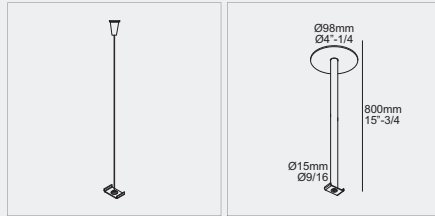

www.deltalight.us/oneandonly
www.deltalight.ca/oneandonly

1

PROFILE CONSTRUCTION

OAO - PROFILE

6 404 00 00 ◊

◊ B / GC / W

INCL.PC SBL HE
 MAX.L / PROFILE: 16' 4"-27/32

11.7 / 3'

OAO - END CAP SET

6 404 03 01 ◊

◊ B / W

SET OF 2 PCS

0.9

2

PROFILE FIXATION

**OAO - CABLE
 SUSPENSION SINGLE 5'**

6 404 09 01

L 5'

0.2

**OAO - ROD
 SUSPENSION 0,4m**

6 328 27 80 ◊

◊ B / W

0.2
 EXCL. CABLING

PRO