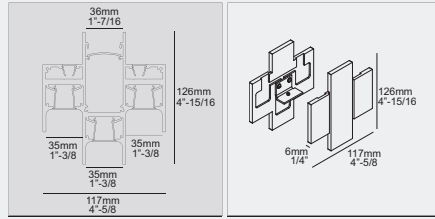

NEW

ONE-AND-ONLY

A peculiar profile, both functional as decorative. The design of the body allows you to have up to 5 lines of light out of 1 profile, 3 for direct and 2 for indirect lighting, a powerful blend for an eye-catching look.

www.deltalight.us/oneandonly
www.deltalight.ca/oneandonly

1

PROFILE CONSTRUCTION

OAO - PROFILE

6 404 00 00 ◊

◊ B / GC / W

INCL.PC SBL HE
 MAX.L / PROFILE: 16' 4"-27/32

11.7 / 3'