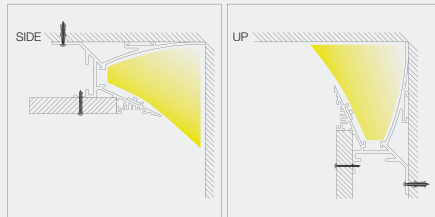

2

PROFILE FIXATION