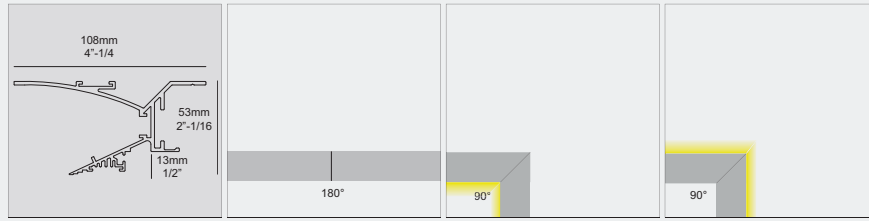

BORDERLINE

The Borderline enables you to frame the room with light using LED, creating a contemporary and atmospheric look and feel. This profile can be used for both wall and ceiling application, and features a remarkable but easy-to-install trimless finish. An indirect lighting solution with exceptional architectural detail.

www.deltalight.us/borderline
www.deltalight.ca/borderline

1

PROFILE CONSTRUCTION

BL - PROFILE	BL - CORNER 180°	BL - CORNER 90° INT	BL - CORNER 90° EXT
6 371 00 00 ◊	371 06 01	371 06 06	371 06 16

◊ W	0.7	0.7	0.7
MAX.L / PROFILE: 19' 8"-1/4			
NIC 3.1 / 3'			