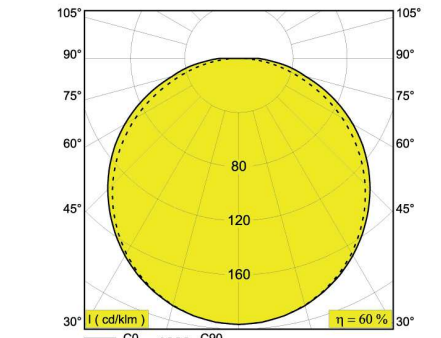

CLASS
2

CRI > 90 SUPERLOOP VR 90 SBL

3000K LED FLEX 28.9W / 3845lm / 700mA
LED FLEX 38.7W / 4570lm / 900mA

6 321 409 93 ◊
◊ = B / W

INCL. 1 x ROD SUSPENSION 25"
INCL. 1 x CABLE 3 x 18 AWG

8.4 IP20 DAMP

FULL INFO TECHNICAL CHAPTER

OPTIONS

CONTROL GEAR

LED POWER SUPPLY 7"-3/16 x 3"-1/8 x 2"-3/4
700mA-DC / 38W / 120V DIM1
6 300 0531 ED1
120V / 60Hz IP20

LED POWER SUPPLY 7"-3/16 x 3"-1/8 x 2"-3/4
700mA-DC / 38W / 277V DIM1
6 300 0532 ED1
277V / 60Hz IP20

LED POWER SUPPLY 7"-3/16 x 3"-1/8 x 2"-3/4
700mA-DC / 38W / 120V DIM10
6 300 0841 ED10
120V / 60Hz IP20

LED POWER SUPPLY 7"-3/16 x 3"-1/8 x 2"-3/4
700mA-DC / 38W / 277V DIM10
6 300 0842 ED10
277V / 60Hz IP20

LED POWER SUPPLY 7"-3/16 x 3"-1/8 x 2"-3/4
900mA-DC / 44W / 120V DIM1
6 300 0941 ED1
120V / 60Hz IP20

LED POWER SUPPLY 7"-3/16 x 3"-1/8 x 2"-3/4
900mA-DC / 44W / 277V DIM1
6 300 0942 ED1
277V / 60Hz IP20

DIM1: DIMMING BY 1-10V
DIM10: DIMMING BY LUTRON - HI LUME 1% ECO SYSTEM / 3-WIRE DIMMING

(1) Values based on 3000K standard finish

Application

Ceiling surface mounted
For indoor use only

Color Finish

B - Black
W - White
FG - Flemisch Gold
FB - Flemisch Bronze

Light Source

LED Flex 28,9-38,7W included

Delivered Lumens

2746lm at 3000K(1)

Power Supply

Electronic power supply 700-900mA, not included.

Specification features

Surface treated aluminum housing
Suitable for dry or damp locations
Protected against solid objects greater than 12mm | 1/2" → IP20
Weight: 8,4lbs 3,81kg

Dimensions

Height: 50mm = 2"
Diameter: Ø924mm = 36"-3/8

PROJECT INFO

Date _____

Client _____

Project Name _____

Type/Quantity _____