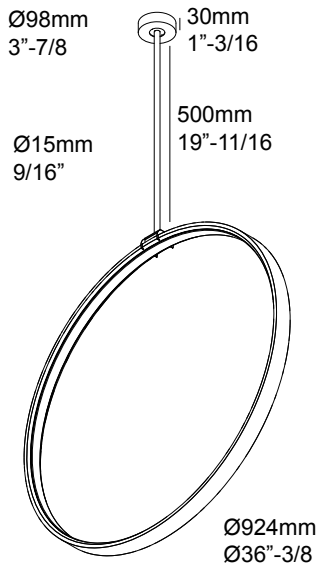

CLASS
2

CRI > 90 SUPERLOOP VR 90 SBL

3000K LED FLEX 28.9W / 3845lm / 700mA
LED FLEX 38.7W / 4570lm / 900mA

6 321 409 93 ◊
◊ = B / W

INCL. 1 x ROD SUSPENSION 25"
INCL. 1 x CABLE 3 x 18 AWG

8.4 IP20 DAMP

FULL INFO TECHNICAL CHAPTER

OPTIONS

CONTROL GEAR

LED POWER SUPPLY 7"-3/16 x 3"-1/8 x 2"-3/4
700mA-DC / 38W / 120V DIM1
6 300 0531 ED1
120V / 60Hz IP20

LED POWER SUPPLY 7"-3/16 x 3"-1/8 x 2"-3/4
700mA-DC / 38W / 277V DIM1
6 300 0532 ED1
277V / 60Hz IP20

LED POWER SUPPLY 7"-3/16 x 3"-1/8 x 2"-3/4
700mA-DC / 38W / 120V DIM10
6 300 0841 ED10
120V / 60Hz IP20

LED POWER SUPPLY 7"-3/16 x 3"-1/8 x 2"-3/4
700mA-DC / 38W / 277V DIM10
6 300 0842 ED10
277V / 60Hz IP20

LED POWER SUPPLY 7"-3/16 x 3"-1/8 x 2"-3/4
900mA-DC / 44W / 120V DIM1
6 300 0941 ED1
120V / 60Hz IP20

LED POWER SUPPLY 7"-3/16 x 3"-1/8 x 2"-3/4
900mA-DC / 44W / 277V DIM1
6 300 0942 ED1
277V / 60Hz IP20

DIM1: DIMMING BY 1-10V
DIM10: DIMMING BY LUTRON - HI LUME 1% ECO SYSTEM / 3-WIRE DIMMING

(1) Values based on 3000K standard finish

Application

Ceiling surface mounted
For indoor use only

Color Finish

B - Black
W - White
FG - Flemisch Gold
FB - Flemisch Bronze

Light Source

LED Flex 28,9-38,7W included

Delivered Lumens

2746lm at 3000K(1)

Power Supply

Electronic power supply 700-900mA, not included.

Specification features

Surface treated aluminum housing
Suitable for dry or damp locations
Protected against solid objects greater than 12mm | 1/2" → IP20
Weight: 8,4lbs 3,81kg

Dimensions

Height: 50mm = 2"
Diameter: Ø924mm = 36"-3/8

PROJECT INFO

Date _____

Client _____

Project Name _____

Type/Quantity _____