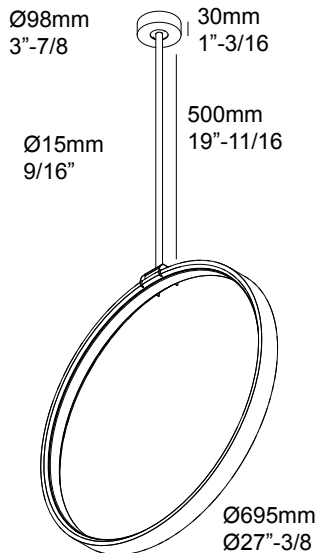

CLASS
2

CRI > 90 **SUPERLOOP VR 70 SBL**

3000 K LED FLEX 20.5W / 2786lm / 500mA
LED FLEX 30.3W / 3510lm / 700mA

6 321 407 93 ◇
◇ = B / W

INCL.1 x ROD SUSPENSION 25"
INCL.1 x CABLE 3 x 18 AWG

6.8 IP20 DAMP

FULL INFO TECHNICAL CHAPTER

OPTIONS

CONTROL GEAR

LED POWER SUPPLY
500mA-DC / 27W / 120V DIM1
6 300 0451 ED1
120V / 60Hz IP20 7"-3/16 x 3"-1/8 x 2"-3/4

LED POWER SUPPLY
500mA-DC / 27W / 277V DIM1
6 300 0452 ED1
277V / 60Hz IP20 7"-3/16 x 3"-1/8 x 2"-3/4

LED POWER SUPPLY
500mA-DC / 27W / 120V DIM10
6 300 0891 ED10
120V / 60Hz IP20 7"-3/16 x 3"-1/8 x 2"-3/4

LED POWER SUPPLY
500mA-DC / 27W / 277V DIM10
6 300 0892 ED10
277V / 60Hz IP20 7"-3/16 x 3"-1/8 x 2"-3/4

LED POWER SUPPLY
700mA-DC / 38W / 120V DIM1
6 300 0531 ED1
120V / 60Hz IP20 7"-3/16 x 3"-1/8 x 2"-3/4

LED POWER SUPPLY
700mA-DC / 38W / 277V DIM1
6 300 0532 ED1
277V / 60Hz IP20 7"-3/16 x 3"-1/8 x 2"-3/4

LED POWER SUPPLY
700mA-DC / 38W / 120V DIM10
6 300 0841 ED10
120V / 60Hz IP20 7"-3/16 x 3"-1/8 x 2"-3/4

LED POWER SUPPLY
700mA-DC / 38W / 277V DIM10
6 300 0842 ED10
277V / 60Hz IP20 7"-3/16 x 3"-1/8 x 2"-3/4

DIM1: DIMMING BY 1-10V
DIM10: DIMMING BY LUTRON - HI LUME 1% ECO SYSTEM / 3-WIRE DIMMING

Application
Ceiling surface mounted
For indoor use only

Color Finish
B - Black
W - White
FG - Flemisch Gold
FB - Flemisch Bronze

Light Source
LED Flex 20,5-30,3W included

Delivered Lumens
2109lm at 3000K⁽¹⁾

Power Supply
Electronic power supply 500-700mA, not included.

Specification features
Surface treated aluminum housing
Suitable for dry or damp locations
Protected against solid objects greater than 12mm | 1/2" → IP20
Weight: 6,8lbs 3,09kg

Dimensions
Height: 50mm = 2"
Diameter: Ø695mm = 27"-3/8

PROJECT INFO

Date _____

Client _____

Project Name _____

Type/Quantity _____