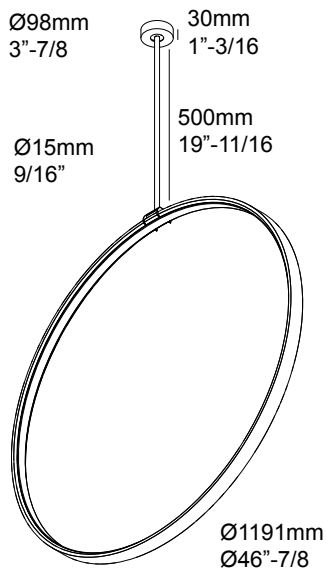

CLASS
2

CRI > 90 SUPERLOOP VR 120 SBL

3000 K LED FLEX 37.2W / 4951lm / 900mA
LED FLEX 51.9W / 6027lm / 1200mA

6 321 412 93 ◊
◊ = B / W

INCL. 1 x ROD SUSPENSION 25"
INCL. 1 x CABLE 3 x 18 AWG

10.3 IP20 DAMP

FULL INFO TECHNICAL CHAPTER

OPTIONS

CONTROL GEAR

LED POWER SUPPLY 7"-3/16 x 3"-1/8 x 2"-3/4
900mA-DC / 44W / 120V DIM1
6 300 0941 ED1
120V / 60Hz IP20

LED POWER SUPPLY 7"-3/16 x 3"-1/8 x 2"-3/4
900mA-DC / 44W / 277V DIM1
6 300 0942 ED1
277V / 60Hz IP20

DIM1: DIMMING BY 1-10V

Application
Ceiling surface mounted
For indoor use only

Color Finish
B - Black
W - White
FG - Flemisch Gold
FB - Flemisch Bronze

Light Source
LED Flex 37,2 - 51,9W included

Delivered Lumens
3622lm at 3000K⁽¹⁾

Power Supply
Electronic power supply 900-12mA, not included.

Specification features
Surface treated aluminum housing
Suitable for dry or damp locations
Protected against solid objects greater than 12mm | 1/2" → IP20
Weight: 10,4lbs 4,72kg

Dimensions
Height: 50mm = 2"
Diameter: Ø1191mm = 46"-7/8

PROJECT INFO

Date _____

Client _____

Project Name _____

Type/Quantity _____