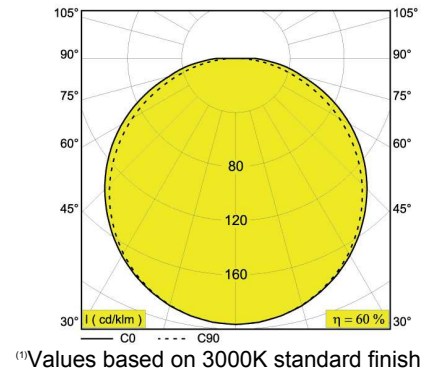

CLASS
2

CRI > 90 **SUPERLOOP VR 70 SBL**

3000 K LED FLEX 20.5W / 2786lm / 500mA
LED FLEX 30.3W / 3510lm / 700mA

6 321 407 93 ◇
◇ = B / W

INCL.1 x ROD SUSPENSION 25"
INCL.1 x CABLE 3 x 18 AWG

6.8 IP20 DAMP

FULL INFO TECHNICAL CHAPTER

OPTIONS

CONTROL GEAR

LED POWER SUPPLY
500mA-DC / 27W / 120V DIM1
6 300 0451 ED1
120V / 60Hz IP20 7"-3/16 x 3"-1/8 x 2"-3/4

LED POWER SUPPLY
500mA-DC / 27W / 277V DIM1
6 300 0452 ED1
277V / 60Hz IP20 7"-3/16 x 3"-1/8 x 2"-3/4

LED POWER SUPPLY
500mA-DC / 27W / 120V DIM10
6 300 0891 ED10
120V / 60Hz IP20 7"-3/16 x 3"-1/8 x 2"-3/4

LED POWER SUPPLY
500mA-DC / 27W / 277V DIM10
6 300 0892 ED10
277V / 60Hz IP20 7"-3/16 x 3"-1/8 x 2"-3/4

LED POWER SUPPLY
700mA-DC / 38W / 120V DIM1
6 300 0531 ED1
120V / 60Hz IP20 7"-3/16 x 3"-1/8 x 2"-3/4

LED POWER SUPPLY
700mA-DC / 38W / 277V DIM1
6 300 0532 ED1
277V / 60Hz IP20 7"-3/16 x 3"-1/8 x 2"-3/4

LED POWER SUPPLY
700mA-DC / 38W / 120V DIM10
6 300 0841 ED10
120V / 60Hz IP20 7"-3/16 x 3"-1/8 x 2"-3/4

LED POWER SUPPLY
700mA-DC / 38W / 277V DIM10
6 300 0842 ED10
277V / 60Hz IP20 7"-3/16 x 3"-1/8 x 2"-3/4

DIM1: DIMMING BY 1-10V
DIM10: DIMMING BY LUTRON - HI LUME 1% ECO SYSTEM / 3-WIRE DIMMING

Application
Ceiling surface mounted
For indoor use only

Color Finish
B - Black
W - White
FG - Flemisch Gold
FB - Flemisch Bronze

Light Source
LED Flex 20,5-30,3W included

Delivered Lumens
2109lm at 3000K⁽¹⁾

Power Supply
Electronic power supply 500-700mA, not included.

Specification features
Surface treated aluminum housing
Suitable for dry or damp locations
Protected against solid objects greater than 12mm | 1/2" → IP20
Weight: 6,8lbs 3,09kg

Dimensions
Height: 50mm = 2"
Diameter: Ø695mm = 27"-3/8

PROJECT INFO

Date _____

Client _____

Project Name _____

Type/Quantity _____