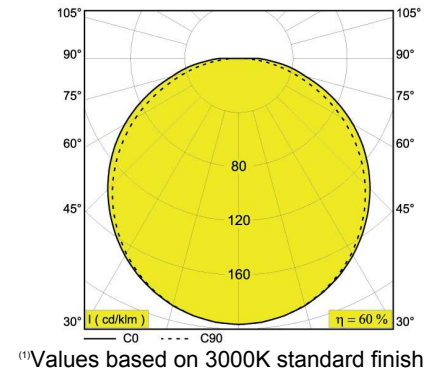

CLASS
2

CRI > 90 SUPERLOOP VR 120 SBL

3000 K LED FLEX 37.2W / 4951lm / 900mA
LED FLEX 51.9W / 6027lm / 1200mA

6 321 412 93 ◊
◊ = B / W

INCL. 1 x ROD SUSPENSION 25"
INCL. 1 x CABLE 3 x 18 AWG

10.3 IP20 DAMP

FULL INFO TECHNICAL CHAPTER

OPTIONS

CONTROL GEAR

LED POWER SUPPLY 7"-3/16 x 3"-1/8 x 2"-3/4
900mA-DC / 44W / 120V DIM1
6 300 0941 ED1
120V / 60Hz IP20

LED POWER SUPPLY 7"-3/16 x 3"-1/8 x 2"-3/4
900mA-DC / 44W / 277V DIM1
6 300 0942 ED1
277V / 60Hz IP20

DIM1: DIMMING BY 1-10V

Application
Ceiling surface mounted
For indoor use only

Color Finish
B - Black
W - White
FG - Flemisch Gold
FB - Flemisch Bronze

Light Source
LED Flex 37,2 - 51,9W included

Delivered Lumens
3622lm at 3000K⁽¹⁾

Power Supply
Electronic power supply 900-12mA, not included.

Specification features
Surface treated aluminum housing
Suitable for dry or damp locations
Protected against solid objects greater than 12mm | 1/2" → IP20
Weight: 10,4lbs 4,72kg

Dimensions
Height: 50mm = 2"
Diameter: Ø1191mm = 46"-7/8

PROJECT INFO

Date _____

Client _____

Project Name _____

Type/Quantity _____