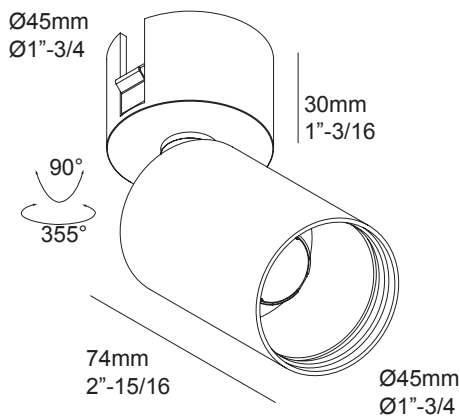

**Dimensions**

Ceiling Cut out: Ø3-1/4"

**PROJECT INFO**

Date \_\_\_\_\_

Client \_\_\_\_\_

Project Name \_\_\_\_\_

Type/Quantity \_\_\_\_\_

HOUSING	LED POWER SUPPLY
<p><b>S-SMALL: A:15"-7/16 x B:8"-11/16 x C:5"</b>  <b>A:393mm x B:220mm x C:127mm</b></p>  <p>IC AT </p>	<p><b>MAINS / LUTRON* ECO DIM / NON DIM</b>  <b>A:8" x B:2"-19/32 x C:2"-1/2</b>  <b>A:203mm x B:66mm x C:63mm</b></p>  <p><b>0-10V / LUTRON* 2-WIRE DIM / MULTI</b>  <b>A:8" x B:4"-5/16 x C:2"-1/2</b>  <b>A:203mm x B:109mm x C:63mm</b></p>  <p></p>

**Power Supply**

Remote installation

**Specification features**

Housing fabricated of powder coated steel, powder coated steel trim  
Pre-installed springs for easy installation  
Suitable for dry and damp location  
Weight: 0.3lbs

**Dimensions**

Ceiling Cut out: Ø3-1/4"

**PROJECT INFO**

Date

Client

Project Name

Type/Quantity

HOUSING	LED POWER SUPPLY
<p><b>S-SMALL: A:15"-7/16 x B:8"-11/16 x C:5"</b>  <b>A:393mm x B:220mm x C:127mm</b></p>  <p>IC AT </p>	<p><b>MAINS / LUTRON* ECO DIM / NON DIM</b>  <b>A:8" x B:2"-19/32 x C:2"-1/2</b>  <b>A:203mm x B:66mm x C:63mm</b></p>  <p><b>0-10V / LUTRON* 2-WIRE DIM / MULTI</b>  <b>A:8" x B:4"-5/16 x C:2"-1/2</b>  <b>A:203mm x B:109mm x C:63mm</b></p>  <p></p>

 Indicative opening

HOUSING

Code	Description
6 202 700 86 01	IC AT HSG S TRIMLESS 86

LED POWER SUPPLY REMOTE

Code	Description	MIN-MAX
6 300 44 ED1	LED POWER SUPPLY 350mA-DC 19W 0-10V Dim 120-277V Remote	2
6 300 46 ED8	LED POWER SUPPLY 350mA-DC 11W Mains Dim 120V Remote	1
6 300 70 ED12	LED POWER SUPPLY 350mA-DC 13W Hi-Lume 2-Wire <sup>2</sup> 120V Remote	1
6 300 41 ED13	LED POWER SUPPLY 350mA-DC 19W Hi-Lume EcoSystem <sup>1</sup> 120-277V Remote	2
6 300 15	LED POWER SUPPLY Multi-Power 15W 120V Remote	2
6 300 14 ED7	LED POWER SUPPLY Multi-Power 15W 0-10V Push Dim 120V Remote	2