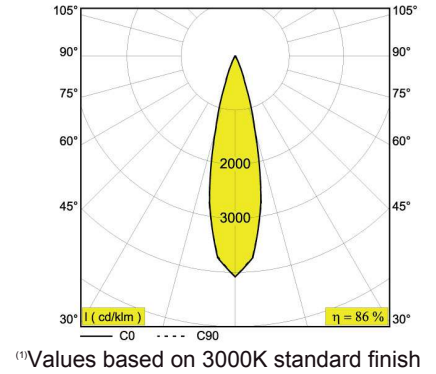

CRI > 80

**MIDISPY TRIMLESS**

**3500 K** LED [C] 4.1W / 425lm / 350mA

**LENS FL 20°** **6 414 222 852** ◇  
◇ = B / W

**3000 K** LED [C] 4.1W / 425lm / 350mA

**LENS FL 20°** **6 414 222 832** ◇  
◇ = B / W

**2700 K** LED [C] 4.1W / 425lm / 350mA

**LENS FL 20°** **6 414 222 822** ◇  
◇ = B / W

ADJUSTABLE 0-90° / 355°

0.3 IP20 DAMP

**REQUIREMENTS**

ROUGH-IN

LED POWER SUPPLY 350mA (REMOTE)

MIDISPY TUBE ▶ 414 03 00 B/W/MMAT/SG/FG/FBR