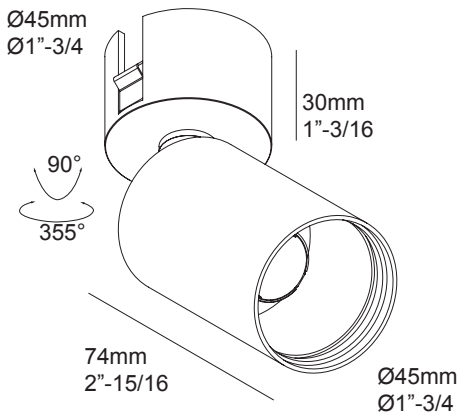

**Power Supply**

Remote installation

**Specification features**

Housing fabricated of powder coated steel, powder coated steel trim  
Pre-installed springs for easy installation  
Suitable for dry and damp location  
Weight: 0.3lbs

**Dimensions**

Ceiling Cut out: Ø3-1/4"

**PROJECT INFO**

Date \_\_\_\_\_

Client \_\_\_\_\_

Project Name \_\_\_\_\_

Type/Quantity \_\_\_\_\_

HOUSING	LED POWER SUPPLY
<p><b>S-SMALL: A:15"-7/16 x B:8"-11/16 x C:5"</b>  <b>A:393mm x B:220mm x C:127mm</b></p>  <p>IC AT </p>	<p><b>MAINS / LUTRON* ECO DIM / NON DIM</b>  <b>A:8" x B:2"-19/32 x C:2"-1/2</b>  <b>A:203mm x B:66mm x C:63mm</b></p>  <p><b>0-10V / LUTRON* 2-WIRE DIM / MULTI</b>  <b>A:8" x B:4"-5/16 x C:2"-1/2</b>  <b>A:203mm x B:109mm x C:63mm</b></p>  <p></p>

**Dimensions**

Ceiling Cut out: Ø3-1/4"

**PROJECT INFO**

Date

Client

Project Name

Type/Quantity

HOUSING	LED POWER SUPPLY
<p><b>S-SMALL: A:15"-7/16 x B:8"-11/16 x C:5"</b>  <b>A:393mm x B:220mm x C:127mm</b></p>  <p>IC AT </p>	<p><b>MAINS / LUTRON* ECO DIM / NON DIM</b>  <b>A:8" x B:2"-19/32 x C:2"-1/2</b>  <b>A:203mm x B:66mm x C:63mm</b></p>  <p><b>0-10V / LUTRON* 2-WIRE DIM / MULTI</b>  <b>A:8" x B:4"-5/16 x C:2"-1/2</b>  <b>A:203mm x B:109mm x C:63mm</b></p>  <p></p>