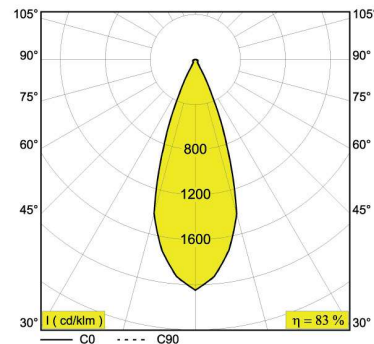

CRI > 90

MIDISPY TRIMLESS

3500 K LED [D] 6.4W / 587lm / 350mA

REFL WFL 40° **6 414 221 953** ◇
◇ = B / W

3000 K LED [D] 6.4W / 587lm / 350mA

REFL WFL 40° **6 414 221 933** ◇
◇ = B / W

2700 K LED [D] 6.4W / 587lm / 350mA

REFL WFL 40° **6 414 221 923** ◇
◇ = B / W

ADJUSTABLE 0-90° / 355°

0.3 IP20 DAMP

REQUIREMENTS

ROUGH-IN

LED POWER SUPPLY 350mA (REMOTE)

MIDISPY TUBE ▶ 414 03 00 B/W/MMAT/SG/FG/FBR

⁽¹⁾Values based on 3000K standard finish