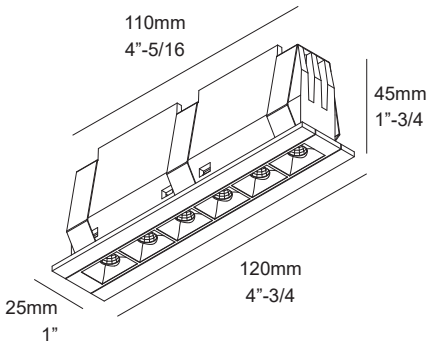

DOT.COM S6 ST 92734◇

6 424 211 06 922◇

◇ = B-B / W-B

DOT.COM S6 ST 92759◇

6 424 211 06 923◇

◇ = B-B / W-B

DOT.COM S6 ST 93034◇

6 424 211 06 932◇

◇ = B-B / W-B

DOT.COM S6 ST 90359◇

6 424 211 06 933◇

◇ = B-B / W-B

DOT.COM S6 ST 93534◇

6 424 211 06 952◇

◇ = B-B / W-B

DOT.COM S6 ST 93559◇

6 424 211 06 953◇

◇ = B-B / W-B

Application

NON-IC ceiling recessed luminaire for wall and ceiling applications.

Color Finish

B-B - Black-Black

W-B - White-Black

Light source

1x LEDCLUSTER MAX. 6W

Product description

Surface treated aluminum construction

Remote, Class 2 power supply required

Max 350mA constant current / 15,6V-DC typical (Not included)

Suitable for dry or damp locations

Protected against solid objects greater than 12 mm ➔ IP20

Weight: 0,4lbs 0,2kg

Power supply - For recessed installations

6 300 14 ED7

LED power supply multi-power DIM7

6 300 15

LED power supply multi-power

6 300 41 ED13

LED power supply 350mA/DC / 19W DIM13

6 300 44 ED1

LED power supply 350mA/DC / 19W DIM1

6 300 46 ED8

LED power supply 350mA/DC / 11W DIM8

6 300 70 ED12

LED power supply 350mA/DC / 13W DIM12