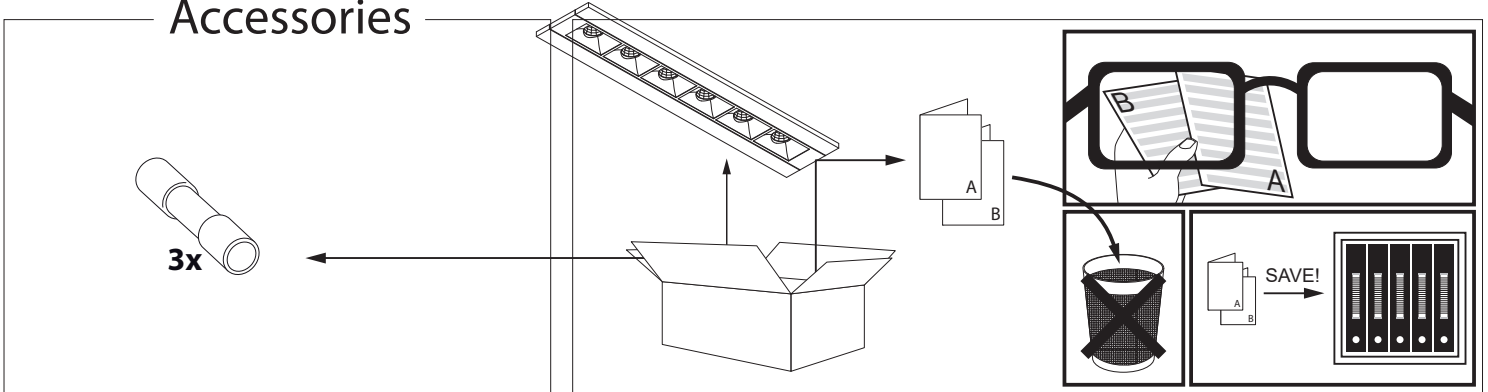

INSTALLATION LUMINAIRE

Accessories

1

		mm
	A	112 mm x 20mm 4"-7/16 x 13/16"
	B	25mm 1"
	C	50mm 2"
	D	MIN. 8 MIN. 5/16"

2

4"-7/16 x 13/16"

3

CLASS 3 CIRCUITS ONLY

CAUTION!
CLASS 2 POWER LIMITED CIRCUITS ONLY
ATTENTION!
SEULEMENT POUR RESEAU CLASS 2,
A PUISSANCE LIMITE
MAX 350mA DC
(red/rouge: +, black/noir: -)

4

5

ATTENTION
OBSERVE PRECAUTIONS FOR
HANDLING ELECTROSTATIC
DISCHARGE SENSITIVE
DEVICES

NO SECONDARY SWITCHING

De verlichtingsbron van dit verlichtingstoestel zal enkel door de fabrikant of door de fabrikant aangestelde installateur vervangen worden.

La source lumière de cet appareil ne sera remplacée que par l'entreprise ou par un agent reconnu.

Das enthaltene Leuchtmittel sollte nur durch entsprechendes Fachpersonal ersetzt werden.

The light source contained in this luminaire shall only be replaced by the manufacturer or his service agent.

La fuente de iluminación que tiene esta luminaria sólo puede remplazarse por el fabricante o por un instalador autorizado.

La sorgente luminosa incorporata in questo apparecchio può essere sostituita solo dal produttore, da un suo centro assistenza oppure da una persona in possesso della necessaria abilitazione.