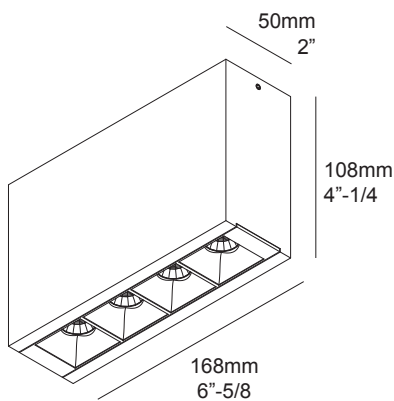

4 x LED CLUSTER MAX. 3,1W

Product description

Surface treated aluminum construction
Input voltage: 120V / 60Hz
Electronic power supply included,
1050mA current controlled, Mains dimmable - trailing edge (10% DIM)
Suitable for dry and damp locations
Protected against solid objects greater than 12mm ➔ IP20
Weight: 2,2 lbs 1,1 kg