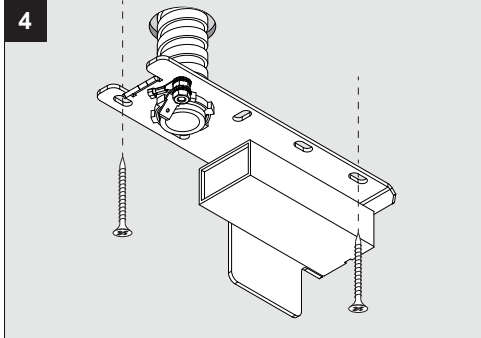

INSTALLATION LUMINAIRE

Accessories

De verlichtingsbron van dit verlichtingstoestel zal enkel door de fabrikant of door de fabrikant aangestelde installateur vervangen worden.

La source lumière de cet appareil ne sera remplacée que par l'entreprise ou par un agent reconnu.

Das enthaltene Leuchtmittel sollte nur durch entsprechendes Fachpersonal ersetzt werden.

The light source contained in this luminaire shall only be replaced by the manufacturer or his service agent.

La fuente de iluminación que tiene esta luminaria sólo puede reemplazarse por el fabricante o por un instalador autorizado.

La sorgente luminosa incorporata in questo apparecchio può essere sostituita solo dal produttore, da un suo centro assistenza oppure da una persona in possesso della necessaria abilitazione.