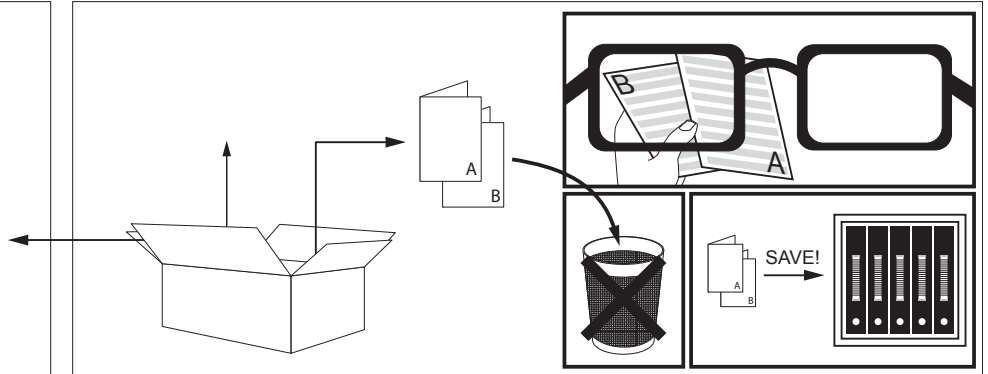

INSTALLATION LUMINAIRE

Accessories

De verlichtingsbron van dit verlichtingstoestel zal enkel door de fabrikant of door de fabrikant aangestelde installateur vervangen worden.

La source lumière de cet appareil ne sera remplacée que par l'entreprise ou par un agent reconnu.

Das enthaltene Leuchtmittel sollte nur durch entsprechendes Fachpersonal ersetzt werden.

The light source contained in this luminaire shall only be replaced by the manufacturer or his service agent.

La fuente de iluminación que tiene esta luminaria sólo puede reemplazarse por el fabricante o por un instalador autorizado.

La sorgente luminosa incorporata in questo apparecchio può essere sostituita solo dal produttore, da un suo centro assistenza oppure da una persona in possesso della necessaria abilitazione.