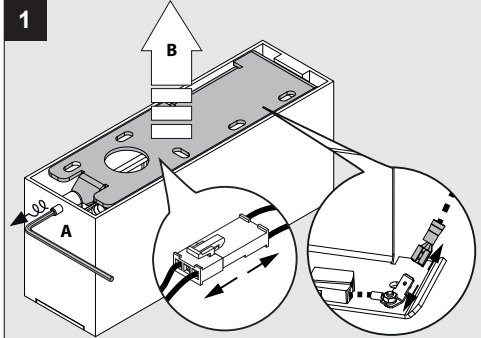

INSTALLATION LUMINAIRE

Accessories

De verlichtingsbron van dit verlichtingstoestel zal enkel door de fabrikant of door de fabrikant aangestelde installateur vervangen worden.

La source lumière de cet appareil ne sera remplacée que par l'entreprise ou par un agent reconnu.

Das enthaltene Leuchtmittel sollte nur durch entsprechendes Fachpersonal ersetzt werden.

The light source contained in this luminaire shall only be replaced by the manufacturer or his service agent.

La fuente de iluminación que tiene esta luminaria sólo puede reemplazarse por el fabricante o por un instalador autorizado.

La sorgente luminosa incorporata in questo apparecchio può essere sostituita solo dal produttore, da un suo centro assistenza oppure da una persona in possesso della necessaria abilitazione.