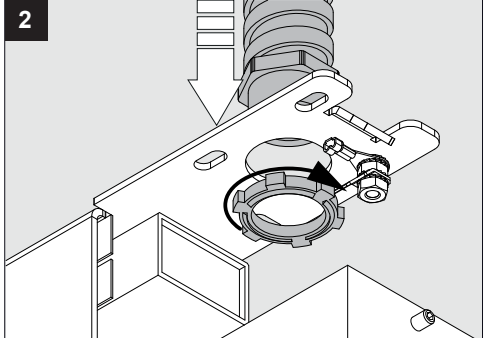

INSTALLATION LUMINAIRE

Accessories

De verlichtingsbron van dit verlichtingstoestel zal enkel door de fabrikant of door de fabrikant aangestelde installateur vervangen worden.

La source lumière de cet appareil ne sera remplacée que par l'entreprise ou par un agent reconnu.

Das enthaltene Leuchtmittel sollte nur durch entsprechendes Fachpersonal ersetzt werden.

The light source contained in this luminaire shall only be replaced by the manufacturer or his service agent.

La fuente de iluminación que tiene esta luminaria sólo puede reemplazarse por el fabricante o por un instalador autorizado.

La sorgente luminosa incorporata in questo apparecchio può essere sostituita solo dal produttore, da un suo centro assistenza oppure da una persona in possesso della necessaria abilitazione.