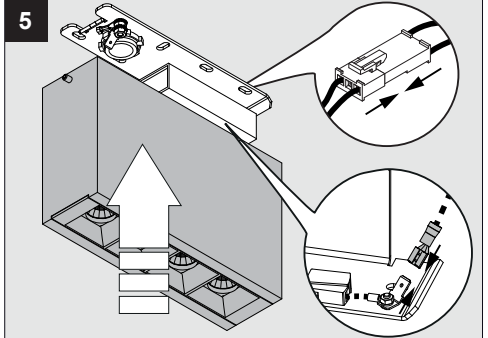

INSTALLATION LUMINAIRE

Accessories

De verlichtingsbron van dit verlichtingstoestel zal enkel door de fabrikant of door de fabrikant aangestelde installateur vervangen worden.

La source lumière de cet appareil ne sera remplacée que par l'entreprise ou par un agent reconnu.

Das enthaltene Leuchtmittel sollte nur durch entsprechendes Fachpersonal ersetzt werden.

The light source contained in this luminaire shall only be replaced by the manufacturer or his service agent.

La fuente de iluminación que tiene esta luminaria sólo puede reemplazarse por el fabricante o por un instalador autorizado.

La sorgente luminosa incorporata in questo apparecchio può essere sostituita solo dal produttore, da un suo centro assistenza oppure da una persona in possesso della necessaria abilitazione.