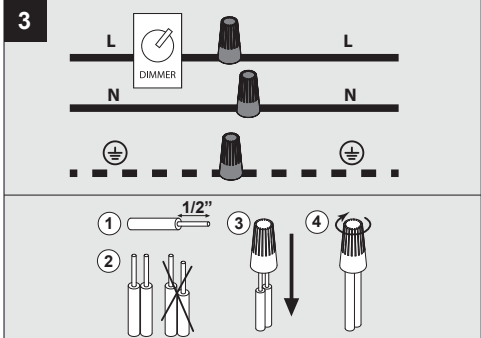

INSTALLATION LUMINAIRE

Accessories

De verlichtingsbron van dit verlichtingstoestel zal enkel door de fabrikant of door de fabrikant aangestelde installateur vervangen worden.

La source lumière de cet appareil ne sera remplacée que par l'entreprise ou par un agent reconnu.

Das enthaltene Leuchtmittel sollte nur durch entsprechendes Fachpersonal ersetzt werden.

The light source contained in this luminaire shall only be replaced by the manufacturer or his service agent.

La fuente de iluminación que tiene esta luminaria sólo puede reemplazarse por el fabricante o por un instalador autorizado.

La sorgente luminosa incorporata in questo apparecchio può essere sostituita solo dal produttore, da un suo centro assistenza oppure da una persona in possesso della necessaria abilitazione.