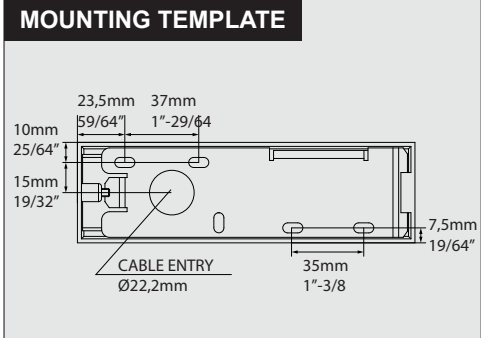

INSTALLATION LUMINAIRE

Accessories

De verlichtingsbron van dit verlichtingstoestel zal enkel door de fabrikant of door de fabrikant aangestelde installateur vervangen worden.

La source lumière de cet appareil ne sera remplacée que par l'entreprise ou par un agent reconnu.

Das enthaltene Leuchtmittel sollte nur durch entsprechendes Fachpersonal ersetzt werden.

The light source contained in this luminaire shall only be replaced by the manufacturer or his service agent.

La fuente de iluminación que tiene esta luminaria sólo puede reemplazarse por el fabricante o por un instalador autorizado.

La sorgente luminosa incorporata in questo apparecchio può essere sostituita solo dal produttore, da un suo centro assistenza oppure da una persona in possesso della necessaria abilitazione.