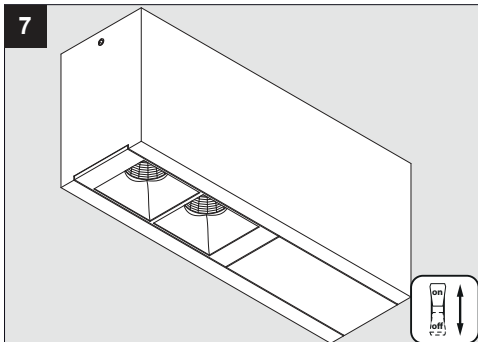

INSTALLATION LUMINAIRE

Accessories

De verlichtingsbron van dit verlichtingstoestel zal enkel door de fabrikant of door de fabrikant aangestelde installateur vervangen worden.

La source lumière de cet appareil ne sera remplacée que par l'entreprise ou par un agent reconnu.

Das enthaltene Leuchtmittel sollte nur durch entsprechendes Fachpersonal ersetzt werden.

The light source contained in this luminaire shall only be replaced by the manufacturer or his service agent.

La fuente de iluminación que tiene esta luminaria sólo puede reemplazarse por el fabricante o por un instalador autorizado.

La sorgente luminosa incorporata in questo apparecchio può essere sostituita solo dal produttore, da un suo centro assistenza oppure da una persona in possesso della necessaria abilitazione.