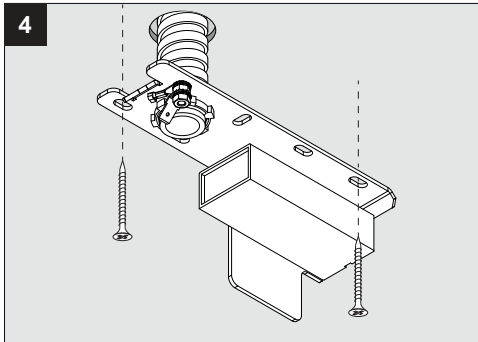

INSTALLATION LUMINAIRE

Accessories

De verlichtingsbron van dit verlichtingstoestel zal enkel door de fabrikant of door de fabrikant aangestelde installateur vervangen worden.

La source lumière de cet appareil ne sera remplacée que par l'entreprise ou par un agent reconnu.

Das enthaltene Leuchtmittel sollte nur durch entsprechendes Fachpersonal ersetzt werden.

The light source contained in this luminaire shall only be replaced by the manufacturer or his service agent.

La fuente de iluminación que tiene esta luminaria sólo puede reemplazarse por el fabricante o por un instalador autorizado.

La sorgente luminosa incorporata in questo apparecchio può essere sostituita solo dal produttore, da un suo centro assistenza oppure da una persona in possesso della necessaria abilitazione.