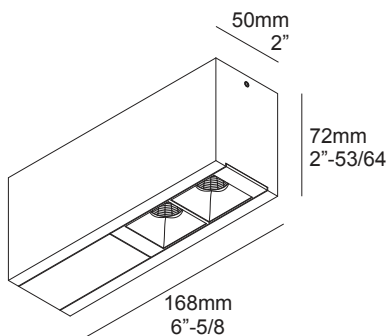

DOT.COM L2 ON 93546 DIM8◇

6 424 113 02 953 ED8◇

◇= B-B / W-B

Application

Ceiling surface mounted
Installation to a standard EMT/FMC fitting
For indoor use only

Color Finish

B - Black
W - White

Light source

LED CLUSTER MAX. 4W

Product description

Surface treated aluminum construction
Input voltage: 120V / 60Hz
Electronic power supply included,
700mA current controlled, Mains dimmable - trailing edge (10% DIM)
Suitable for dry and damp locations
Protected against solid objects greater than 12mm ➔ IP20
Weight: 1,5 lbs 0,7 kg