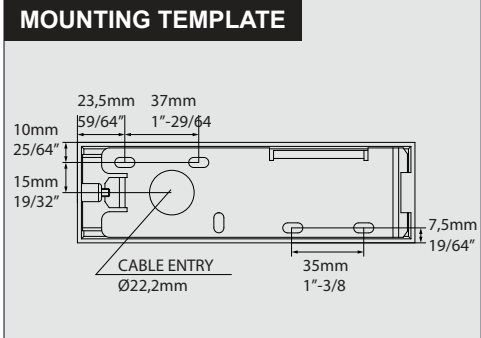

INSTALLATION LUMINAIRE

Accessories

De verlichtingsbron van dit verlichtingstoestel zal enkel door de fabrikant of door de fabrikant aangestelde installateur vervangen worden.

La source lumière de cet appareil ne sera remplacée que par l'entreprise ou par un agent reconnu.

Das enthaltene Leuchtmittel sollte nur durch entsprechendes Fachpersonal ersetzt werden.

The light source contained in this luminaire shall only be replaced by the manufacturer or his service agent.

La fuente de iluminación que tiene esta luminaria sólo puede reemplazarse por el fabricante o por un instalador autorizado.

La sorgente luminosa incorporata in questo apparecchio può essere sostituita solo dal produttore, da un suo centro assistenza oppure da una persona in possesso della necessaria abilitazione.