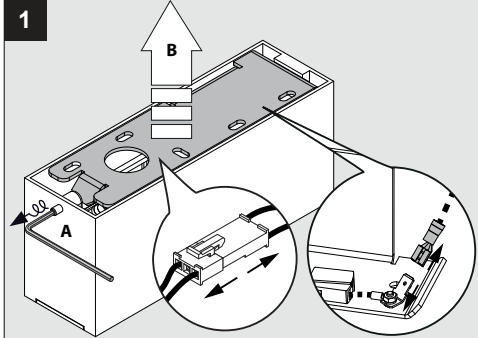

INSTALLATION LUMINAIRE

Accessories

De verlichtingsbron van dit verlichtingstoestel zal enkel door de fabrikant of door de fabrikant aangestelde installateur vervangen worden.

La source lumière de cet appareil ne sera remplacée que par l'entreprise ou par un agent reconnu.

Das enthaltene Leuchtmittel sollte nur durch entsprechendes Fachpersonal ersetzt werden.

The light source contained in this luminaire shall only be replaced by the manufacturer or his service agent.

La fuente de iluminación que tiene esta luminaria sólo puede reemplazarse por el fabricante o por un instalador autorizado.

La sorgente luminosa incorporata in questo apparecchio può essere sostituita solo dal produttore, da un suo centro assistenza oppure da una persona in possesso della necessaria abilitazione.