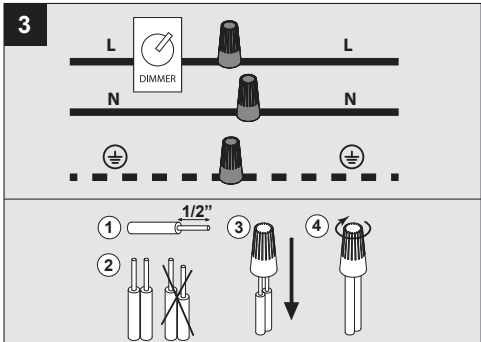

INSTALLATION LUMINAIRE

Accessories

De verlichtingsbron van dit verlichtingstoestel zal enkel door de fabrikant of door de fabrikant aangestelde installateur vervangen worden.

La source lumière de cet appareil ne sera remplacée que par l'entreprise ou par un agent reconnu.

Das enthaltene Leuchtmittel sollte nur durch entsprechendes Fachpersonal ersetzt werden.

The light source contained in this luminaire shall only be replaced by the manufacturer or his service agent.

La fuente de iluminación que tiene esta luminaria sólo puede reemplazarse por el fabricante o por un instalador autorizado.

La sorgente luminosa incorporata in questo apparecchio può essere sostituita solo dal produttore, da un suo centro assistenza oppure da una persona in possesso della necessaria abilitazione.