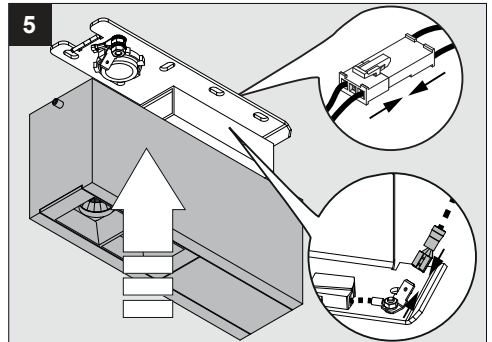

INSTALLATION LUMINAIRE

Accessories

De verlichtingsbron van dit verlichtingstoestel zal enkel door de fabrikant of door de fabrikant aangestelde installateur vervangen worden.

La source lumière de cet appareil ne sera remplacée que par l'entreprise ou par un agent reconnu.

Das enthaltene Leuchtmittel sollte nur durch entsprechendes Fachpersonal ersetzt werden.

The light source contained in this luminaire shall only be replaced by the manufacturer or his service agent.

La fuente de iluminación que tiene esta luminaria sólo puede reemplazarse por el fabricante o por un instalador autorizado.

La sorgente luminosa incorporata in questo apparecchio può essere sostituita solo dal produttore, da un suo centro assistenza oppure da una persona in possesso della necessaria abilitazione.