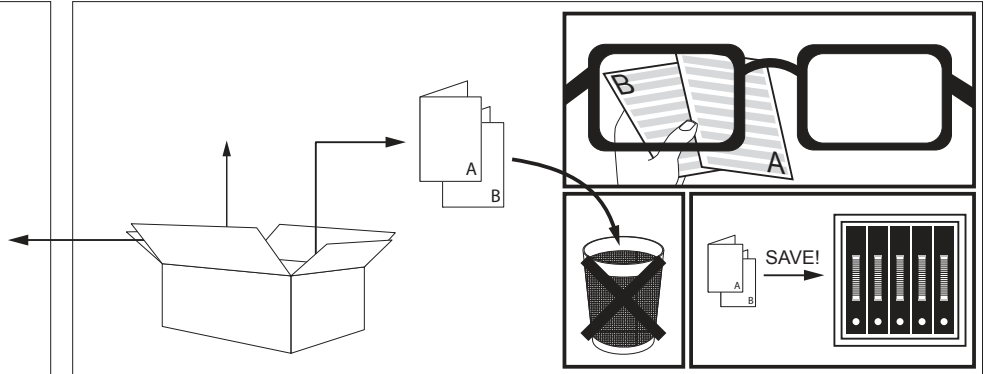

INSTALLATION LUMINAIRE

Accessories

De verlichtingsbron van dit verlichtingstoestel zal enkel door de fabrikant of door de fabrikant aangestelde installateur vervangen worden.

La source lumière de cet appareil ne sera remplacée que par l'entreprise ou par un agent reconnu.

Das enthaltene Leuchtmittel sollte nur durch entsprechendes Fachpersonal ersetzt werden.

The light source contained in this luminaire shall only be replaced by the manufacturer or his service agent.

La fuente de iluminación que tiene esta luminaria sólo puede reemplazarse por el fabricante o por un instalador autorizado.

La sorgente luminosa incorporata in questo apparecchio può essere sostituita solo dal produttore, da un suo centro assistenza oppure da una persona in possesso della necessaria abilitazione.