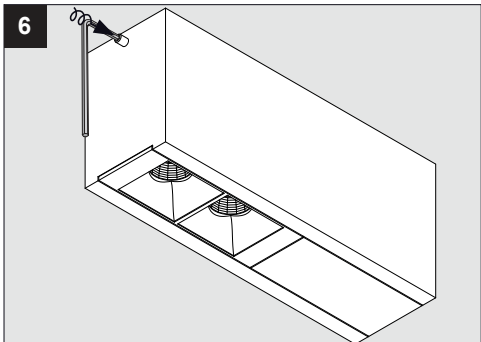

INSTALLATION LUMINAIRE

Accessories

De verlichtingsbron van dit verlichtingstoestel zal enkel door de fabrikant of door de fabrikant aangestelde installateur vervangen worden.

La source lumière de cet appareil ne sera remplacée que par l'entreprise ou par un agent reconnu.

Das enthaltene Leuchtmittel sollte nur durch entsprechendes Fachpersonal ersetzt werden.

The light source contained in this luminaire shall only be replaced by the manufacturer or his service agent.

La fuente de iluminación que tiene esta luminaria sólo puede reemplazarse por el fabricante o por un instalador autorizado.

La sorgente luminosa incorporata in questo apparecchio può essere sostituita solo dal produttore, da un suo centro assistenza oppure da una persona in possesso della necessaria abilitazione.