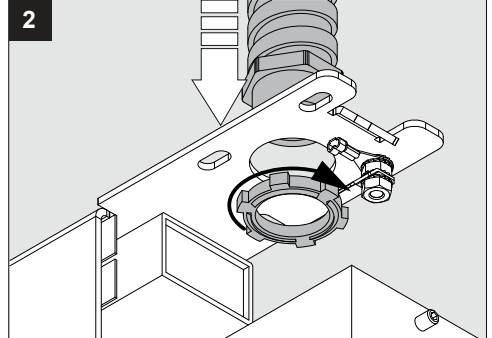

INSTALLATION LUMINAIRE

Accessories

De verlichtingsbron van dit verlichtingstoestel zal enkel door de fabrikant of door de fabrikant aangestelde installateur vervangen worden.

La source lumière de cet appareil ne sera remplacée que par l'entreprise ou par un agent reconnu.

Das enthaltene Leuchtmittel sollte nur durch entsprechendes Fachpersonal ersetzt werden.

The light source contained in this luminaire shall only be replaced by the manufacturer or his service agent.

La fuente de iluminación que tiene esta luminaria sólo puede reemplazarse por el fabricante o por un instalador autorizado.

La sorgente luminosa incorporata in questo apparecchio può essere sostituita solo dal produttore, da un suo centro assistenza oppure da una persona in possesso della necessaria abilitazione.