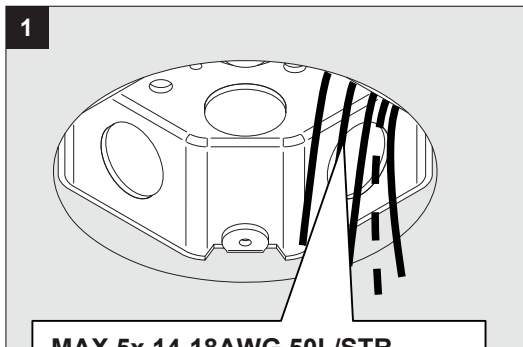

INSTALLATION LUMINAIRE

Accessories

MAX 5x 14-18AWG 50L/STR