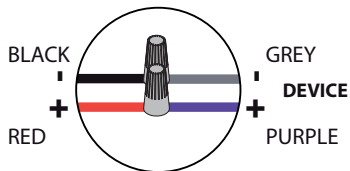

Specification features

Powder coated corrosion protected aluminum construction
Suitable for dry and damp locations
Protected against solid objects greater than 12mm ➔ IP20

Dimensions

Height: 895mm / $35\text{''}-1/4$
adjustable section: $\text{Ø}30 \times 659\text{mm}$ / $\text{Ø}1\text{''}-3/16 \times 25\text{''}-15/16$

INSTALLATION LUMINAIRE

Accessories

MAX 5x 14-18AWG 50L/STR

1-10V DIMMING

FIELD INSTALLED POWER LIMITED CIRCUITS SHALL HAVE MINIMUM 300V RATED INSULATED CONDUCTORS

PUSH DIMMING

De verlichtingsbron van dit verlichtingstoestel zal enkel door de fabrikant of door de fabrikant aangestelde installateur vervangen worden.