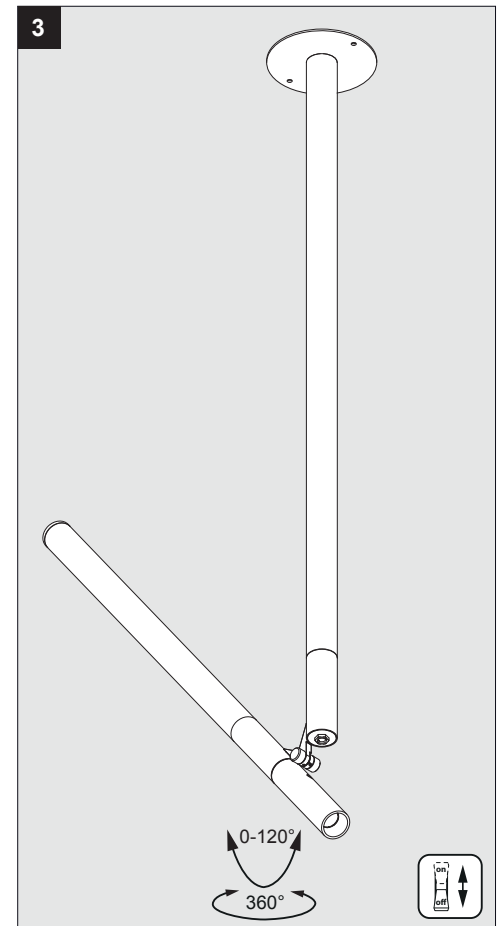

Specification features

Powder coated corrosion protected aluminum construction
Suitable for dry and damp locations
Protected against solid objects greater than 12mm ➔ IP20

Dimensions

Height: 895mm / $35\text{''}-1/4$
adjustable section: $\text{Ø}30 \times 659\text{mm}$ / $\text{Ø}1\text{''}-3/16 \times 25\text{''}-15/16$

INSTALLATION LUMINAIRE

Accessories

MAX 5x 14-18AWG 50L/STR

1-10V DIMMING

FIELD INSTALLED POWER LIMITED CIRCUITS SHALL HAVE MINIMUM 300V RATED INSULATED CONDUCTORS

PUSH DIMMING

De verlichtingsbron van dit verlichtingstoestel zal enkel door de fabrikant of door de fabrikant aangestelde installateur vervangen worden.