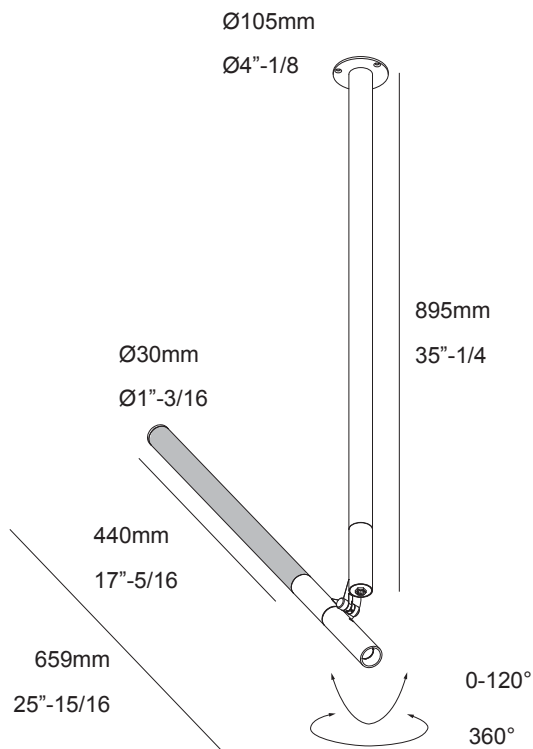

XY180 S81 MINI DIM1 ◇

6 422 141 93 ED1◇

◇ = B

Application

Ceiling surface mounted luminaire
Installation to a standard 4" octagonal J-box
For indoor use only

Color Finish

B - BLACK

Light source

1 X LED FLEX 8,9W
1 x LED WHITE 4,1W

Power Supply

Electronic power supply included. 110-127V input, 60Hz - 350 mA current controlled class 2 output. 1-10V dimmable (1-100% light output) or push dim
Ripple (Flicker) free

Specification features

Powder coated corrosion protected aluminum construction
Suitable for dry and damp locations
Protected against solid objects greater than 12mm ➔ IP20

Dimensions

Height: 895mm / $35\text{''}-1/4$
adjustable section: $\text{Ø}30 \times 659\text{mm}$ / $\text{Ø}1\text{''}-3/16 \times 25\text{''}-15/16$