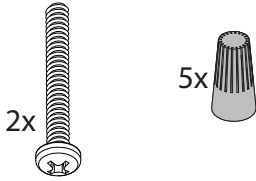

INSTALLATION LUMINAIRE

Accessories

MAX 5x 14-18AWG 50L/STR