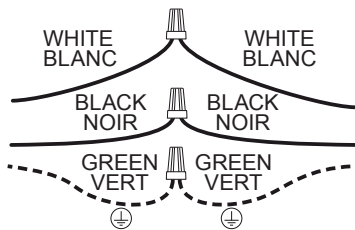

INSTALLATION LUMINAIRE

Accessories

MAX 5x 14-18AWG 50L/STR

1-10V DIMMING

FIELD INSTALLED POWER LIMITED CIRCUITS SHALL HAVE MINIMUM 300V RATED INSULATED CONDUCTORS

PUSH DIMMING

De verlichtingsbron van dit verlichtingstoestel zal enkel door de fabrikant of door de fabrikant aangestelde installateur vervangen worden.

La source lumière de cet appareil ne sera remplacée que par l'entrepreneur ou par un agent reconnu.

Das enthaltene Leuchtmittel sollte nur durch entsprechendes Fachpersonal ersetzt werden.

The light source contained in this luminaire shall only be replaced by the manufacturer or his service agent.

La fuente de iluminación que tiene esta luminaria sólo puede remplazarse por el fabricante o por un instalador autorizado.

La sorgente luminosa incorporata in questo apparecchio può essere sostituita solo dal produttore, da un suo centro assistenza oppure da una persona in possesso della necessaria abilitazione.