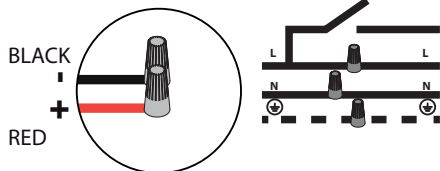

Specification features

Powder coated corrosion protected aluminum construction
Suitable for dry and damp locations
Protected against solid objects greater than 12mm ➔ IP20

Dimensions

Height: 895mm / $35\text{''}-1/4$
adjustable section: $\text{Ø}30 \times 659\text{mm}$ / $\text{Ø}1\text{''}-3/16 \times 25\text{''}-15/16$

INSTALLATION LUMINAIRE

Accessories

MAX 5x 14-18AWG 50L/STR

1-10V DIMMING

FIELD INSTALLED POWER LIMITED CIRCUITS SHALL HAVE MINIMUM 300V RATED INSULATED CONDUCTORS

PUSH DIMMING

De verlichtingsbron van dit verlichtingstoestel zal enkel door de fabrikant of door de fabrikant aangestelde installateur vervangen worden.