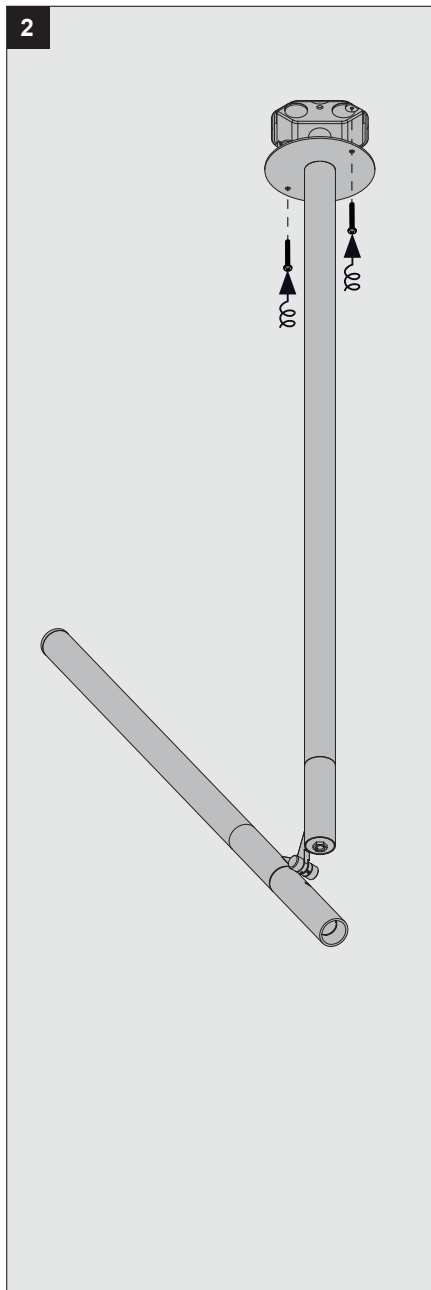

1 X LED FLEX 8,9W
1 x LED WHITE 4,1W

Power Supply

Electronic power supply included. 110-127V input, 60Hz - 350 mA current controlled class 2 output. 1-10V dimmable (1-100% light output) or push dim
Ripple (Flicker) free

Specification features

Powder coated corrosion protected aluminum construction
Suitable for dry and damp locations
Protected against solid objects greater than 12mm ➔ IP20

Dimensions

Height: 895mm / $35\text{''}-1/4$
adjustable section: $\text{Ø}30 \times 659\text{mm}$ / $\text{Ø}1\text{''}-3/16 \times 25\text{''}-15/16$

INSTALLATION LUMINAIRE

Accessories

MAX 5x 14-18AWG 50L/STR

1-10V DIMMING

FIELD INSTALLED POWER LIMITED CIRCUITS SHALL HAVE MINIMUM 300V RATED INSULATED CONDUCTORS

PUSH DIMMING

De verlichtingsbron van dit verlichtingstoestel zal enkel door de fabrikant of door de fabrikant aangestelde installateur vervangen worden.