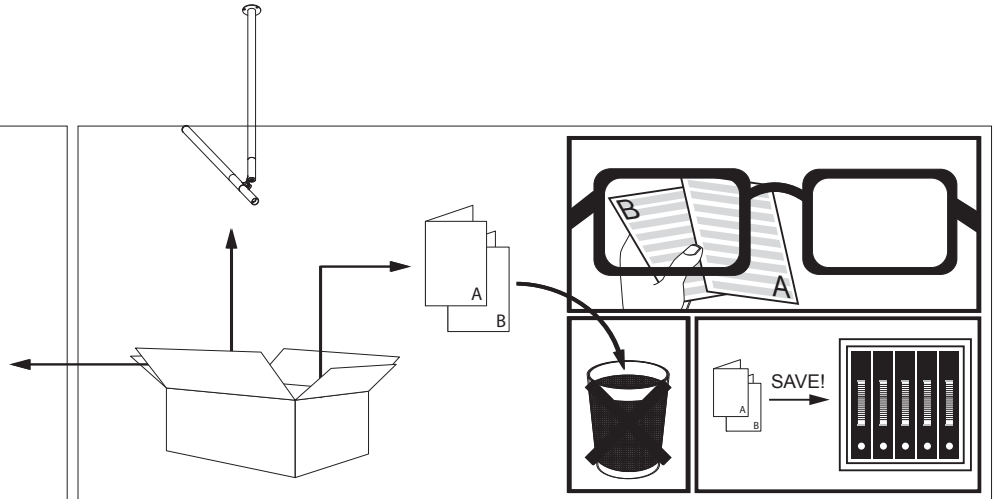

Specification features

Powder coated corrosion protected aluminum construction
Suitable for dry and damp locations
Protected against solid objects greater than 12mm ➔ IP20

Dimensions

Height: 895mm / $35\text{''}-1/4$
adjustable section: $\text{Ø}30 \times 659\text{mm}$ / $\text{Ø}1\text{''}-3/16 \times 25\text{''}-15/16$

INSTALLATION LUMINAIRE

Accessories

MAX 5x 14-18AWG 50L/STR

1-10V DIMMING

FIELD INSTALLED POWER LIMITED CIRCUITS SHALL HAVE MINIMUM 300V RATED INSULATED CONDUCTORS

PUSH DIMMING

De verlichtingsbron van dit verlichtingstoestel zal enkel door de fabrikant of door de fabrikant aangestelde installateur vervangen worden.