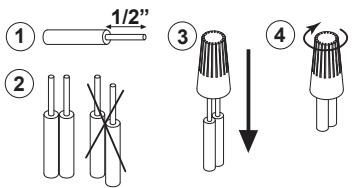

Specification features

Powder coated corrosion protected aluminum construction
Suitable for dry and damp locations
Protected against solid objects greater than 12mm ➔ IP20

Dimensions

Height: 895mm / $35\text{''}-1/4$
adjustable section: $\text{Ø}30 \times 659\text{mm}$ / $\text{Ø}1\text{''}-3/16 \times 25\text{''}-15/16$

INSTALLATION LUMINAIRE

Accessories

MAX 5x 14-18AWG 50L/STR

1-10V DIMMING

FIELD INSTALLED POWER LIMITED CIRCUITS SHALL HAVE MINIMUM 300V RATED INSULATED CONDUCTORS

PUSH DIMMING

De verlichtingsbron van dit verlichtingstoestel zal enkel door de fabrikant of door de fabrikant aangestelde installateur vervangen worden.