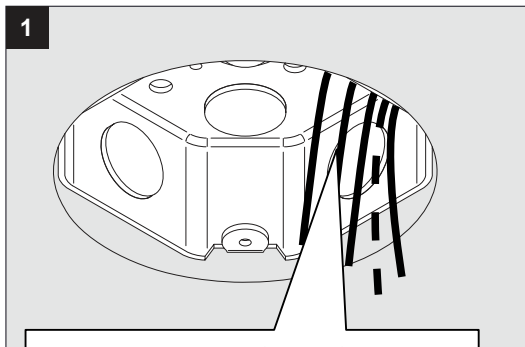

INSTALLATION LUMINAIRE

Accessories

MAX 5x 14-18AWG 50L/STR