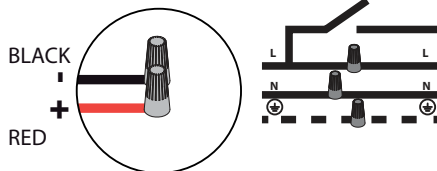

Powder coated corrosion protected aluminum construction
Suitable for dry and damp locations
Protected against solid objects greater than 12mm ➡ IP20

Dimensions

Height: 895mm / 35"-1/4
adjustable section: Ø30 x 1080mm / Ø1"-3/16 x 42"-1/2

INSTALLATION LUMINAIRE

Accessories

MAX 5x 14-18AWG 50L/STR

1-10V DIMMING

FIELD INSTALLED POWER LIMITED CIRCUITS SHALL HAVE MINIMUM 300V RATED INSULATED CONDUCTORS

PUSH DIMMING

De verlichtingsbron van dit verlichtingstoestel zal enkel door de fabrikant of door de fabrikant aangestelde installateur vervangen worden.