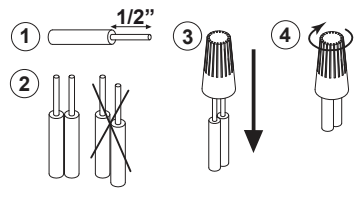

Powder coated corrosion protected aluminum construction
Suitable for dry and damp locations
Protected against solid objects greater than 12mm ➡ IP20

Dimensions

Height: 895mm / 35"-1/4
adjustable section: Ø30 x 1080mm / Ø1"-3/16 x 42"-1/2

INSTALLATION LUMINAIRE

Accessories

MAX 5x 14-18AWG 50L/STR

1-10V DIMMING

FIELD INSTALLED POWER LIMITED CIRCUITS SHALL HAVE MINIMUM 300V RATED INSULATED CONDUCTORS

PUSH DIMMING

De verlichtingsbron van dit verlichtingstoestel zal enkel door de fabrikant of door de fabrikant aangestelde installateur vervangen worden.