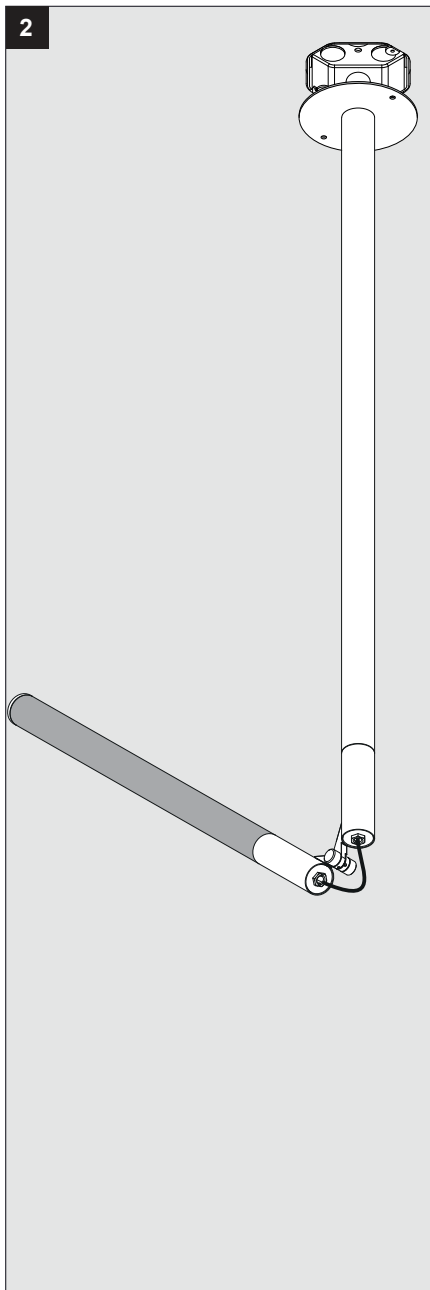

PUSH DIMMING

De verlichtingsbron van dit verlichtingstoestel zal enkel door de fabrikant of door de fabrikant aangestelde installateur vervangen worden.

La source lumière de cet appareil ne sera remplacée que par l'entreprise ou par un agent reconnu.

Das enthaltene Leuchtmittel sollte nur durch entsprechendes Fachpersonal ersetzt werden.

The light source contained in this luminaire shall only be replaced by the manufacturer or his service agent.

La fuente de iluminación que tiene esta luminaria sólo puede remplazarse por el fabricante o por un instalador autorizado.

La sorgente luminosa incorporata in questo apparecchio può essere sostituita solo dal produttore, da un suo centro assistenza oppure da una persona in possesso della necessaria abilitazione.