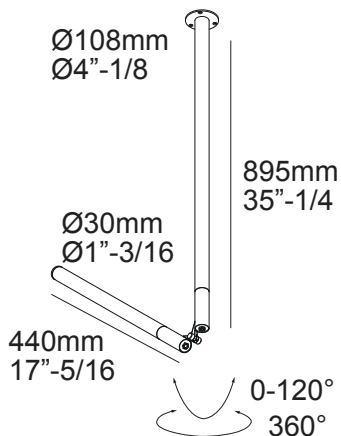

XY180 S81 DIM1 ◇

6 422 111 93 ED1 ◇

◇ = B

**Application**

Ceiling surface mounted luminaire
Installation to a standard 4" octagonal J-box
For indoor use only

Color Finish

B - BLACK

Light source

1 X LED FLEX 8,9W

Power Supply

Electronic power supply included. 110-127V input, 60Hz - 350 mA current controlled class 2 output. 1-10V dimmable (1-100% light output) or push dim
Ripple (Flicker) free

Specification features

Powder coated corrosion protected aluminum construction
Suitable for dry and damp locations
Protected against solid objects greater than 12mm ➡ IP20

Dimensions

Height: 895mm / 35"-1/4
adjustable section: Ø30 x 1080mm / Ø1"-3/16 x 42"-1/2