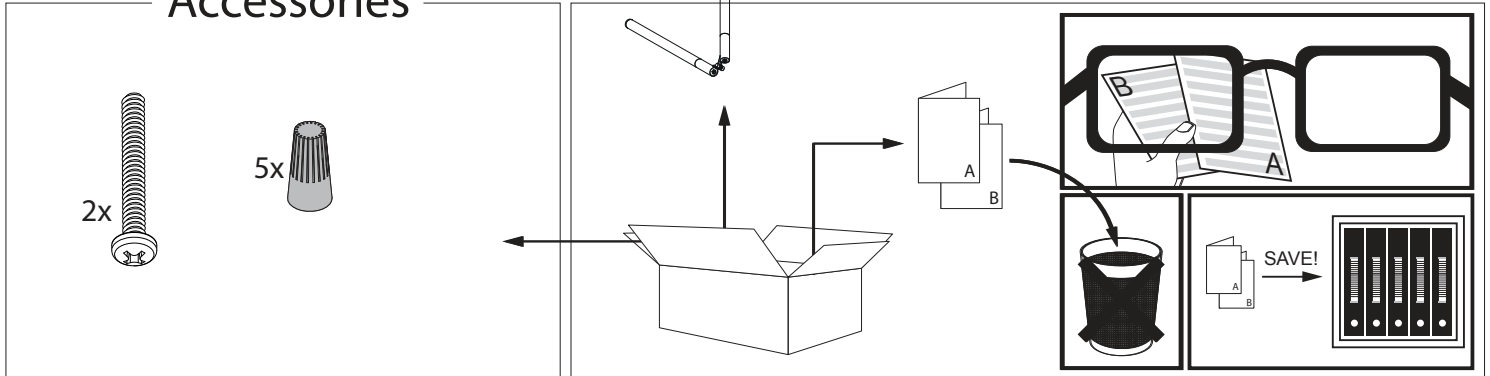

INSTALLATION LUMINAIRE

Accessories

MAX 5x 14-18AWG 50L/STR