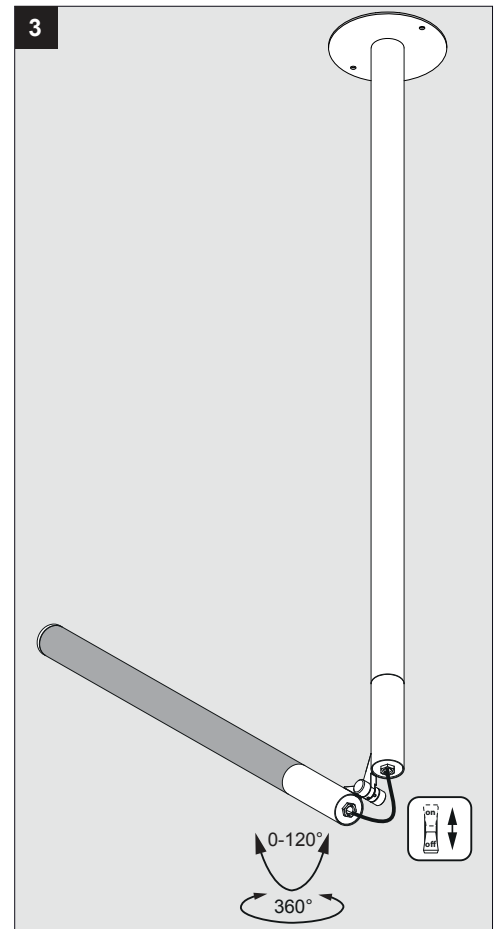

Powder coated corrosion protected aluminum construction
Suitable for dry and damp locations
Protected against solid objects greater than 12mm ➡ IP20

Dimensions

Height: 895mm / 35"-1/4
adjustable section: Ø30 x 1080mm / Ø1"-3/16 x 42"-1/2

INSTALLATION LUMINAIRE

Accessories

MAX 5x 14-18AWG 50L/STR

1-10V DIMMING

FIELD INSTALLED POWER LIMITED CIRCUITS SHALL HAVE MINIMUM 300V RATED INSULATED CONDUCTORS

PUSH DIMMING

De verlichtingsbron van dit verlichtingstoestel zal enkel door de fabrikant of door de fabrikant aangestelde installateur vervangen worden.