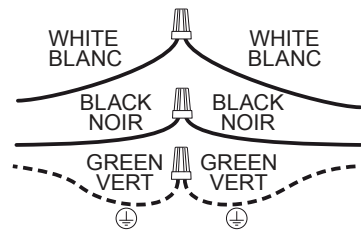

INSTALLATION LUMINAIRE

Accessories

MAX 5x 14-18AWG 50L/STR

1-10V DIMMING

FIELD INSTALLED POWER LIMITED CIRCUITS SHALL HAVE MINIMUM 300V RATED INSULATED CONDUCTORS

PUSH DIMMING

De verlichtingsbron van dit verlichtingstoestel zal enkel door de fabrikant of door de fabrikant aangestelde installateur vervangen worden.

La source lumière de cet appareil ne sera remplacée que par l'entreprise ou par un agent reconnu.

Das enthaltene Leuchtmittel sollte nur durch entsprechendes Fachpersonal ersetzt werden.

The light source contained in this luminaire shall only be replaced by the manufacturer or his service agent.

La fuente de iluminación que tiene esta luminaria sólo puede remplazarse por el fabricante o por un instalador autorizado.

La sorgente luminosa incorporata in questo apparecchio può essere sostituita solo dal produttore, da un suo centro assistenza oppure da una persona in possesso della necessaria abilitazione.