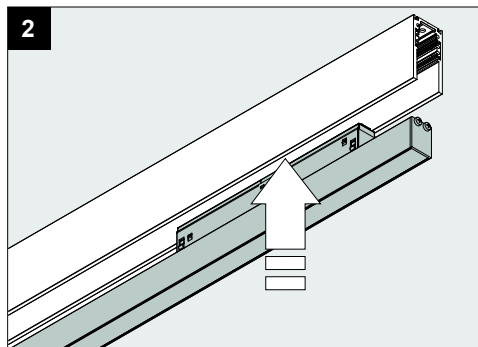

1x LED LINE 5W

Product description

Surface treated aluminum housing
Use only with SPM20 profile - 6 420 20 +0 00
or
Use only with SLM26 profile - 6 420 26 +0 00
Dimming by DALI / 1-10V control / PUSH button via 48V Modulator
Input voltage: 48V-DC
Excl. LED power supply 48V-DC
Suited for dry locations
Protected against solid objects greater than 12mm ➡ IP20
Weight: 0,7lbs 0,3kg

INSTALLATION LUMINAIRE

Accessories

REQUIRED

SPM20 - PROFILE (**MAX 100W**) 420 20 10 00
 or
 SLM26 - PROFILE (**MAX 100W**) 420 26 10 00

PROFILE LENGTH

U	48V-DC
P _o	5W
LEDLINE LENGTH - 614mm	
LEDLINE LENGTH - 24"-3/16	