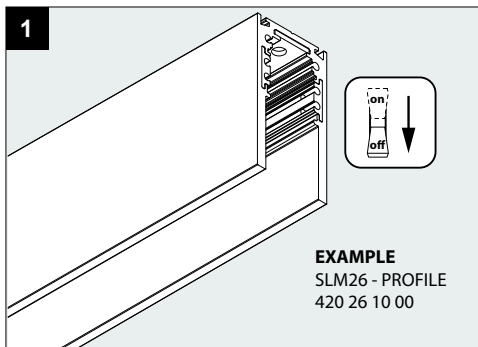

1x LED LINE 5W

Product description

Surface treated aluminum housing
Use only with SPM20 profile - 6 420 20 +0 00
or
Use only with SLM26 profile - 6 420 26 +0 00
Dimming by DALI / 1-10V control / PUSH button via 48V Modulator
Input voltage: 48V-DC
Excl. LED power supply 48V-DC
Suited for dry locations
Protected against solid objects greater than 12mm ➡ IP20
Weight: 0,7lbs 0,3kg

INSTALLATION LUMINAIRE

Accessories

REQUIRED

SPM20 - PROFILE (**MAX 100W**) 420 20 10 00
 or
 SLM26 - PROFILE (**MAX 100W**) 420 26 10 00

PROFILE LENGTH

U	48V-DC
P _o	5W
LEDLINE LENGTH - 614mm	
LEDLINE LENGTH - 24"-3/16	