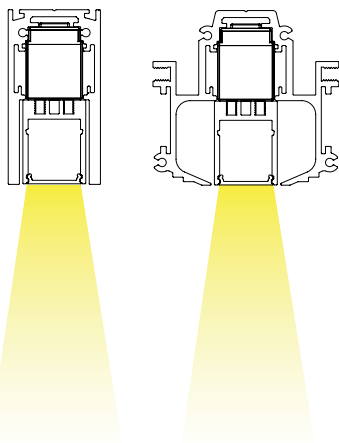

M20/M26 - LED LINE 1 x 5W MDL ◇

6 421 312 06 93 MDL ◇

◇ = B

Application

Ceiling surface mounted, for SPM20 or SLM26 only
For indoor use only

Color Finish

B - Black

Light source

1x LED LINE 5W

Product description

Surface treated aluminum housing
Use only with SPM20 profile - 6 420 20 +0 00
or
Use only with SLM26 profile - 6 420 26 +0 00
Dimming by DALI / 1-10V control / PUSH button via 48V Modulator
Input voltage: 48V-DC
Excl. LED power supply 48V-DC
Suited for dry locations
Protected against solid objects greater than 12mm ➡ IP20
Weight: 0,7lbs 0,3kg

INSTALLATION LUMINAIRE

Accessories

REQUIRED

SPM20 - PROFILE (**MAX 100W**) 420 20 10 00
 or
 SLM26 - PROFILE (**MAX 100W**) 420 26 10 00

PROFILE LENGTH

U	48V-DC
P _o	5W
LEDLINE LENGTH - 614mm	
LEDLINE LENGTH - 24"-3/16	