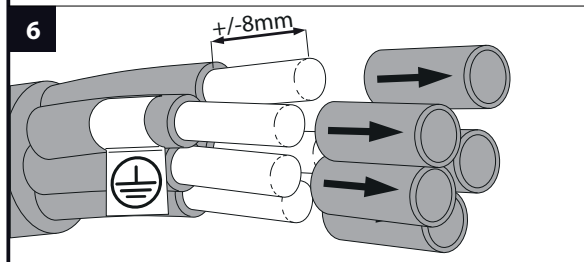

 **INSTALLATION LUMINAIRE**

ELECTRICAL CONNECTION

**LED POWER SUPPLY 24V-DC
KIT 60W DIM1
404 24 60 ED1**

ACCESSORY SET
1x  2x  1x 

OR

**LED POWER SUPPLY 24V-DC
KIT 100W
404 24 100**

ACCESSORY SET
1x  2x  1x 

CURRENT SUPPLY
377 98 51 - L1,6m / 3x075mm²
377 98 56 - L6m / 3x075mm²
377 99 51 - L1,6m / 5x075mm²
377 99 56 - L6m / 5x075mm²

ACCESSORY SET
1x 

INSTALLATION LUMINAIRE

OAO - CENTRAL ROD SUSPENSION

	<p>OAO - CENTRAL ROD SUSPENSION 0,4m 328 27 40</p>
	<p>OR</p> <p>OAO - CENTRAL ROD SUSPENSION 0,8m 328 27 80</p>