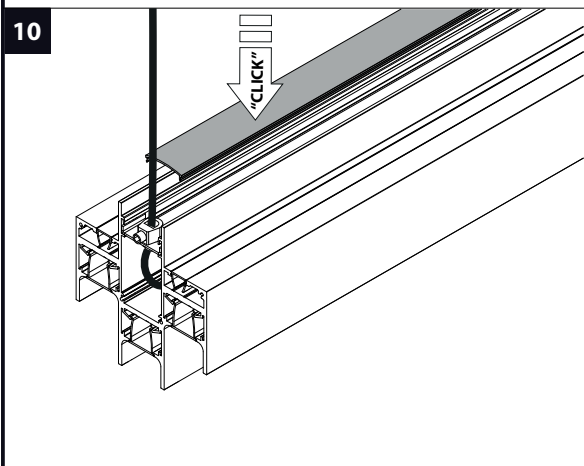

 **INSTALLATION LUMINAIRE**

ELECTRICAL CONNECTION

**LED POWER SUPPLY 24V-DC
KIT 60W DIM1
404 24 60 ED1**

ACCESSORY SET
1x  2x  1x 

OR

**LED POWER SUPPLY 24V-DC
KIT 100W
404 24 100**

ACCESSORY SET
1x  2x  1x 

CURRENT SUPPLY
377 98 51 - L1,6m / 3x075mm²
377 98 56 - L6m / 3x075mm²
377 99 51 - L1,6m / 5x075mm²
377 99 56 - L6m / 5x075mm²

ACCESSORY SET
1x 

INSTALLATION LUMINAIRE

OAO - CENTRAL ROD SUSPENSION

	<p>OAO - CENTRAL ROD SUSPENSION 0,4m 328 27 40</p>
	<p>OR</p> <p>OAO - CENTRAL ROD SUSPENSION 0,8m 328 27 80</p>