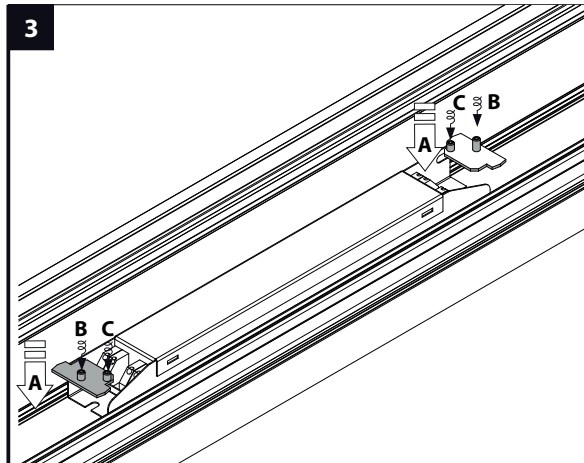

Dimensions

Height: 126 mm = 4"-15/16
width: 117 mm = 4"-5/8

Requirements

OAO - End cap set 404 03 01

Fixation components

OAO - Rod suspension 0,4m 328 27 40
OAO - Rod suspension 0,8m 328 27 80
OAO - Cable suspension single 1,6m 404 09 01

 **INSTALLATION LUMINAIRE**

ELECTRICAL CONNECTION

**LED POWER SUPPLY 24V-DC
KIT 60W DIM1
404 24 60 ED1**

ACCESSORY SET
1x  2x  1x 

OR

**LED POWER SUPPLY 24V-DC
KIT 100W
404 24 100**

ACCESSORY SET
1x  2x  1x 

CURRENT SUPPLY
377 98 51 - L1,6m / 3x075mm²
377 98 56 - L6m / 3x075mm²
377 99 51 - L1,6m / 5x075mm²
377 99 56 - L6m / 5x075mm²

ACCESSORY SET
1x 

INSTALLATION LUMINAIRE

OAO - CENTRAL ROD SUSPENSION

	<p>OAO - CENTRAL ROD SUSPENSION 0,4m 328 27 40</p>
	<p>OR</p> <p>OAO - CENTRAL ROD SUSPENSION 0,8m 328 27 80</p>