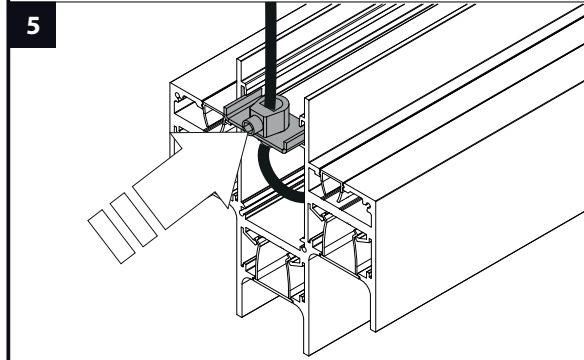

 **INSTALLATION LUMINAIRE**

ELECTRICAL CONNECTION

**LED POWER SUPPLY 24V-DC
KIT 60W DIM1
404 24 60 ED1**

ACCESSORY SET
1x  2x  1x 

OR

**LED POWER SUPPLY 24V-DC
KIT 100W
404 24 100**

ACCESSORY SET
1x  2x  1x 

CURRENT SUPPLY
377 98 51 - L1,6m / 3x075mm²
377 98 56 - L6m / 3x075mm²
377 99 51 - L1,6m / 5x075mm²
377 99 56 - L6m / 5x075mm²

ACCESSORY SET
1x 

INSTALLATION LUMINAIRE

OAO - CENTRAL ROD SUSPENSION

	<p>OAO - CENTRAL ROD SUSPENSION 0,4m 328 27 40</p>
	<p>OR</p> <p>OAO - CENTRAL ROD SUSPENSION 0,8m 328 27 80</p>