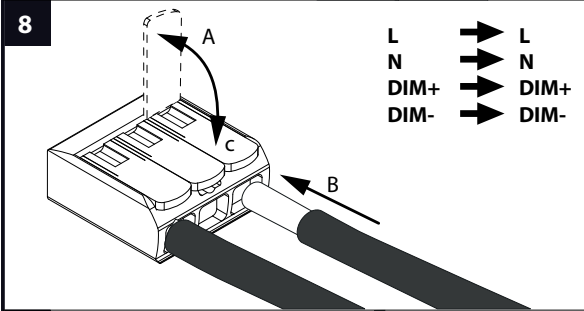

 **INSTALLATION LUMINAIRE**

ELECTRICAL CONNECTION

**LED POWER SUPPLY 24V-DC
KIT 60W DIM1
404 24 60 ED1**

ACCESSORY SET
1x  2x  1x 

OR

**LED POWER SUPPLY 24V-DC
KIT 100W
404 24 100**

ACCESSORY SET
1x  2x  1x 

CURRENT SUPPLY
377 98 51 - L1,6m / 3x075mm²
377 98 56 - L6m / 3x075mm²
377 99 51 - L1,6m / 5x075mm²
377 99 56 - L6m / 5x075mm²

ACCESSORY SET
1x 

INSTALLATION LUMINAIRE

OAO - CENTRAL ROD SUSPENSION

	<p>OAO - CENTRAL ROD SUSPENSION 0,4m 328 27 40</p>
	<p>OR</p> <p>OAO - CENTRAL ROD SUSPENSION 0,8m 328 27 80</p>