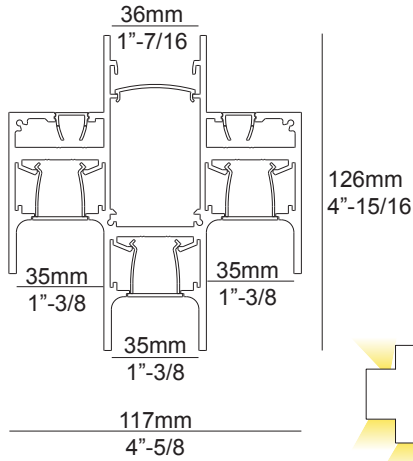

OAO - PROFILE ◇

6 404 00 00 ◇

◇ = B / W / GC

Application

Ceiling recessed mounting
For indoor use only

Color finish

B - Black
W - White
GC - Gold Color

Specification features

Surface treated aluminum
Class 2, 24V-DC power supply required, to be installed remotely
10W/m
MAX. lenght profile : 5000mm = 16' 4"-27/32
Suitable for dry or damp locations
Protected against solid objects greater than 12 mm ➔ IP20
Weight: 10,6lbs | 5,3kg

Dimensions

Height: 126 mm = 4"-15/16
width: 117 mm = 4"-5/8

Requirements

OAO - End cap set 404 03 01

Fixation components

OAO - Rod suspension 0,4m 328 27 40
OAO - Rod suspension 0,8m 328 27 80
OAO - Cable suspension single 1,6m 404 09 01

CURRENT SUPPLY
377 98 51 - L1,6m / 3x075mm²
377 98 56 - L6m / 3x075mm²
377 99 51 - L1,6m / 5x075mm²
377 99 56 - L6m / 5x075mm²

ACCESSORY SET
1x 

INSTALLATION LUMINAIRE

OAO - CENTRAL ROD SUSPENSION

	<p>OAO - CENTRAL ROD SUSPENSION 0,4m 328 27 40</p>
	<p>OR</p> <p>OAO - CENTRAL ROD SUSPENSION 0,8m 328 27 80</p>