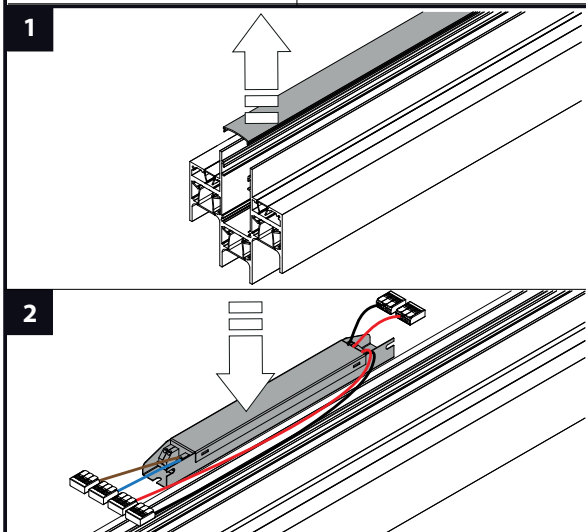

Dimensions

Height: 126 mm = 4"-15/16
width: 117 mm = 4"-5/8

Requirements

OAO - End cap set 404 03 01

Fixation components

OAO - Rod suspension 0,4m 328 27 40
OAO - Rod suspension 0,8m 328 27 80
OAO - Cable suspension single 1,6m 404 09 01

 **INSTALLATION LUMINAIRE**

ELECTRICAL CONNECTION

**LED POWER SUPPLY 24V-DC
KIT 60W DIM1
404 24 60 ED1**

ACCESSORY SET
1x  2x  1x 

OR

**LED POWER SUPPLY 24V-DC
KIT 100W
404 24 100**

ACCESSORY SET
1x  2x  1x 

CURRENT SUPPLY
377 98 51 - L1,6m / 3x075mm²
377 98 56 - L6m / 3x075mm²
377 99 51 - L1,6m / 5x075mm²
377 99 56 - L6m / 5x075mm²

ACCESSORY SET
1x 

INSTALLATION LUMINAIRE

OAO - CENTRAL ROD SUSPENSION

	<p>OAO - CENTRAL ROD SUSPENSION 0,4m 328 27 40</p>
	<p>OR</p> <p>OAO - CENTRAL ROD SUSPENSION 0,8m 328 27 80</p>