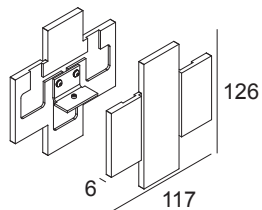

Dimensions

Height: 126 mm = 4"-15/16
width: 117 mm = 4"-5/8

Requirements

OAO - End cap set 404 03 01

Fixation components

OAO - Rod suspension 0,4m 328 27 40
OAO - Rod suspension 0,8m 328 27 80
OAO - Cable suspension single 1,6m 404 09 01

ACCESSORY SET

1x
2x
2x
5x

<2m <2m

1

2

6 404 98 51
or
6 404 98 56
or
6 404 99 51
or
6 404 99 56

4,425 lbf.in

3

INSTALLATION LUMINAIRE

4

RENUMBERING AFTER SHORTENING THE CABLE

1 - 2 = DOWN
3 - 4 = UP

5

OAO - CENTRAL ROD SUSPENSION

OAO - CABLE SUSPENSION SINGLE 1,6m
404 09 01

ACCESSORY SET
1x 1x 1x 1x 1x

1

2

3

A **B** **C** **D**

INSTALLATION LUMINAIRE

OAO - END CAP SET

OAO - END CAP SET
405 03 01

ACCESSORY SET
4X 1X DIN911
2,5