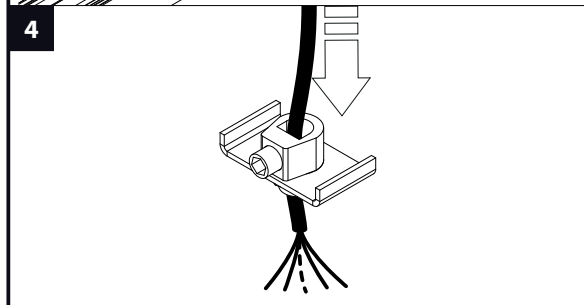

 **INSTALLATION LUMINAIRE**

ELECTRICAL CONNECTION

**LED POWER SUPPLY 24V-DC
KIT 60W DIM1
404 24 60 ED1**

ACCESSORY SET
1x  2x  1x 

OR

**LED POWER SUPPLY 24V-DC
KIT 100W
404 24 100**

ACCESSORY SET
1x  2x  1x 

CURRENT SUPPLY
377 98 51 - L1,6m / 3x075mm²
377 98 56 - L6m / 3x075mm²
377 99 51 - L1,6m / 5x075mm²
377 99 56 - L6m / 5x075mm²

ACCESSORY SET
1x 

INSTALLATION LUMINAIRE

OAO - CENTRAL ROD SUSPENSION

	<p>OAO - CENTRAL ROD SUSPENSION 0,4m 328 27 40</p>
	<p>OR</p> <p>OAO - CENTRAL ROD SUSPENSION 0,8m 328 27 80</p>