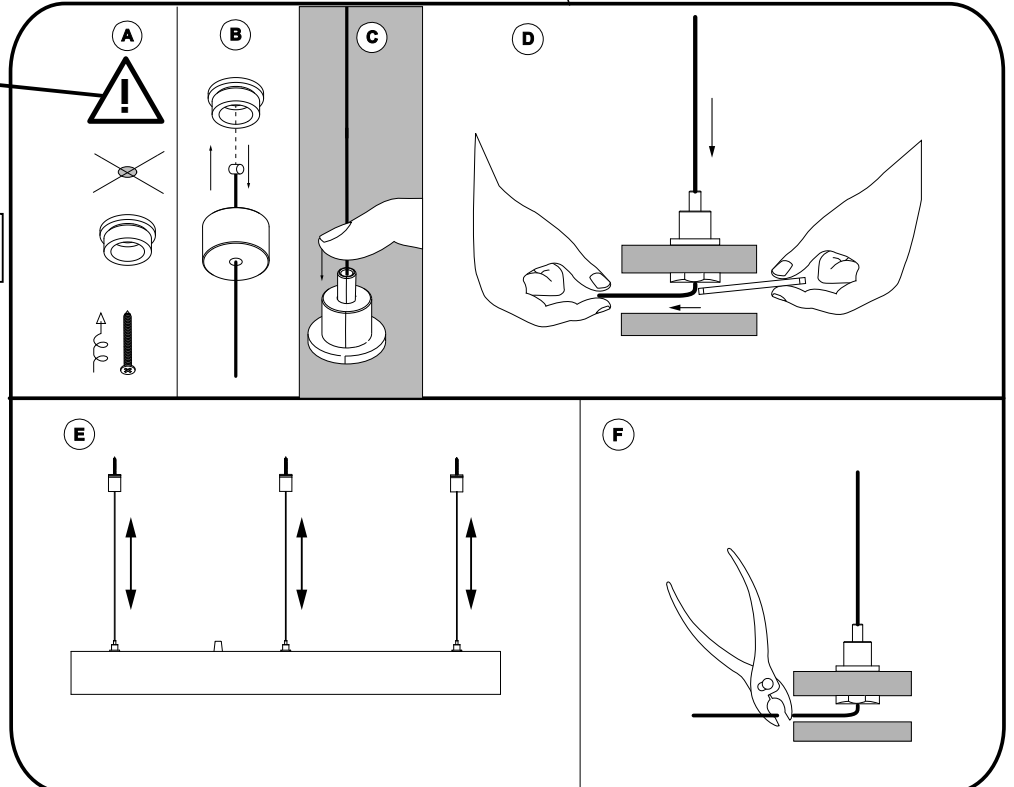

Color Finish

B - BLACK

Light source

6 x POWERLED WHITE 6W

Product description

Powder coated aluminum assembly
EXCL. 500mA-DC Power supply 35,7V typical voltage for each circuit.
Class 2 circuits only, current controlled.
2 circuits
1x Cable 4x18 AWG 9' long
3x Suspension cable 9' long
6x Lens FL-20°
Suitable for damp locations
Protected against solid objects greater than 12mm ➔ IP20
Weight: 19,6lbs 8,9kg

Dimensions

Height: 70mm / 2"-3/4
Diameter: 1200mm / 47"-1/4

Options (not supplied)

6 204 00 104 Coverplate R 104
6 204 99 103 Coverplate S 103

INSTALLATION LUMINAIRE

WARNING

EACH SUSPENSION ATTACHMENT MUST BE ABLE TO SUPPORT 44lbs (20Kg) MINIMUM

 **INSTALLATION LUMINAIRE**

MAX 4 x 18AWG 50L/STR

RENUMBERING AFTER

WARNING!
The weight of the luminaire must be suspended by the steel cables, not by the power cord.

ATTENTION!
Le poids du luminaire doit être suspendu par les cables en acier, le cable électrique ne peut pas suspendre le luminaire.