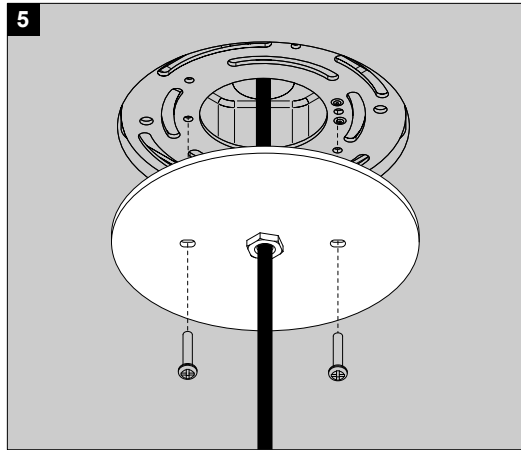

Color Finish

B - BLACK

Light source

6 x POWERLED WHITE 6W

Product description

Powder coated aluminum assembly
EXCL. 500mA-DC Power supply 35,7V typical voltage for each circuit.
Class 2 circuits only, current controlled.
2 circuits
1x Cable 4x18 AWG 9' long
3x Suspension cable 9' long
6x Lens FL-20°
Suitable for damp locations
Protected against solid objects greater than 12mm ➔ IP20
Weight: 19,6lbs 8,9kg

Dimensions

Height: 70mm / 2"-3/4
Diameter: 1200mm / 47"-1/4

Options (not supplied)

6 204 00 104 Coverplate R 104
6 204 99 103 Coverplate S 103

INSTALLATION LUMINAIRE

WARNING

EACH SUSPENSION ATTACHMENT MUST BE ABLE TO SUPPORT 44lbs (20Kg) MINIMUM

 **INSTALLATION LUMINAIRE**

MAX 4 x 18AWG 50L/STR

RENUMBERING AFTER

WARNING!
The weight of the luminaire must be suspended by the steel cables, not by the power cord.

ATTENTION!
Le poids du luminaire doit être suspendu par les cables en acier, le cable électrique ne peut pas suspendre le luminaire.