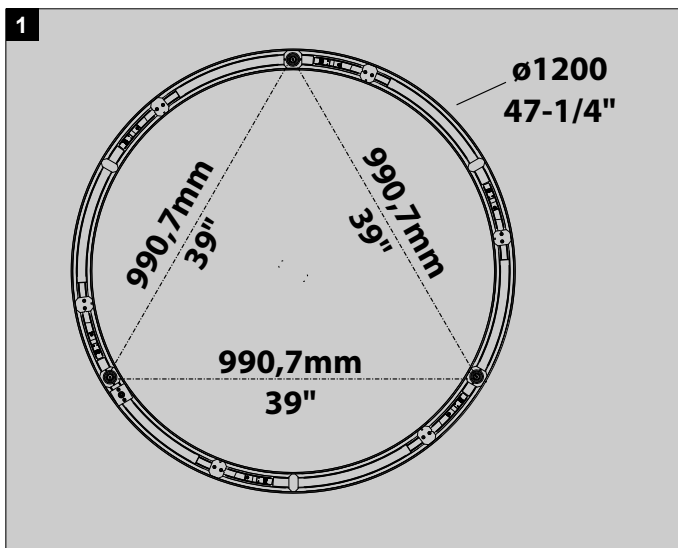

Color Finish

B - BLACK

Light source

6 x POWERLED WHITE 6W

Product description

Powder coated aluminum assembly
EXCL. 500mA-DC Power supply 35,7V typical voltage for each circuit.
Class 2 circuits only, current controlled.
2 circuits
1x Cable 4x18 AWG 9' long
3x Suspension cable 9' long
6x Lens FL-20°
Suitable for damp locations
Protected against solid objects greater than 12mm ➔ IP20
Weight: 19,6lbs 8,9kg

Dimensions

Height: 70mm / 2"-3/4
Diameter: 1200mm / 47"-1/4

Options (not supplied)

6 204 00 104 Coverplate R 104
6 204 99 103 Coverplate S 103

INSTALLATION LUMINAIRE

WARNING

EACH SUSPENSION ATTACHMENT MUST BE ABLE TO SUPPORT 44lbs (20Kg) MINIMUM

 **INSTALLATION LUMINAIRE**

MAX 4 x 18AWG 50L/STR

RENUMBERING AFTER

WARNING!
The weight of the luminaire must be suspended by the steel cables, not by the power cord.

ATTENTION!
Le poids du luminaire doit être suspendu par les cables en acier, le cable électrique ne peut pas suspendre le luminaire.