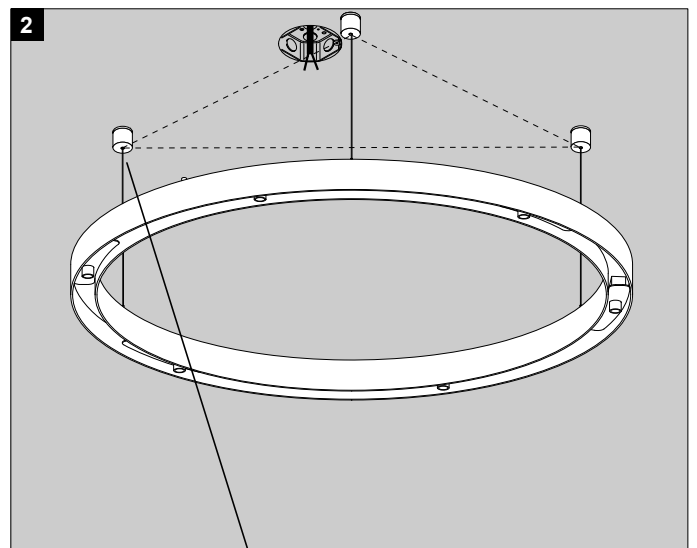

Color Finish

B - BLACK

Light source

6 x POWERLED WHITE 6W

Product description

Powder coated aluminum assembly
EXCL. 500mA-DC Power supply 35,7V typical voltage for each circuit.
Class 2 circuits only, current controlled.
2 circuits
1x Cable 4x18 AWG 9' long
3x Suspension cable 9' long
6x Lens FL-20°
Suitable for damp locations
Protected against solid objects greater than 12mm ➔ IP20
Weight: 19,6lbs 8,9kg

Dimensions

Height: 70mm / 2"-3/4
Diameter: 1200mm / 47"-1/4

Options (not supplied)

6 204 00 104 Coverplate R 104
6 204 99 103 Coverplate S 103

INSTALLATION LUMINAIRE

WARNING

EACH SUSPENSION ATTACHMENT MUST BE ABLE TO SUPPORT 44lbs (20Kg) MINIMUM

 **INSTALLATION LUMINAIRE**

MAX 4 x 18AWG 50L/STR

RENUMBERING AFTER

WARNING!
The weight of the luminaire must be suspended by the steel cables, not by the power cord.

ATTENTION!
Le poids du luminaire doit être suspendu par les cables en acier, le cable électrique ne peut pas suspendre le luminaire.