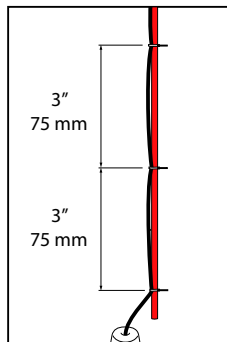

Color Finish

B - BLACK

Light source

6 x POWERLED WHITE 6W

Product description

Powder coated aluminum assembly
EXCL. 500mA-DC Power supply 35,7V typical voltage for each circuit.
Class 2 circuits only, current controlled.
2 circuits
1x Cable 4x18 AWG 9' long
3x Suspension cable 9' long
6x Lens FL-20°
Suitable for damp locations
Protected against solid objects greater than 12mm ➔ IP20
Weight: 19,6lbs 8,9kg

Dimensions

Height: 70mm / 2"-3/4
Diameter: 1200mm / 47"-1/4

Options (not supplied)

6 204 00 104 Coverplate R 104
6 204 99 103 Coverplate S 103

INSTALLATION LUMINAIRE

WARNING

EACH SUSPENSION ATTACHMENT MUST BE ABLE TO SUPPORT 44lbs (20Kg) MINIMUM

 **INSTALLATION LUMINAIRE**

MAX 4 x 18AWG 50L/STR

RENUMBERING AFTER

WARNING!
The weight of the luminaire must be suspended by the steel cables, not by the power cord.

ATTENTION!
Le poids du luminaire doit être suspendu par les cables en acier, le cable électrique ne peut pas suspendre le luminaire.