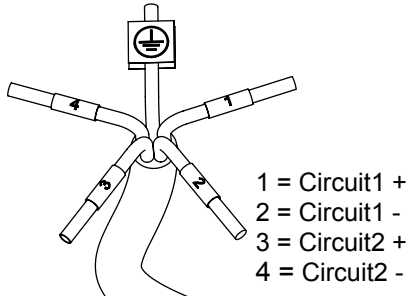

Color Finish

B - BLACK

Light source

6 x POWERLED WHITE 6W

Product description

Powder coated aluminum assembly
EXCL. 500mA-DC Power supply 35,7V typical voltage for each circuit.
Class 2 circuits only, current controlled.
2 circuits
1x Cable 4x18 AWG 9' long
3x Suspension cable 9' long
6x Lens FL-20°
Suitable for damp locations
Protected against solid objects greater than 12mm ➔ IP20
Weight: 19,6lbs 8,9kg

Dimensions

Height: 70mm / 2"-3/4
Diameter: 1200mm / 47"-1/4

Options (not supplied)

6 204 00 104 Coverplate R 104
6 204 99 103 Coverplate S 103

INSTALLATION LUMINAIRE

WARNING

EACH SUSPENSION ATTACHMENT MUST BE ABLE TO SUPPORT 44lbs (20Kg) MINIMUM

 **INSTALLATION LUMINAIRE**

MAX 4 x 18AWG 50L/STR

RENUMBERING AFTER

WARNING!
The weight of the luminaire must be suspended by the steel cables, not by the power cord.

ATTENTION!
Le poids du luminaire doit être suspendu par les cables en acier, le cable électrique ne peut pas suspendre le luminaire.