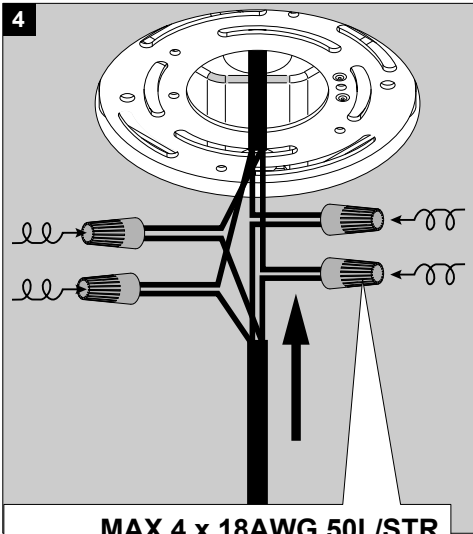

Color Finish

B - BLACK

Light source

6 x POWERLED WHITE 6W

Product description

Powder coated aluminum assembly
EXCL. 500mA-DC Power supply 35,7V typical voltage for each circuit.
Class 2 circuits only, current controlled.
2 circuits
1x Cable 4x18 AWG 9' long
3x Suspension cable 9' long
6x Lens FL-20°
Suitable for damp locations
Protected against solid objects greater than 12mm ➔ IP20
Weight: 19,6lbs 8,9kg

Dimensions

Height: 70mm / 2"-3/4
Diameter: 1200mm / 47"-1/4

Options (not supplied)

6 204 00 104 Coverplate R 104
6 204 99 103 Coverplate S 103

INSTALLATION LUMINAIRE

WARNING

EACH SUSPENSION ATTACHMENT MUST BE ABLE TO SUPPORT 44lbs (20Kg) MINIMUM

 **INSTALLATION LUMINAIRE**

MAX 4 x 18AWG 50L/STR

RENUMBERING AFTER

WARNING!
The weight of the luminaire must be suspended by the steel cables, not by the power cord.

ATTENTION!
Le poids du luminaire doit être suspendu par les cables en acier, le cable électrique ne peut pas suspendre le luminaire.