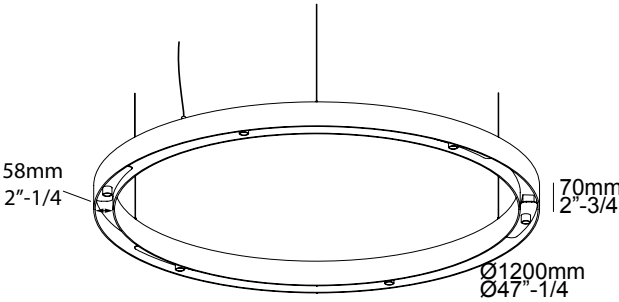

SUPER-OH! 120 83020

6 308 122 06 832◇

◇ = B

SUPER-OH! 120 82720

6 308 122 06 822◇

◇ = B

Application

Ceiling surface mounted pendant luminaire
Installation to a standard j-box with optional coverplate
For indoor use only

Color Finish

B - BLACK

Light source

6 x POWERLED WHITE 6W

Product description

Powder coated aluminum assembly
EXCL. 500mA-DC Power supply 35,7V typical voltage for each circuit.
Class 2 circuits only, current controlled.
2 circuits
1x Cable 4x18 AWG 9' long
3x Suspension cable 9' long
6x Lens FL-20°
Suitable for damp locations
Protected against solid objects greater than 12mm ➔ IP20
Weight: 19,6lbs 8,9kg

Dimensions

Height: 70mm / 2"-3/4
Diameter: 1200mm / 47"-1/4

Options (not supplied)

6 204 00 104 Coverplate R 104
6 204 99 103 Coverplate S 103

INSTALLATION LUMINAIRE

WARNING

EACH SUSPENSION ATTACHMENT MUST BE ABLE TO SUPPORT 44lbs (20Kg) MINIMUM

 **INSTALLATION LUMINAIRE**

MAX 4 x 18AWG 50L/STR

RENUMBERING AFTER

WARNING!
The weight of the luminaire must be suspended by the steel cables, not by the power cord.

ATTENTION!
Le poids du luminaire doit être suspendu par les cables en acier, le cable électrique ne peut pas suspendre le luminaire.