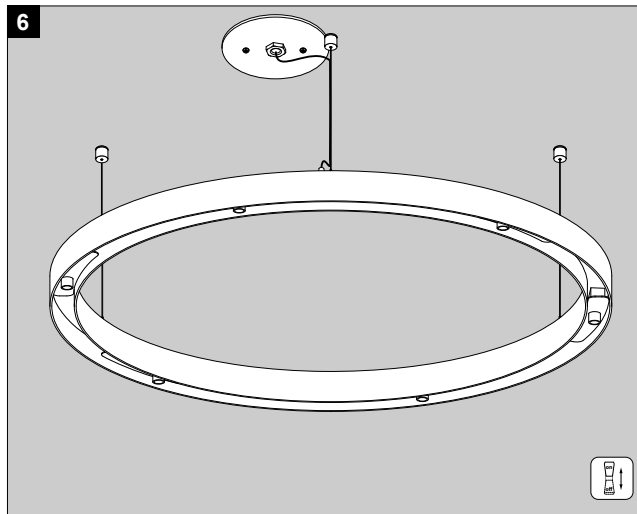

SUPER-OH! 120 83020

6 308 122 06 832◇

◇ = B

SUPER-OH! 120 82720

6 308 122 06 822◇

◇ = B

Application

Ceiling surface mounted pendant luminaire
Installation to a standard j-box with optional coverplate
For indoor use only

Color Finish

B - BLACK

Light source

6 x POWERLED WHITE 6W

Product description

Powder coated aluminum assembly
EXCL. 500mA-DC Power supply 35,7V typical voltage for each circuit.
Class 2 circuits only, current controlled.
2 circuits
1x Cable 4x18 AWG 9' long
3x Suspension cable 9' long
6x Lens FL-20°
Suitable for damp locations
Protected against solid objects greater than 12mm ➔ IP20
Weight: 19,6lbs 8,9kg

Dimensions

Height: 70mm / 2"-3/4
Diameter: 1200mm / 47"-1/4

Options (not supplied)

6 204 00 104 Coverplate R 104
6 204 99 103 Coverplate S 103

INSTALLATION LUMINAIRE

WARNING

EACH SUSPENSION ATTACHMENT MUST BE ABLE TO SUPPORT 44lbs (20Kg) MINIMUM

 **INSTALLATION LUMINAIRE**

MAX 4 x 18AWG 50L/STR

RENUMBERING AFTER

WARNING!
The weight of the luminaire must be suspended by the steel cables, not by the power cord.

ATTENTION!
Le poids du luminaire doit être suspendu par les cables en acier, le cable électrique ne peut pas suspendre le luminaire.