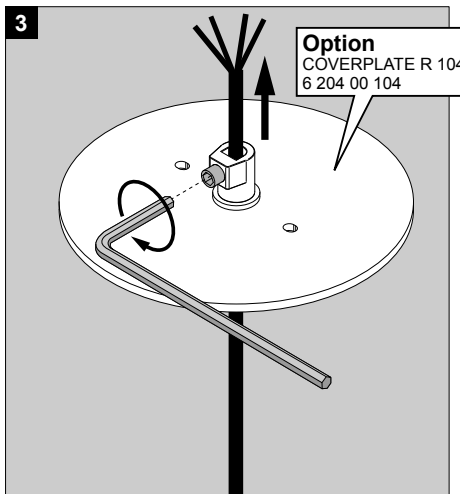

Color Finish

B - BLACK

Light source

6 x POWERLED WHITE 6W

Product description

Powder coated aluminum assembly
EXCL. 500mA-DC Power supply 35,7V typical voltage for each circuit.
Class 2 circuits only, current controlled.
2 circuits
1x Cable 4x18 AWG 9' long
3x Suspension cable 9' long
6x Lens FL-20°
Suitable for damp locations
Protected against solid objects greater than 12mm ➔ IP20
Weight: 19,6lbs 8,9kg

Dimensions

Height: 70mm / 2"-3/4
Diameter: 1200mm / 47"-1/4

Options (not supplied)

6 204 00 104 Coverplate R 104
6 204 99 103 Coverplate S 103

INSTALLATION LUMINAIRE

WARNING

EACH SUSPENSION ATTACHMENT MUST BE ABLE TO SUPPORT 44lbs (20Kg) MINIMUM

 **INSTALLATION LUMINAIRE**

MAX 4 x 18AWG 50L/STR

RENUMBERING AFTER

WARNING!
The weight of the luminaire must be suspended by the steel cables, not by the power cord.

ATTENTION!
Le poids du luminaire doit être suspendu par les cables en acier, le cable électrique ne peut pas suspendre le luminaire.