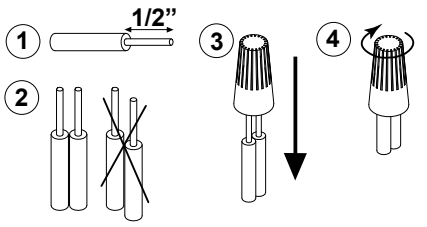

Color Finish

B - BLACK

Light source

6 x POWERLED WHITE 6W

Product description

Powder coated aluminum assembly
EXCL. 500mA-DC Power supply 35,7V typical voltage for each circuit.
Class 2 circuits only, current controlled.
2 circuits
1x Cable 4x18 AWG 9' long
3x Suspension cable 9' long
6x Lens FL-20°
Suitable for damp locations
Protected against solid objects greater than 12mm ➔ IP20
Weight: 19,6lbs 8,9kg

Dimensions

Height: 70mm / 2"-3/4
Diameter: 1200mm / 47"-1/4

Options (not supplied)

6 204 00 104 Coverplate R 104
6 204 99 103 Coverplate S 103

INSTALLATION LUMINAIRE

WARNING

EACH SUSPENSION ATTACHMENT MUST BE ABLE TO SUPPORT 44lbs (20Kg) MINIMUM

 **INSTALLATION LUMINAIRE**

MAX 4 x 18AWG 50L/STR

RENUMBERING AFTER

WARNING!
The weight of the luminaire must be suspended by the steel cables, not by the power cord.

ATTENTION!
Le poids du luminaire doit être suspendu par les cables en acier, le cable électrique ne peut pas suspendre le luminaire.