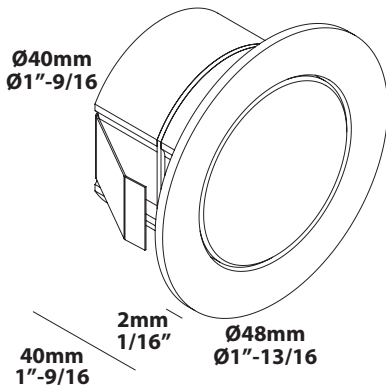

**LEDS C R ST NW**

6 302 20 34◇

◇ = ANO

**LEDS C R ST WW**

6 302 20 32◇

◇ = ANO

**Application**

Wall and floor recessed mounted  
For indoor & outdoor use

**Color Finish**

ANO - Alu anodized

**Light source**

LEDS C R ST NW: 1x POWERLED WHITE 1,1W 4000K  
LEDS C R ST WW: 1x POWERLED WHITE 1,1W 3000K

**Product description**

Anodised aluminum housing  
350mA-DC current controlled class 2 circuits only  
1x POWERLED WHITE 1W 3000K or 4000K  
5" anti-wicking cable 2x20AWG included  
Suitable for wet locations  
Dust-protected - Protected against splashing water ➡ IP54  
Weight: 0,2lbs 0,1kg