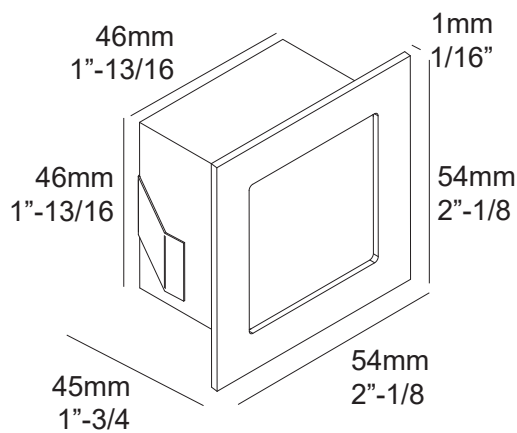

LEDS C S II 827 ◇

6 302 202 820 ◇

◇ = W

LEDS C S II 830 ◇

6 302 202 830 ◇

◇ = W

Application

Wall recessed mounted
 For indoor use only

Housing fabricated of powder coated steel, powder coated steel trim
 Pre-installed springs for easy installation
 Suitable for damp location
 Weight: 0,2lbs 0,09kg

Dimensions

Ceiling Cut out: 50mm x 50mm = 2" x 2"