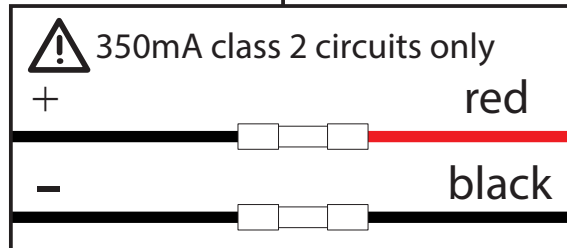

INSTALLATION LUMINAIRE

Accessories