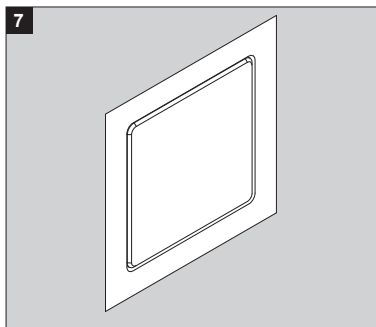

INSTALLATION LUMINAIRE

Accessories