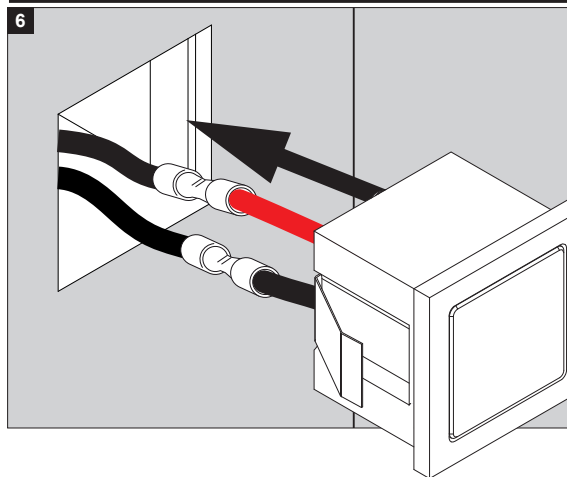

INSTALLATION LUMINAIRE

Accessories