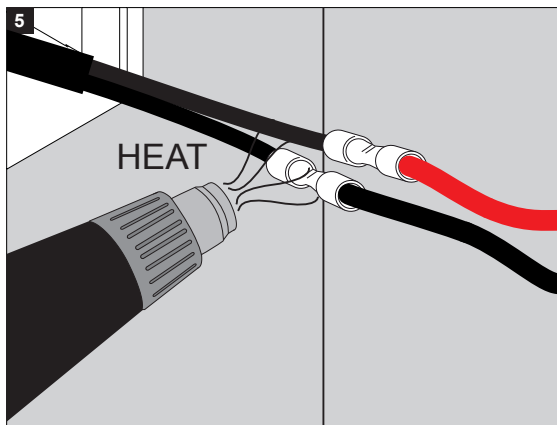

INSTALLATION LUMINAIRE

Accessories