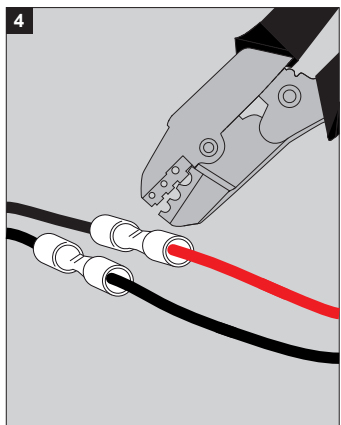

INSTALLATION LUMINAIRE

Accessories