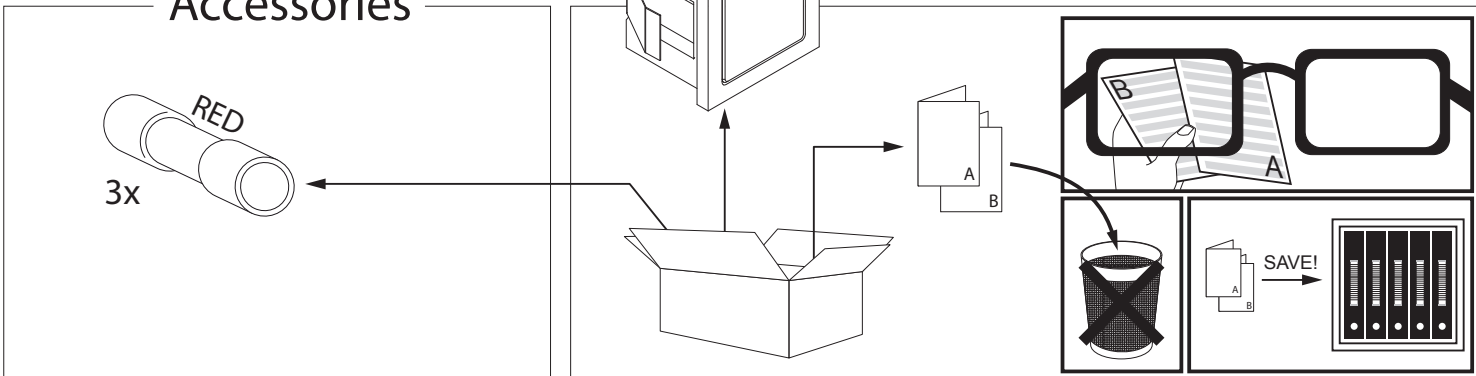

INSTALLATION LUMINAIRE

Accessories