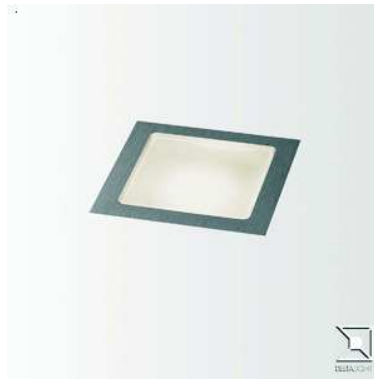

LEDS GO IN FORTE NW

6 302 10 34 ◇

◇ = ANO

LEDS GO IN FORTE WW

6 302 10 32 ◇

◇ = ANO

Application

Wall or floor surface recessed
For indoor & outdoor use

Color Finish

ANO - Alu anodized

Light source

1 x Poweredled white 1,1W

Product description

Surface treated aluminum housing

5" antiwicking cable 2x20AWG

Suitable for wet, dry or damp locations