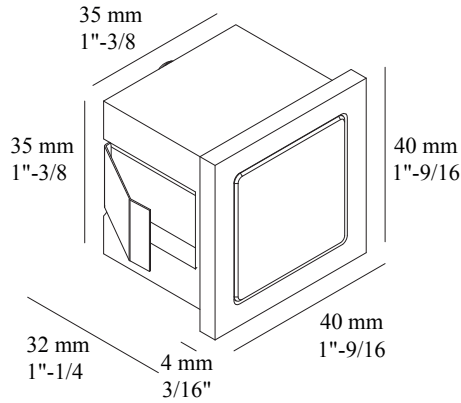

LEDS GO IN FORTE NW

6 302 10 34 ◇

◇ = ANO

LEDS GO IN FORTE WW

6 302 10 32 ◇

◇ = ANO

Application

Wall or floor surface recessed
For indoor & outdoor use

Color Finish

ANO - Alu anodized

Light source

1 x Poweredled white 1,1W

Product description

Surface treated aluminum housing

5" antiwicking cable 2x20AWG

Suitable for wet, dry or damp locations

Dust-tight - Protected against the effects of temporary immersion ➔ IP67

Weight: 0.2lbs 0.1kg

Accessories not supplied (option)

CONCRETE BOX 151 302 19 21

CONCRETE BOX TR 152 302 19 22

 INSTALLATION LUMINAIRE