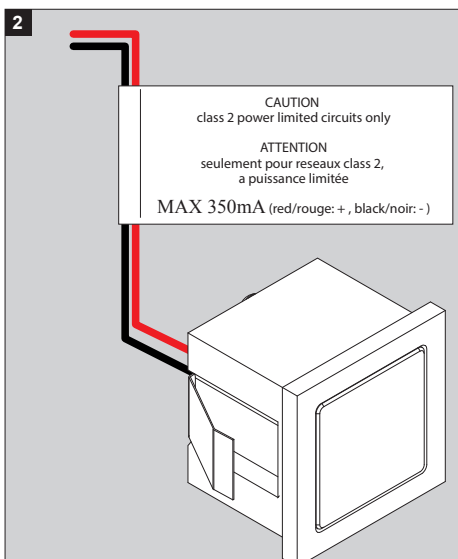

INSTALLATION LUMINAIRE

Accessories