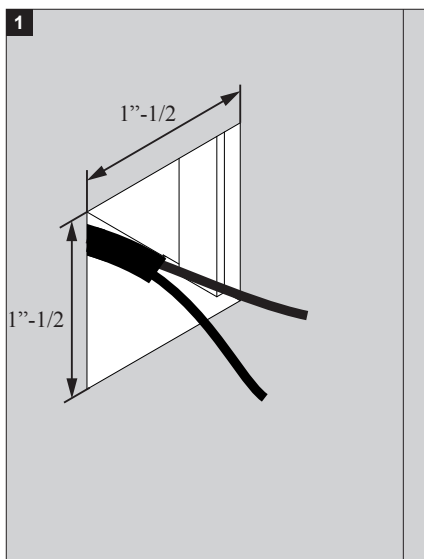

INSTALLATION LUMINAIRE

Accessories