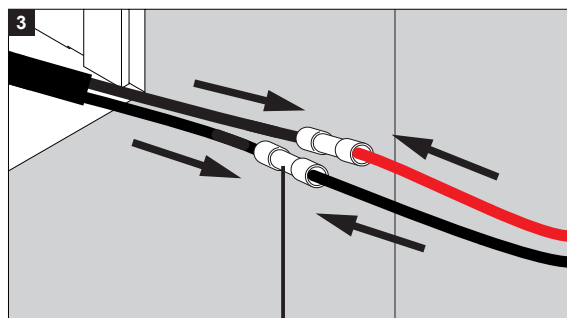

INSTALLATION LUMINAIRE

Accessories