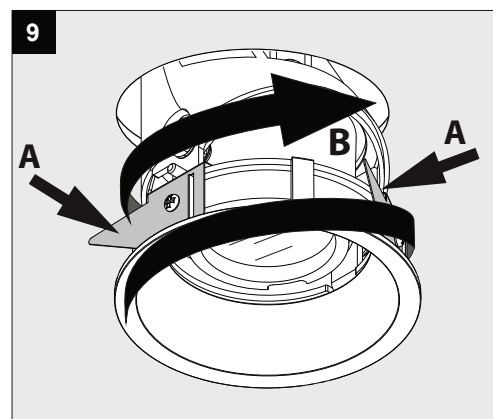

**ENTERO RD-L X A**

**IP65 IK06 CLASS 2**    
 Conforms to ANSI/UL Std. 1598  
 Cert. to CAN/CSA Std. 22.2 No. 250.0

**6 - OPTIONAL**

Current	350mA	500mA	700mA	900mA
No accessories	✓	✓	✓	✓
Linear spread lens - 28500 0130	✓	✓	✓	✓
Spread lens - 28500 0140	✓	✓	✓	✓
Softening lens - 28500 0150	✓	✓	✓	✓
Glass SBL - 28500 0160	✓	✓	✓	✓
Honeycomb single use - 28500 0170	✓	✓	✓	✓