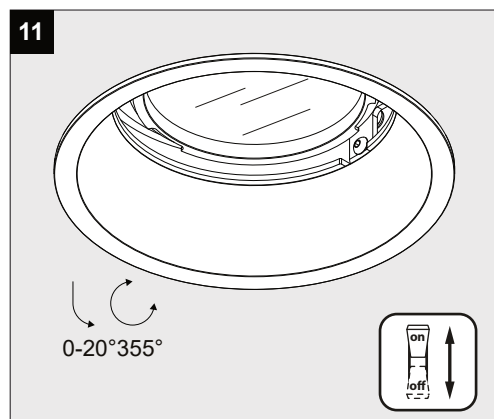

**ENTERO RD-L X A**

**IP65 IK06 CLASS 2**    
 Conforms to ANSI/UL Std. 1598  
 Cert. to CAN/CSA Std. 22.2 No. 250.0

**6 - OPTIONAL**

Current	350mA	500mA	700mA	900mA
No accessories	✓	✓	✓	✓
Linear spread lens - 28500 0130	✓	✓	✓	✓
Spread lens - 28500 0140	✓	✓	✓	✓
Softening lens - 28500 0150	✓	✓	✓	✓
Glass SBL - 28500 0160	✓	✓	✓	✓
Honeycomb single use - 28500 0170	✓	✓	✓	✓