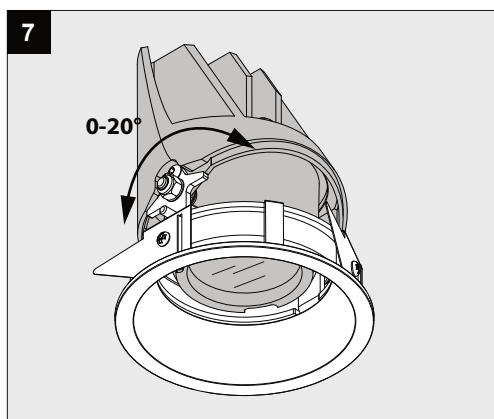

**ENTERO RD-L X A**

**IP65 IK06 CLASS 2**    
 Conforms to ANSI/UL Std. 1598  
 Cert. to CAN/CSA Std. 22.2 No. 250.0

**6 - OPTIONAL**

Current	350mA	500mA	700mA	900mA
No accessories	✓	✓	✓	✓
Linear spread lens - 28500 0130	✓	✓	✓	✓
Spread lens - 28500 0140	✓	✓	✓	✓
Softening lens - 28500 0150	✓	✓	✓	✓
Glass SBL - 28500 0160	✓	✓	✓	✓
Honeycomb single use - 28500 0170	✓	✓	✓	✓