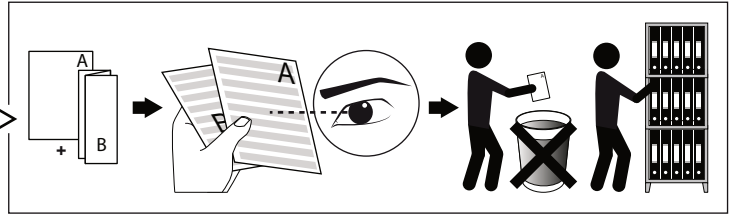

ENTERO RD-M TRIMLESS SOFT A

Current	450mA
No accessories	✓
Linear spread lens - 28500 0070	✓
Spread lens - 28500 0080	✓
Softening lens - 28500 0090	✓
Glass SBL - 28500 0100	✓
Honeycomb single use - 28500 0110	✓
Honeycomb double use - 28500 0120	✓