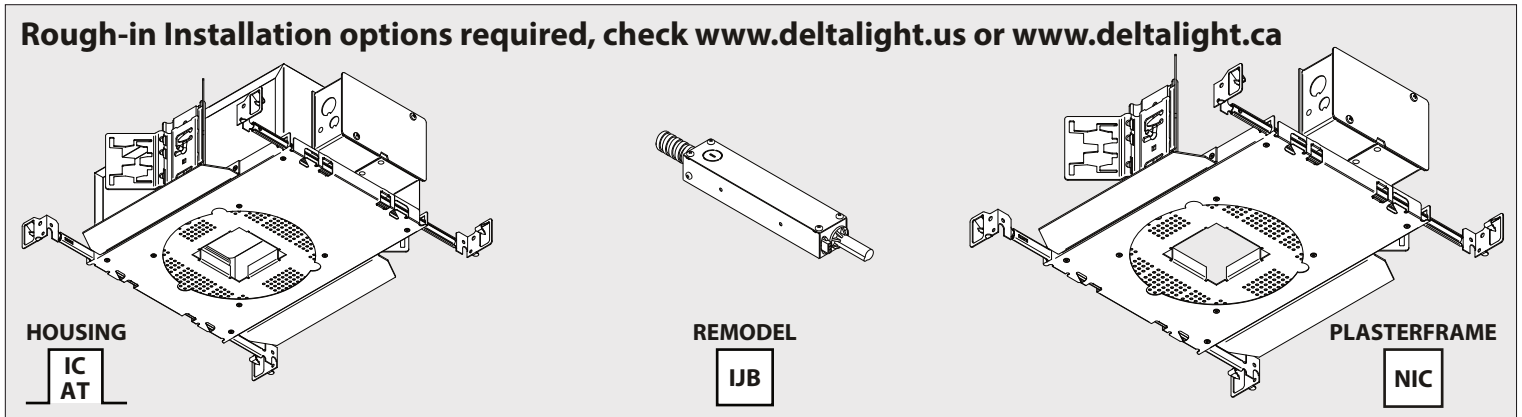

ENTERO RD-M TRIMLESS SOFT A

Current	450mA
No accessories	✓
Linear spread lens - 28500 0070	✓
Spread lens - 28500 0080	✓
Softening lens - 28500 0090	✓
Glass SBL - 28500 0100	✓
Honeycomb single use - 28500 0110	✓
Honeycomb double use - 28500 0120	✓