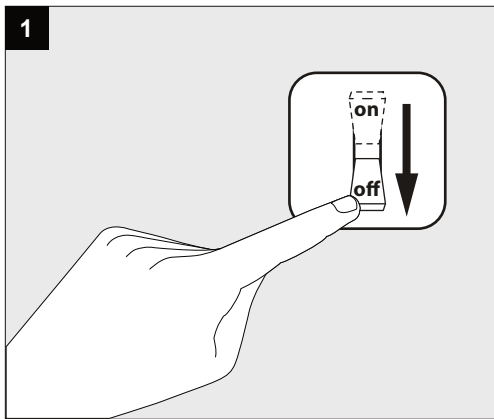

ENTERO RD-M TRIMLESS SOFT A

Current	450mA
No accessories	✓
Linear spread lens - 28500 0070	✓
Spread lens - 28500 0080	✓
Softening lens - 28500 0090	✓
Glass SBL - 28500 0100	✓
Honeycomb single use - 28500 0110	✓
Honeycomb double use - 28500 0120	✓