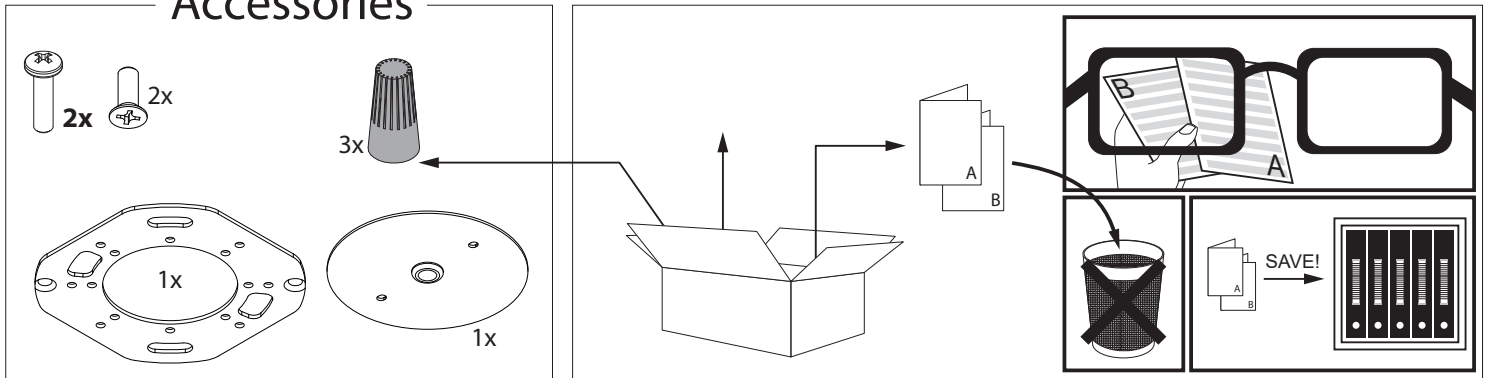

INSTALLATION LUMINAIRE

Accessories