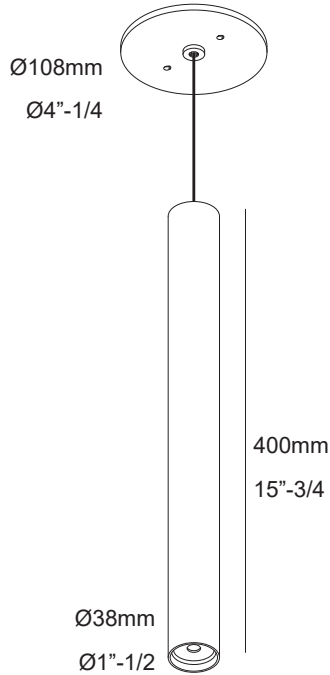

**MICROSPY 39 C 92724**◇

6 279 773 811 921◇

◇= B / W / FBR

**MICROSPY 39 C 93024**◇

6 279 773 811 931◇

◇= B / W / FBR

**MICROSPY 39 C 93524**◇

6 279 773 811 951◇

◇= B / W / FBR

**Application**

Ceiling surface suspended  
Installation to a standard 4" octagonal box  
For indoor use only

**Color Finish**

W - White  
B - Black  
FBR - Flemish Bronze

**Light source**

1x Powered white 7,1W

**Product description**

Powder coated aluminum construction  
Electronic mains dimmable power supply not included.  
350mA current controlled class 2 output required  
Cable 2x AWG18 included  
Incl . Coverplate R121 - 6 204 00 121  
Suitable for dry or damp locations  
Protected against solid objects greater than 12mm ➡ IP20  
Weight: 1,6lbs 0,73kg