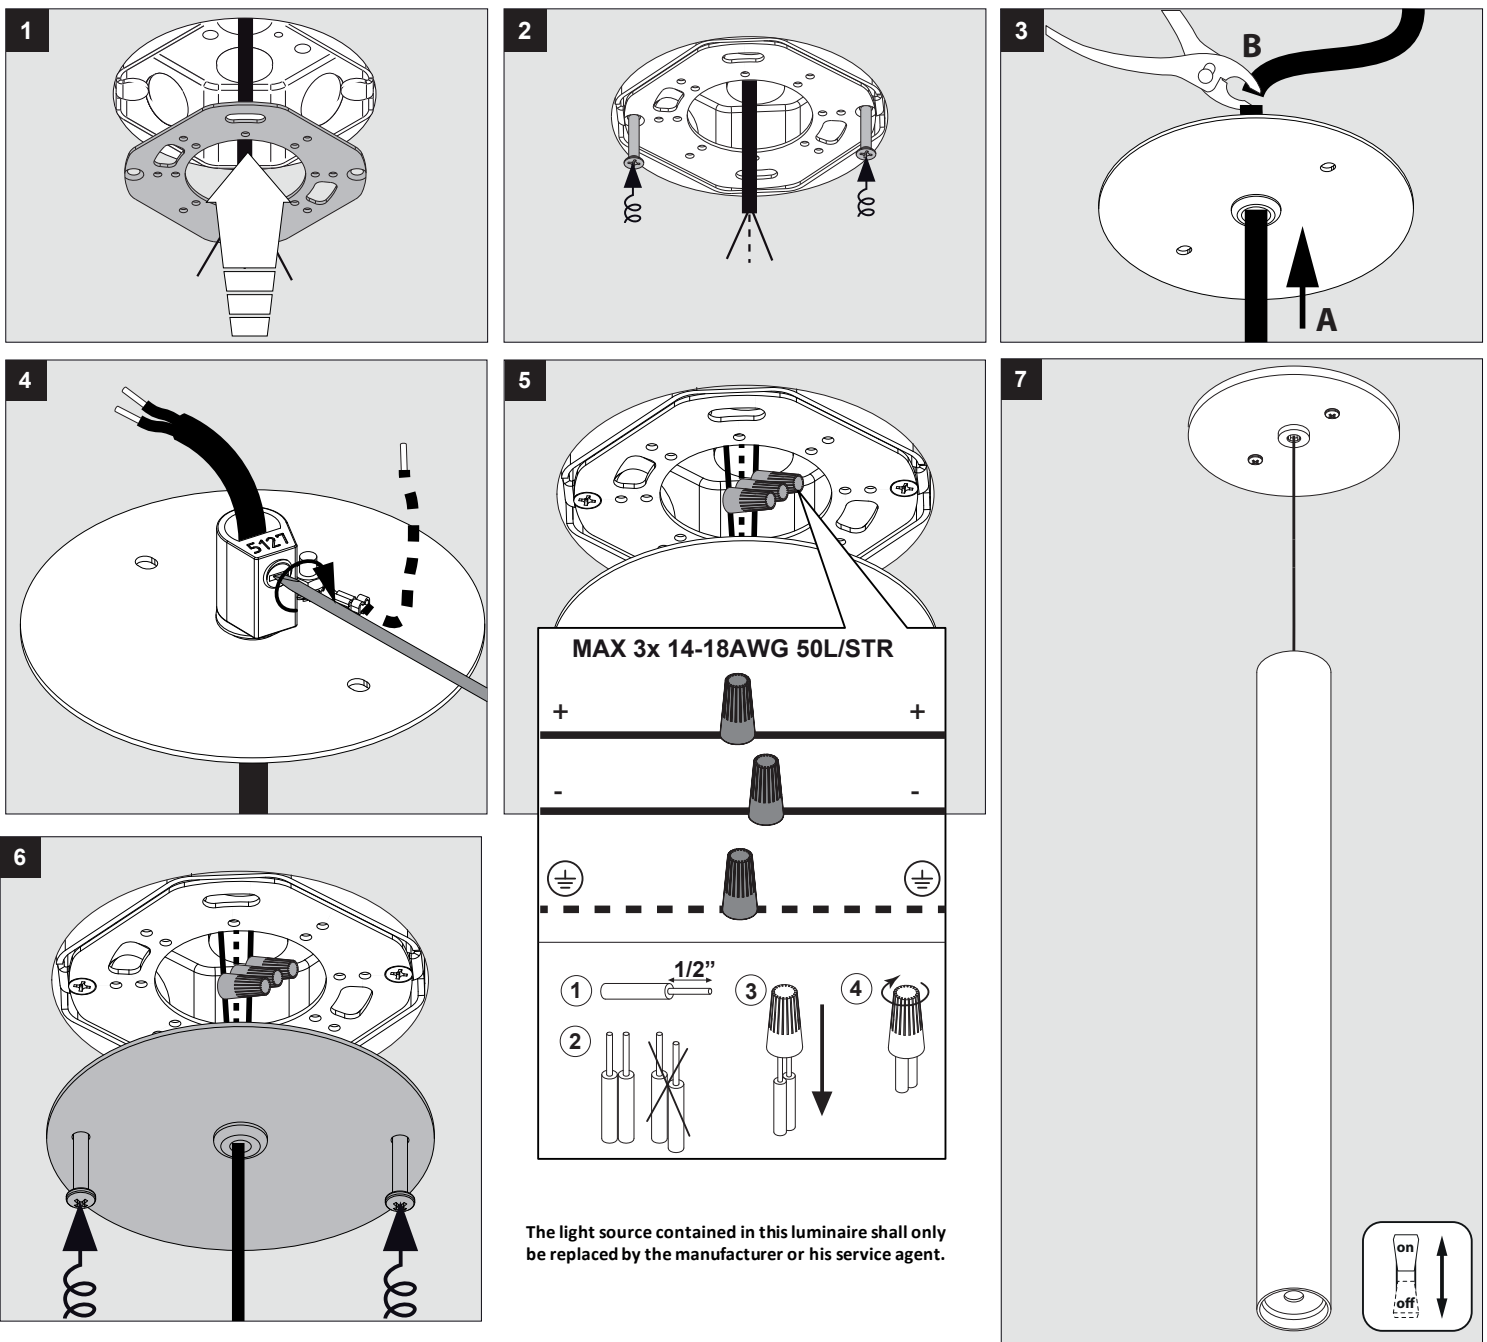

◇= B / W / FBR

**Application**

Ceiling surface suspended  
Installation to a standard 4" octagonal box  
For indoor use only

**Color Finish**

W - White  
B - Black  
FBR - Flemish Bronze

**Light source**

1x Powered white 7,1W

**Product description**

Powder coated aluminum construction  
Electronic mains dimmable power supply not included.  
350mA current controlled class 2 output required  
Cable 2x AWG18 included  
Incl . Coverplate R121 - 6 204 00 121  
Suitable for dry or damp locations  
Protected against solid objects greater than 12mm ➡ IP20  
Weight: 1,6lbs 0,73kg

 **INSTALLATION LUMINAIRE**

**Accessories**

 **COVERPLATE INSTALLATION**

 **INSTALLATION LUMINAIRE**

 **MUD KIT INSTALLATION**