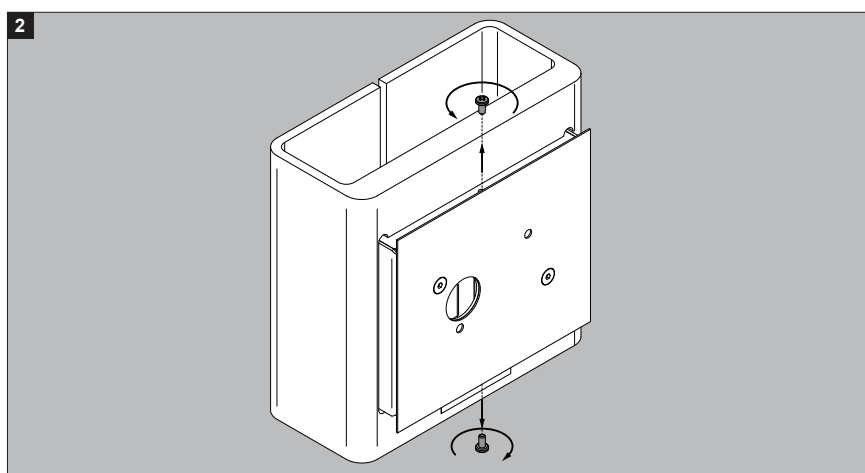

INSTALLATION LUMINAIRE

Accessories