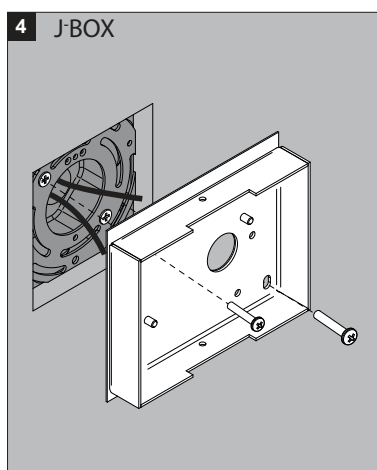

INSTALLATION LUMINAIRE

Accessories