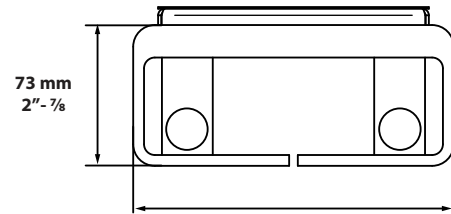

VISA LED WW

6 275 07 24 ◇

◇ = W

VISA LED HW

6 275 07 34 ◇

◇ = W

148 mm
5" - 13/16"

Application

Wall surface mounted
Installation to a standard octagonal J-box 4"
For indoor use only

Color Finish

W - White

Light source

4x POWERLED WHITE 1W

Product description

Powder coated aluminum housing
350mA / 14Vdc typical / class 2 circuits only
4x powered white 1W
Suitable for dry or damp locations
Protected against solid objects greater than 12mm ➡ IP20
Weight: 4,4lbs 2kg
cETLus listed