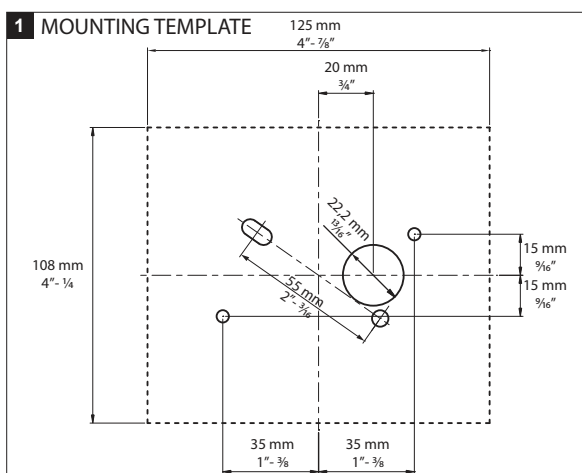

VISA LED WW

6 275 07 24 ◇

◇ = W

VISA LED HW

6 275 07 34 ◇

◇ = W

148 mm
5" - 13/16"

Application

Wall surface mounted
Installation to a standard octagonal J-box 4"
For indoor use only

Color Finish

W - White

Light source

4x POWERLED WHITE 1W

Product description

Powder coated aluminum housing
350mA / 14Vdc typical / class 2 circuits only
4x powered white 1W
Suitable for dry or damp locations
Protected against solid objects greater than 12mm ➡ IP20
Weight: 4,4lbs 2kg
cETLus listed

INSTALLATION LUMINAIRE

Accessories

 INSTALLATION LUMINAIRE

6

CAUTION
class 2 power limited circuits only

ATTENTION
seulement pour reseaux class 2,
a puissance limitée

MAX 350mA dc (red/rouge: +, black/noir: -)