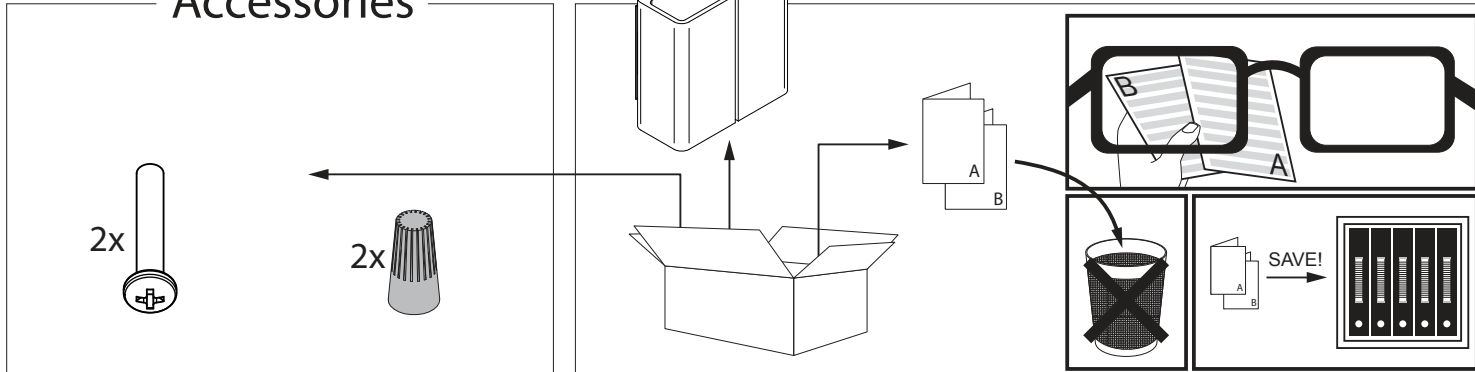

INSTALLATION LUMINAIRE

Accessories