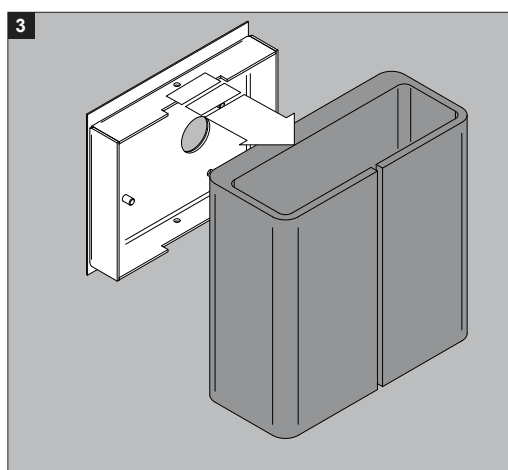

INSTALLATION LUMINAIRE

Accessories