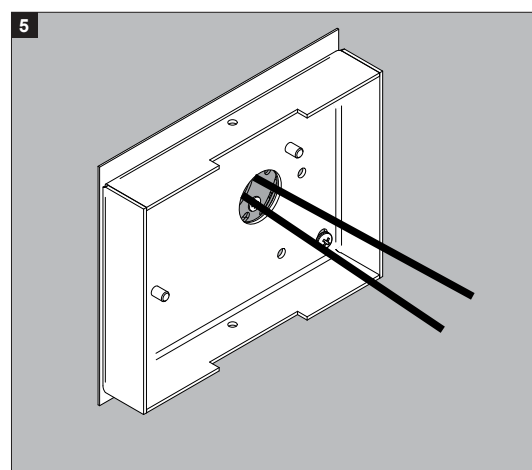

INSTALLATION LUMINAIRE

Accessories