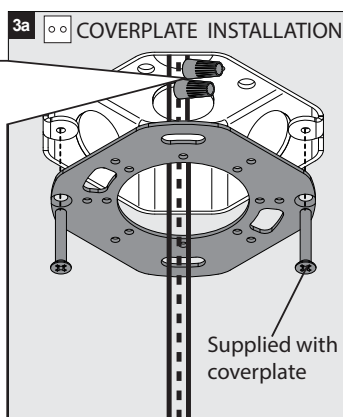

INSTALLATION LUMINAIRE

Accessories