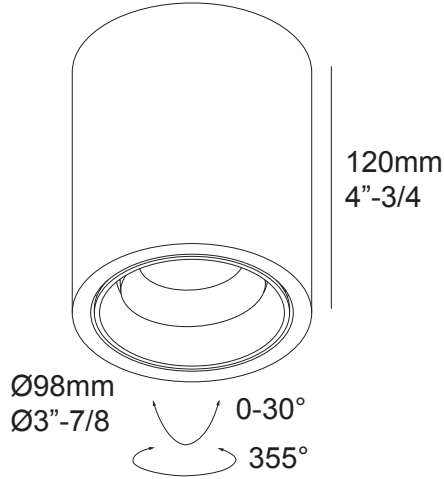

BOXY R OK 92733 DIM8 ◇
6 251 77 811 922 ED8 ◇
 ◇ = B-B / B-MATT / W-B / W-W
BOXY R OK 93033 DIM8 ◇
6 251 77 811 932 ED8 ◇
 ◇ = B-B / B-MATT / W-B / W-W
BOXY R OK 93533 DIM8 ◇
6 251 77 811 952 ED8 ◇
 ◇ = B-B / B-MATT / W-B / W-W

Application

Ceiling surface mounted only
 Installation to a standard 4" octagonal box with optional Mud kit or Coverplate installation
 For indoor and outdoor use

Color Finish

W - White
 B - Black
 MATT - Gold matte

Light source

1x Powered White 10,4W

Product description

Surface treated aluminum housing
 Input voltage: 120V / 60Hz
 Electronic dimmable power supply included,
 500mA current controlled, Mains dimmable
 Suitable for dry or damp
 Protected against solid objects greater than 12 mm ➡ IP20
 Weight: 1,3lbs 0,6kg