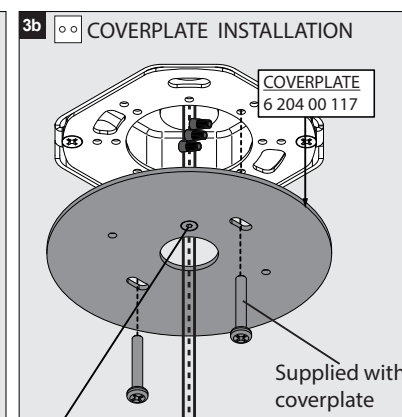

INSTALLATION LUMINAIRE

Accessories