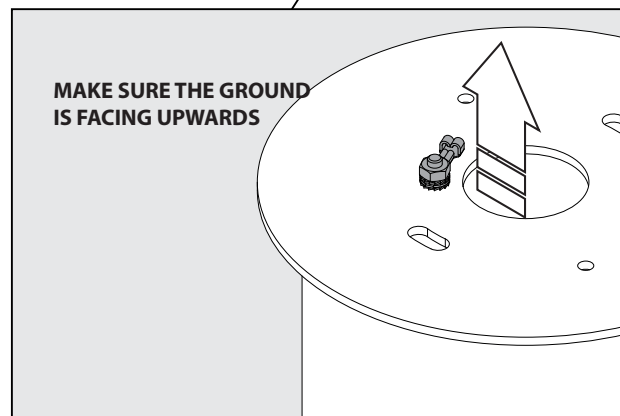

INSTALLATION LUMINAIRE

Accessories