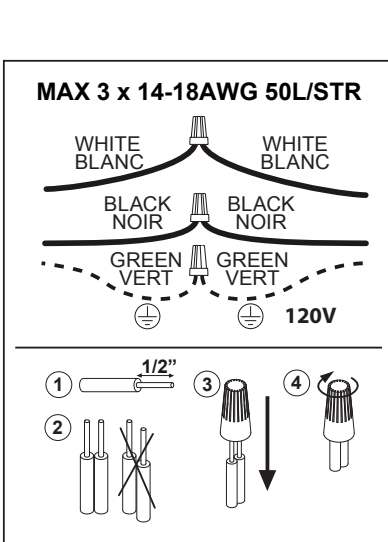

INSTALLATION LUMINAIRE

Accessories