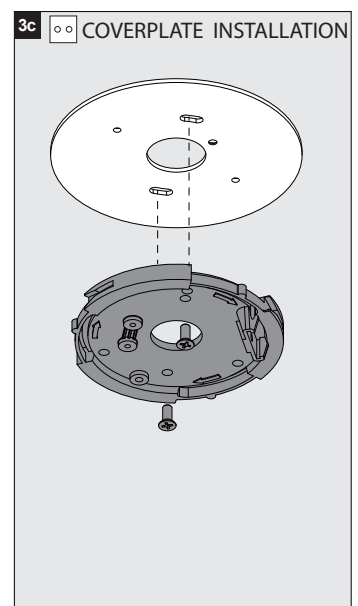

INSTALLATION LUMINAIRE

Accessories