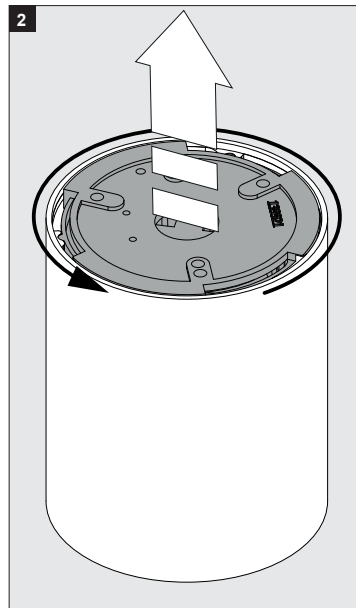

INSTALLATION LUMINAIRE

Accessories