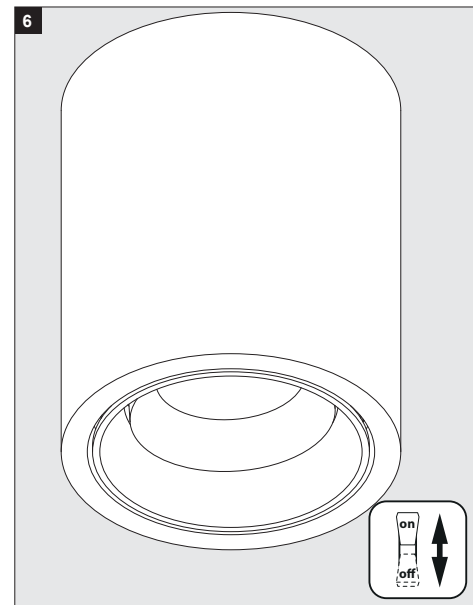

INSTALLATION LUMINAIRE

De verlichtingsbron van dit verlichtingstoestel zal enkel door de fabrikant of door de fabrikant aangestelde installateur vervangen worden.

La source lumière de cet appareil ne sera remplacée que par l'entreprise ou par un agent reconnu.

Das enthaltene Leuchtmittel sollte nur durch entsprechendes Fachpersonal ersetzt werden.

The light source contained in this luminaire shall only be replaced by the manufacturer or his service agent.

La fuente de iluminación que tiene esta luminaria sólo puede remplazarse por el fabricante o por un instalador autorizado.

La sorgente luminosa incorporata in questo apparecchio può essere sostituita solo dal produttore, da un suo centro assistenza oppure da una persona in possesso della necessaria abilitazione.