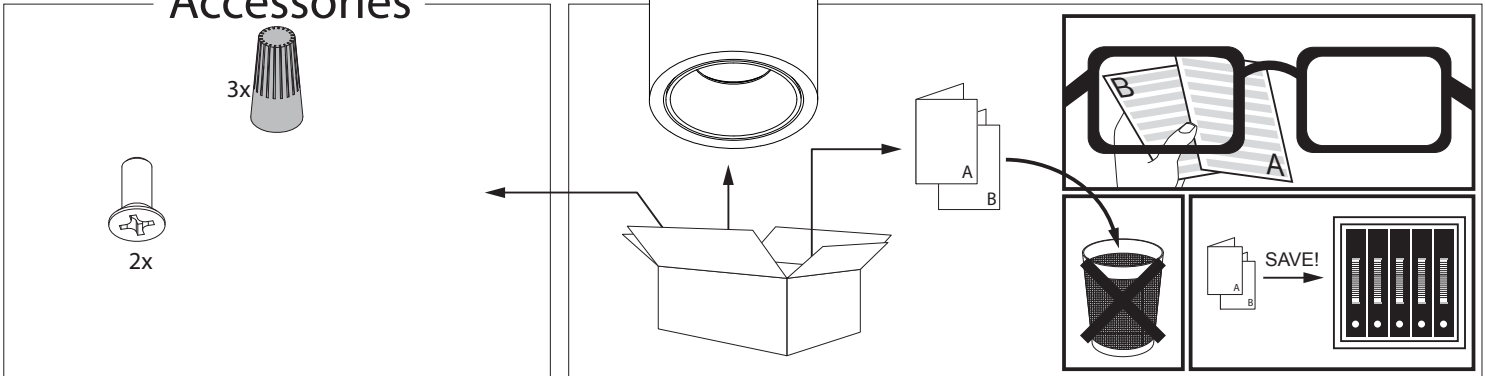

INSTALLATION LUMINAIRE

Accessories