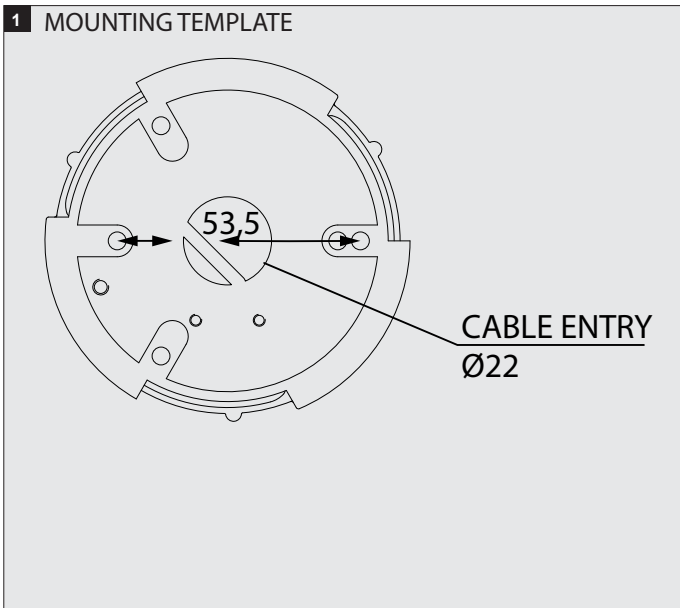

INSTALLATION LUMINAIRE

Accessories