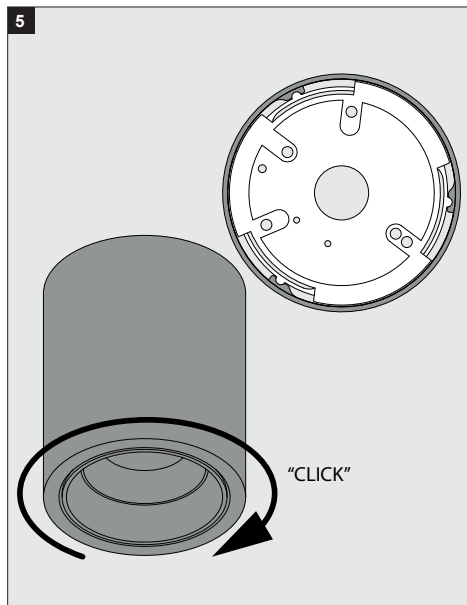

INSTALLATION LUMINAIRE

De verlichtingsbron van dit verlichtingstoestel zal enkel door de fabrikant of door de fabrikant aangestelde installateur vervangen worden.

La source lumière de cet appareil ne sera remplacée que par l'entreprise ou par un agent reconnu.

Das enthaltene Leuchtmittel sollte nur durch entsprechendes Fachpersonal ersetzt werden.

The light source contained in this luminaire shall only be replaced by the manufacturer or his service agent.

La fuente de iluminación que tiene esta luminaria sólo puede remplazarse por el fabricante o por un instalador autorizado.

La sorgente luminosa incorporata in questo apparecchio può essere sostituita solo dal produttore, da un suo centro assistenza oppure da una persona in possesso della necessaria abilitazione.