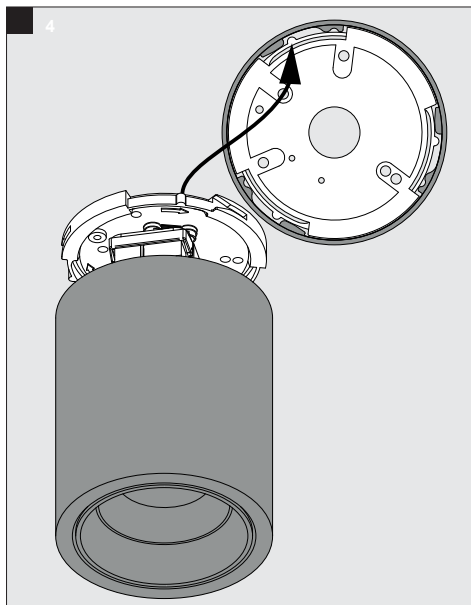

INSTALLATION LUMINAIRE

De verlichtingsbron van dit verlichtingstoestel zal enkel door de fabrikant of door de fabrikant aangestelde installateur vervangen worden.

La source lumière de cet appareil ne sera remplacée que par l'entreprise ou par un agent reconnu.

Das enthaltene Leuchtmittel sollte nur durch entsprechendes Fachpersonal ersetzt werden.

The light source contained in this luminaire shall only be replaced by the manufacturer or his service agent.

La fuente de iluminación que tiene esta luminaria sólo puede remplazarse por el fabricante o por un instalador autorizado.

La sorgente luminosa incorporata in questo apparecchio può essere sostituita solo dal produttore, da un suo centro assistenza oppure da una persona in possesso della necessaria abilitazione.