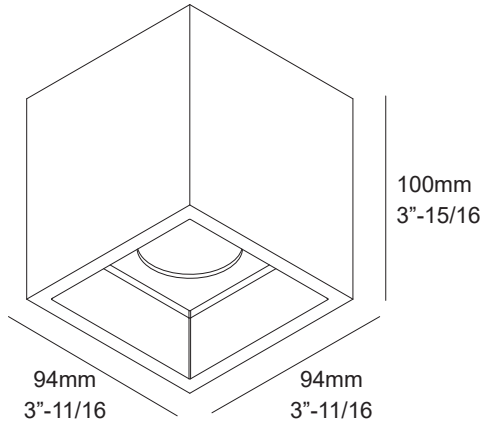

- QOBY S 92733 DIM8** ◇  
 6 251 76 811 922 ED8 ◇  
 ◇= B / W
- QOBY S 93033 DIM8** ◇  
 6 251 76 811 932 ED8 ◇  
 ◇= B / W
- QOBY S 93533 DIM8** ◇  
 6 251 76 811 952 ED8 ◇  
 ◇= B / W

**Application**

Ceiling surface mounted  
 Installation to a standard 4" octagonal box with Mud kit or coverplate required.  
 For indoor use

**Color Finish**

B - Black  
 W - White

**Light source**

1x Poweredled white 10,4W

**Product description**

Surface treated aluminum housing  
 Electronic power supply included. 120V input, 60Hz -500 mA current controlled class 2 output.Mains dimmable (10-100% light output)  
 Suitable for dry and damp locations → IP20  
 Weight: 1,3lbs 0,6kg

**Accessories**

**MAX 3 x 14-18AWG 50L/STR**

WHITE BLANC	L		WHITE BLANC
BLACK NOIR	N		BLACK NOIR
GREEN VERT			GREEN VERT

**1**  $\frac{1}{2}''$

**2**

**3**

**4**

 INSTALLATION LUMINAIRE