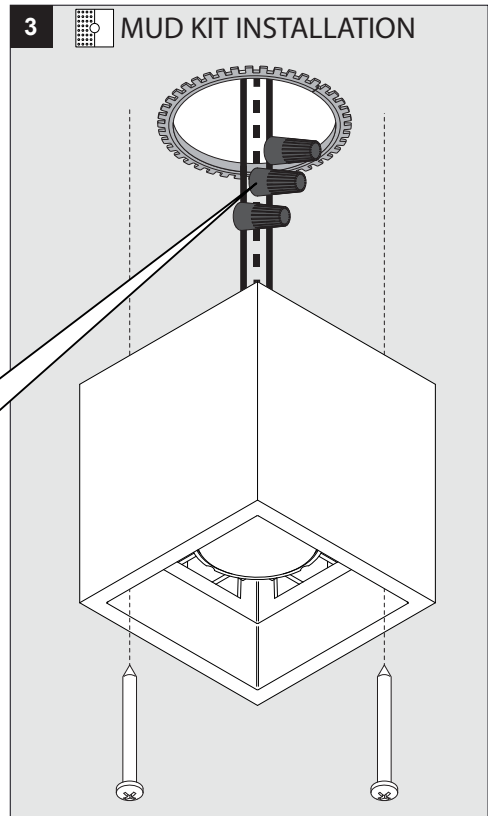

Ceiling surface mounted  
 Installation to a standard 4" octagonal box with Mud kit or coverplate required.  
 For indoor use

**Color Finish**

B - Black  
 W - White

**Light source**

1x Poweredled white 10,4W

**Product description**

Surface treated aluminum housing  
 Electronic power supply included. 120V input, 60Hz -500 mA current controlled class 2 output.Mains dimmable (10-100% light output)  
 Suitable for dry and damp locations → IP20  
 Weight: 1,3lbs 0,6kg

**Accessories**

**MAX 3 x 14-18AWG 50L/STR**

WHITE BLANC	L		WHITE BLANC
BLACK NOIR	N		BLACK NOIR
GREEN VERT			GREEN VERT

**1**  $\frac{1}{2}''$

**2**

**3**

**4**

 INSTALLATION LUMINAIRE