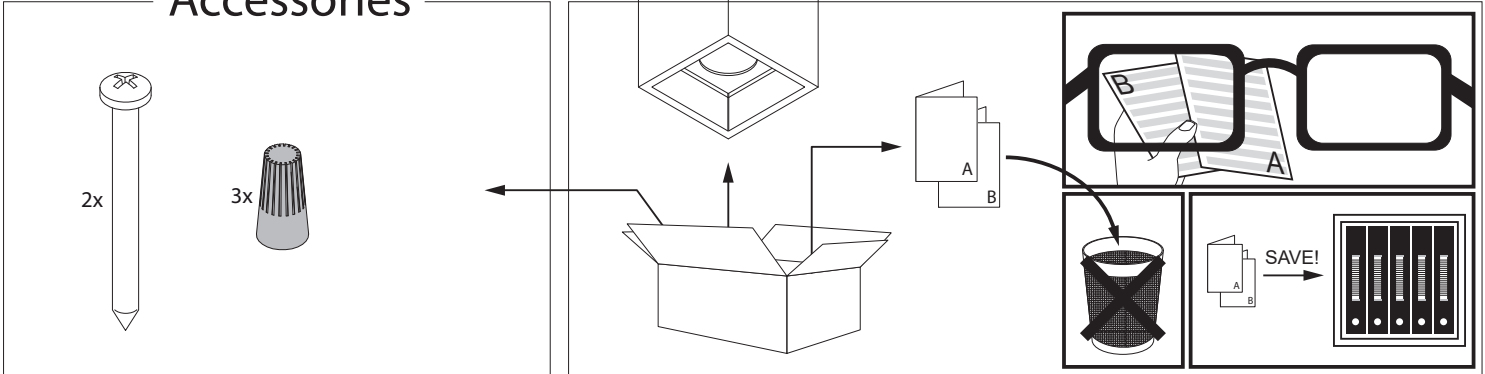

Ceiling surface mounted  
 Installation to a standard 4" octagonal box with Mud kit or coverplate required.  
 For indoor use

**Color Finish**

B - Black  
 W - White

**Light source**

1x Poweredled white 10,4W

**Product description**

Surface treated aluminum housing  
 Electronic power supply included. 120V input, 60Hz -500 mA current controlled class 2 output.Mains dimmable (10-100% light output)  
 Suitable for dry and damp locations → IP20  
 Weight: 1,3lbs 0,6kg

**Accessories**

**MAX 3 x 14-18AWG 50L/STR**

WHITE BLANC	L		WHITE BLANC
BLACK NOIR	N		BLACK NOIR
GREEN VERT			GREEN VERT

**1**  $\frac{1}{2}''$

**2**

**3**

**4**

 INSTALLATION LUMINAIRE