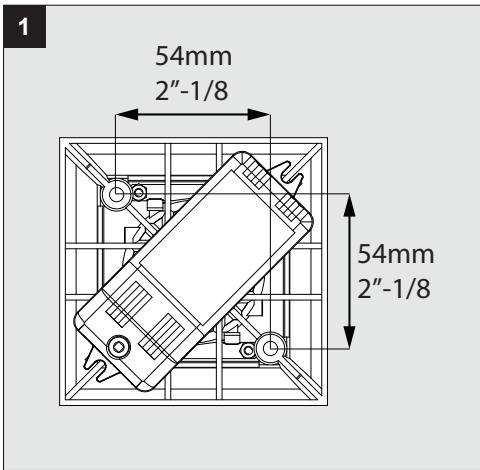

Ceiling surface mounted  
 Installation to a standard 4" octagonal box with Mud kit or coverplate required.  
 For indoor use

**Color Finish**

B - Black  
 W - White

**Light source**

1x Poweredled white 10,4W

**Product description**

Surface treated aluminum housing  
 Electronic power supply included. 120V input, 60Hz -500 mA current controlled class 2 output.Mains dimmable (10-100% light output)  
 Suitable for dry and damp locations → IP20  
 Weight: 1,3lbs 0,6kg

**Accessories**

**MAX 3 x 14-18AWG 50L/STR**

WHITE BLANC	L		WHITE BLANC
BLACK NOIR	N		BLACK NOIR
GREEN VERT			GREEN VERT

**1**  $\frac{1}{2}''$

**2**

**3**

**4**

 INSTALLATION LUMINAIRE