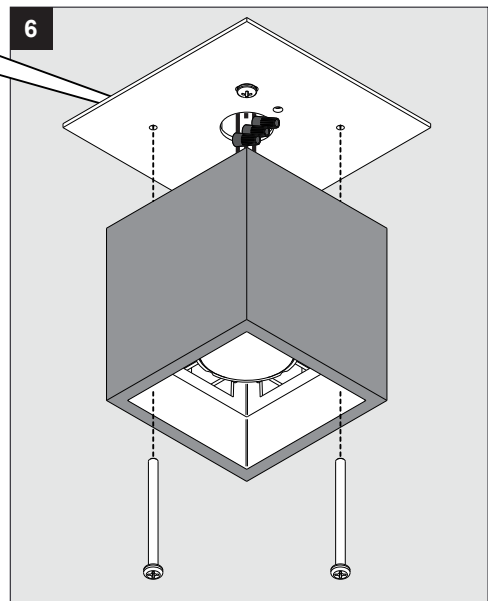

**Product description**

Surface treated aluminum housing  
 Electronic power supply included. 120V input, 60Hz -500 mA current controlled class 2 output.Mains dimmable (10-100% light output)  
 Suitable for dry and damp locations → IP20  
 Weight: 1,3lbs 0,6kg

**Accessories**

**MAX 3 x 14-18AWG 50L/STR**

WHITE BLANC	L		WHITE BLANC
BLACK NOIR	N		BLACK NOIR
GREEN VERT			GREEN VERT

**1**  $\frac{1}{2}''$

**2**

**3**

**4**

 INSTALLATION LUMINAIRE