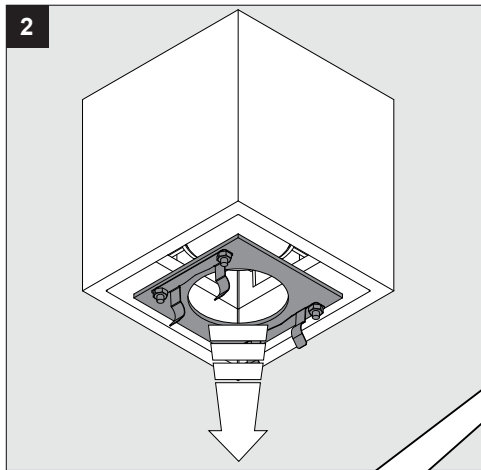

Ceiling surface mounted  
 Installation to a standard 4" octagonal box with Mud kit or coverplate required.  
 For indoor use

**Color Finish**

B - Black  
 W - White

**Light source**

1x Poweredled white 10,4W

**Product description**

Surface treated aluminum housing  
 Electronic power supply included. 120V input, 60Hz -500 mA current controlled class 2 output.Mains dimmable (10-100% light output)  
 Suitable for dry and damp locations → IP20  
 Weight: 1,3lbs 0,6kg

**Accessories**

**MAX 3 x 14-18AWG 50L/STR**

WHITE BLANC	L		WHITE BLANC
BLACK NOIR	N		BLACK NOIR
GREEN VERT			GREEN VERT

**1**  $\frac{1}{2}''$

**2**

**3**

**4**

 INSTALLATION LUMINAIRE