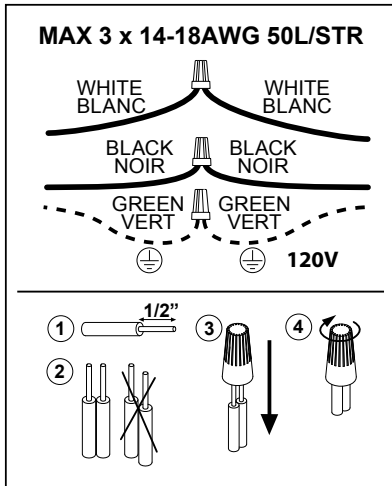

Application

Ceiling surface mounted only
 Installation to a standard 4" octagonal box with optional Mud kit or Coverplate installation
 For indoor and outdoor use

Color Finish

W - White
 B - Black
 MATT - Gold matte

Light source

1x Powered White 10,4W

Product description

Surface treated aluminum housing
 Input voltage: 120V / 60Hz
 Electronic dimmable power supply included,
 500mA current controlled, Mains dimmable
 Suitable for dry or damp
 Protected against dust - Spraying water ➡ IP53
 Weight: 1,3lbs 0,6kg

100mm
 3"-15/16

Ø90mm
 Ø3"-9/16

Requirements

6 204 00 117 COVERPLATE R117
 OR
 6 207 02 02 MUD KIT 2

Accessories not supplied (option)

251 70 03 01 BOXY HONEYCOMB
 251 70 03 04 BOXY SOFTENING LENS
 251 70 03 05 BOXY GLASS SBL

INSTALLATION LUMINAIRE

Accessories

1 MOUNTING TEMPLATE

3a COVERPLATE INSTALLATION

3b COVERPLATE INSTALLATION

3c COVERPLATE INSTALLATION

INSTALLATION LUMINAIRE

4 MUD KIT INSTALLATION