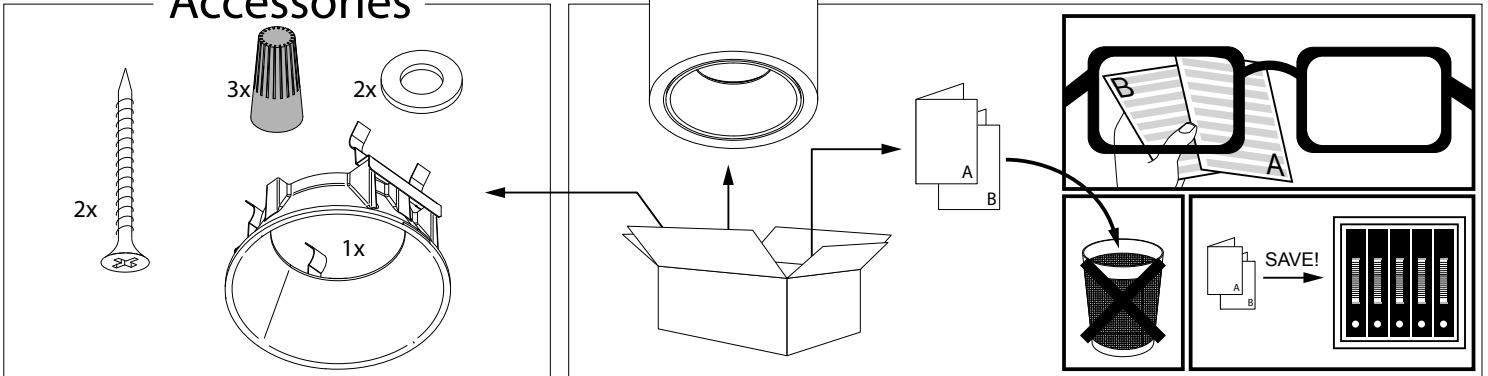

INSTALLATION LUMINAIRE

Accessories