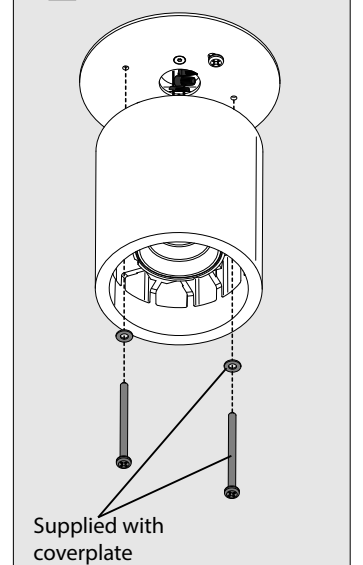

Light source

1x Powered White 10,4W

Product description

Surface treated aluminum housing
 Input voltage: 120V / 60Hz
 Electronic dimmable power supply included,
 500mA current controlled, Mains dimmable
 Suitable for dry or damp
 Protected against dust - Spraying water ➡ IP53
 Weight: 1,3lbs 0,6kg

100mm
 3"-15/16

Ø90mm
 Ø3"-9/16

Requirements

6 204 00 117 COVERPLATE R117
 OR
 6 207 02 02 MUD KIT 2

Accessories not supplied (option)

251 70 03 01 BOXY HONEYCOMB
 251 70 03 04 BOXY SOFTENING LENS
 251 70 03 05 BOXY GLASS SBL

INSTALLATION LUMINAIRE

Accessories

1 MOUNTING TEMPLATE

3a COVERPLATE INSTALLATION

3b COVERPLATE INSTALLATION

3c COVERPLATE INSTALLATION

INSTALLATION LUMINAIRE

4 MUD KIT INSTALLATION