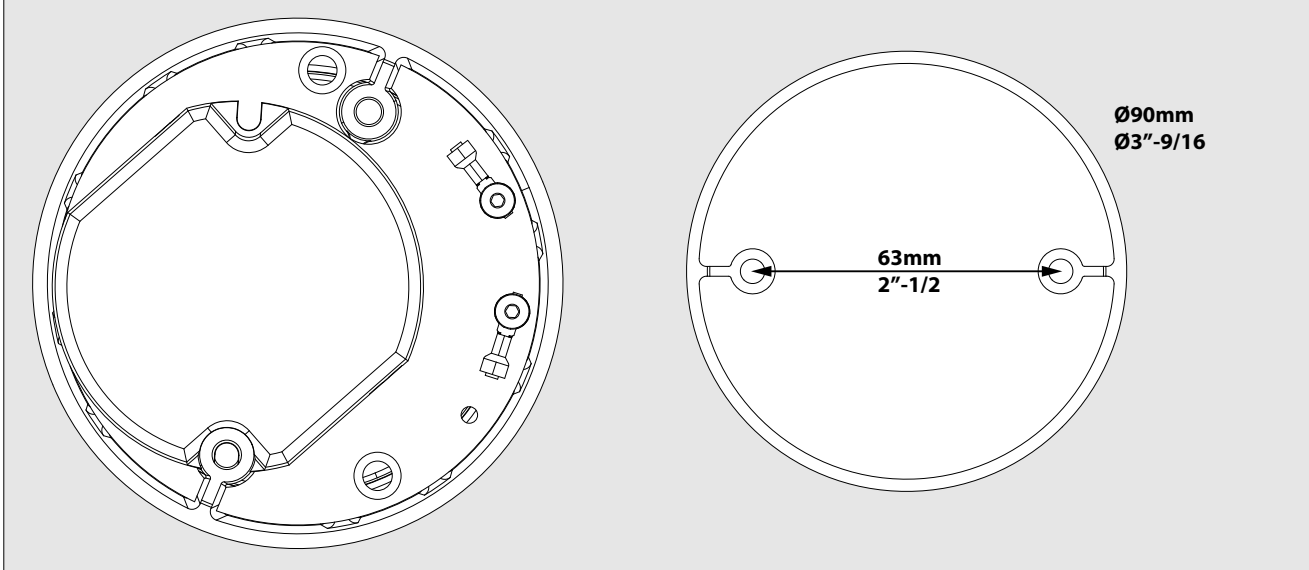

1 MOUNTING TEMPLATE