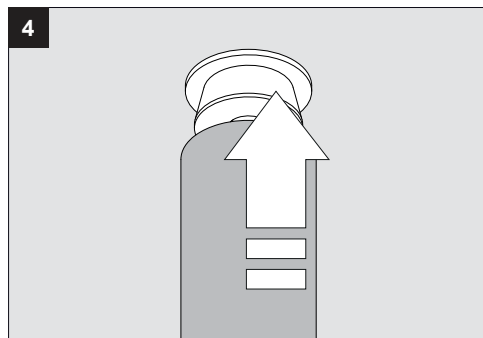

INSTALLATION LUMINAIRE

Accessories

De verlichtingsbron van dit verlichtingstoestel zal enkel door de fabrikant of door de fabrikant aangestelde installateur vervangen worden.

La source lumière de cet appareil ne sera remplacée que par l'entreprise ou par un agent reconnu.

Das enthaltene Leuchtmittel sollte nur durch entsprechendes Fachpersonal ersetzt werden.

The light source contained in this luminaire shall only be replaced by the manufacturer or his service agent.

La fuente de iluminación que tiene esta luminaria sólo puede remplazarse por el fabricante o por un instalador autorizado.

La sorgente luminosa incorporata in questo apparecchio può essere sostituita solo dal produttore, da un suo centro assistenza oppure da una persona in possesso della necessaria abilitazione.