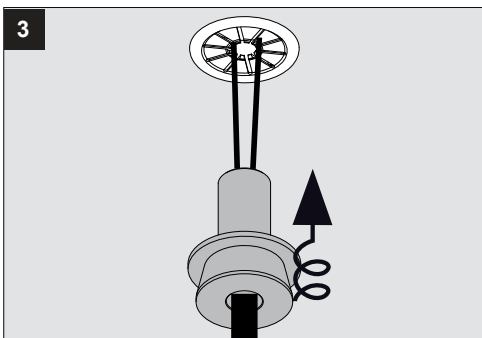

INSTALLATION LUMINAIRE

Accessories

De verlichtingsbron van dit verlichtingstoestel zal enkel door de fabrikant of door de fabrikant aangestelde installateur vervangen worden.

La source lumière de cet appareil ne sera remplacée que par l'entreprise ou par un agent reconnu.

Das enthaltene Leuchtmittel sollte nur durch entsprechendes Fachpersonal ersetzt werden.

The light source contained in this luminaire shall only be replaced by the manufacturer or his service agent.

La fuente de iluminación que tiene esta luminaria sólo puede remplazarse por el fabricante o por un instalador autorizado.

La sorgente luminosa incorporata in questo apparecchio può essere sostituita solo dal produttore, da un suo centro assistenza oppure da una persona in possesso della necessaria abilitazione.