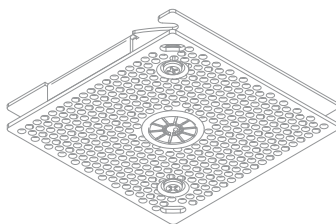

**NEEDLE 1 TRC 92713**◇

6 25014 9210◇

◇= BBR / FG

**NEEDLE 1 TRC 92733**◇

6 25014 9220◇

◇= BBR / FG

**NEEDLE 1 TRC 93013**◇

6 25014 9310◇

◇= BBR / FG

**NEEDLE 1 TRC 93033**◇

6 25014 9320◇

◇= BBR / FG

**NEEDLE 1 TRC 93513**◇

6 25014 9510◇

◇= BBR / FG

**NEEDLE 1 TRC 93533**◇

6 25014 9520◇

◇= BBR / FG

238mm  
9"-3/8

Ø30mm  
Ø1"-3/16

**Application**

Ceiling surface suspended  
Installation to a MUD KIT  
For indoor use only

**Color Finish**

FG - Flemish Gold  
BBR - Black Bronze

**Light source**

1x Poweredled white MAX. 8,7W

**Product description**

Powder coated aluminum construction  
MAX. 700mA current controlled class 2 output required, remote  
Suitable for dry or damp locations  
Protected against solid objects greater than 12mm ➡ IP20  
Weight: 0,4lbs 0,2kg