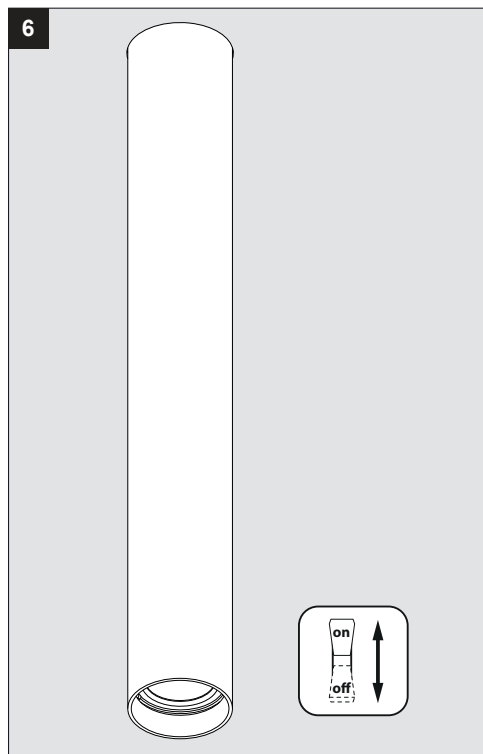

INSTALLATION LUMINAIRE

Accessories

De verlichtingsbron van dit verlichtingstoestel zal enkel door de fabrikant of door de fabrikant aangestelde installateur vervangen worden.

La source lumière de cet appareil ne sera remplacée que par l'entreprise ou par un agent reconnu.

Das enthaltene Leuchtmittel sollte nur durch entsprechendes Fachpersonal ersetzt werden.

The light source contained in this luminaire shall only be replaced by the manufacturer or his service agent.

La fuente de iluminación que tiene esta luminaria sólo puede remplazarse por el fabricante o por un instalador autorizado.

La sorgente luminosa incorporata in questo apparecchio può essere sostituita solo dal produttore, da un suo centro assistenza oppure da una persona in possesso della necessaria abilitazione.