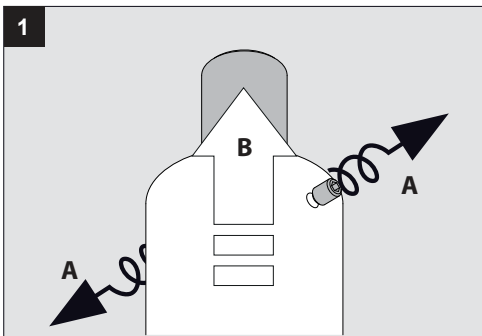

INSTALLATION LUMINAIRE

Accessories

De verlichtingsbron van dit verlichtingstoestel zal enkel door de fabrikant of door de fabrikant aangestelde installateur vervangen worden.

La source lumière de cet appareil ne sera remplacée que par l'entreprise ou par un agent reconnu.

Das enthaltene Leuchtmittel sollte nur durch entsprechendes Fachpersonal ersetzt werden.

The light source contained in this luminaire shall only be replaced by the manufacturer or his service agent.

La fuente de iluminación que tiene esta luminaria sólo puede remplazarse por el fabricante o por un instalador autorizado.

La sorgente luminosa incorporata in questo apparecchio può essere sostituita solo dal produttore, da un suo centro assistenza oppure da una persona in possesso della necessaria abilitazione.