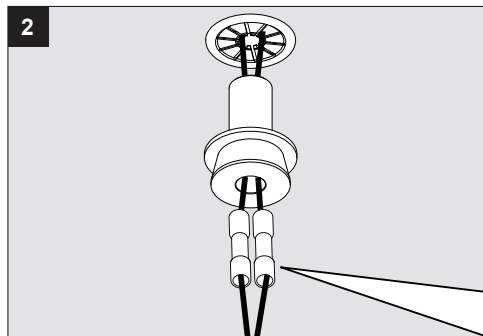

INSTALLATION LUMINAIRE

Accessories

De verlichtingsbron van dit verlichtingstoestel zal enkel door de fabrikant of door de fabrikant aangestelde installateur vervangen worden.

La source lumière de cet appareil ne sera remplacée que par l'entreprise ou par un agent reconnu.

Das enthaltene Leuchtmittel sollte nur durch entsprechendes Fachpersonal ersetzt werden.

The light source contained in this luminaire shall only be replaced by the manufacturer or his service agent.

La fuente de iluminación que tiene esta luminaria sólo puede remplazarse por el fabricante o por un instalador autorizado.

La sorgente luminosa incorporata in questo apparecchio può essere sostituita solo dal produttore, da un suo centro assistenza oppure da una persona in possesso della necessaria abilitazione.