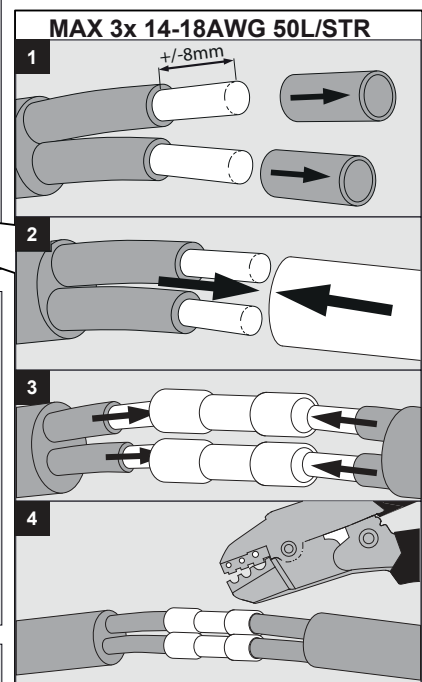

INSTALLATION LUMINAIRE

Accessories

De verlichtingsbron van dit verlichtingstoestel zal enkel door de fabrikant of door de fabrikant aangestelde installateur vervangen worden.

La source lumière de cet appareil ne sera remplacée que par l'entreprise ou par un agent reconnu.

Das enthaltene Leuchtmittel sollte nur durch entsprechendes Fachpersonal ersetzt werden.

The light source contained in this luminaire shall only be replaced by the manufacturer or his service agent.

La fuente de iluminación que tiene esta luminaria sólo puede remplazarse por el fabricante o por un instalador autorizado.

La sorgente luminosa incorporata in questo apparecchio può essere sostituita solo dal produttore, da un suo centro assistenza oppure da una persona in possesso della necessaria abilitazione.