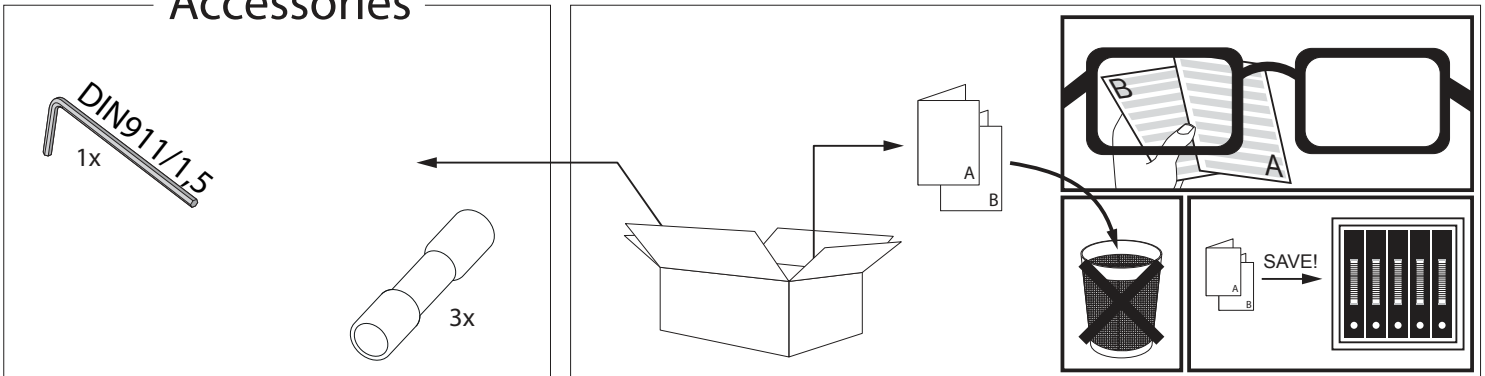

INSTALLATION LUMINAIRE

Accessories

De verlichtingsbron van dit verlichtingstoestel zal enkel door de fabrikant of door de fabrikant aangestelde installateur vervangen worden.

La source lumière de cet appareil ne sera remplacée que par l'entreprise ou par un agent reconnu.

Das enthaltene Leuchtmittel sollte nur durch entsprechendes Fachpersonal ersetzt werden.

The light source contained in this luminaire shall only be replaced by the manufacturer or his service agent.

La fuente de iluminación que tiene esta luminaria sólo puede remplazarse por el fabricante o por un instalador autorizado.

La sorgente luminosa incorporata in questo apparecchio può essere sostituita solo dal produttore, da un suo centro assistenza oppure da una persona in possesso della necessaria abilitazione.