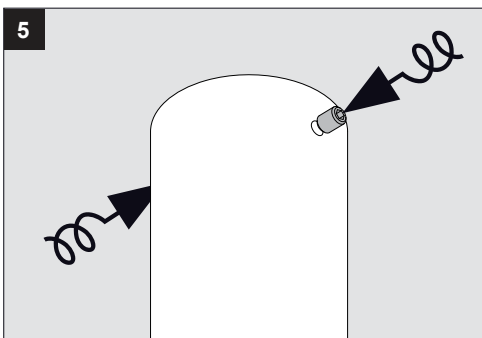

INSTALLATION LUMINAIRE

Accessories

De verlichtingsbron van dit verlichtingstoestel zal enkel door de fabrikant of door de fabrikant aangestelde installateur vervangen worden.

La source lumière de cet appareil ne sera remplacée que par l'entreprise ou par un agent reconnu.

Das enthaltene Leuchtmittel sollte nur durch entsprechendes Fachpersonal ersetzt werden.

The light source contained in this luminaire shall only be replaced by the manufacturer or his service agent.

La fuente de iluminación que tiene esta luminaria sólo puede remplazarse por el fabricante o por un instalador autorizado.

La sorgente luminosa incorporata in questo apparecchio può essere sostituita solo dal produttore, da un suo centro assistenza oppure da una persona in possesso della necessaria abilitazione.