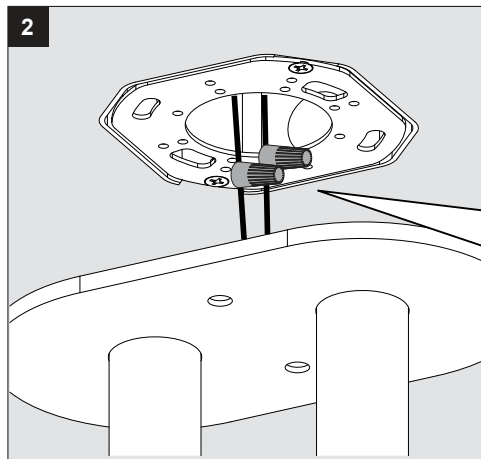

INSTALLATION LUMINAIRE

Accessories

De verlichtingsbron van dit verlichtingstoestel zal enkel door de fabrikant of door de fabrikant aangestelde installateur vervangen worden.

La source lumière de cet appareil ne sera remplacée que par l'entreprise ou par un agent reconnu.

Das enthaltene Leuchtmittel sollte nur durch entsprechendes Fachpersonal ersetzt werden.

The light source contained in this luminaire shall only be replaced by the manufacturer or his service agent.

La fuente de iluminación que tiene esta luminaria sólo puede remplazarse por el fabricante o por un instalador autorizado.

La sorgente luminosa incorporata in questo apparecchio può essere sostituita solo dal produttore, da un suo centro assistenza oppure da una persona in possesso della necessaria abilitazione.