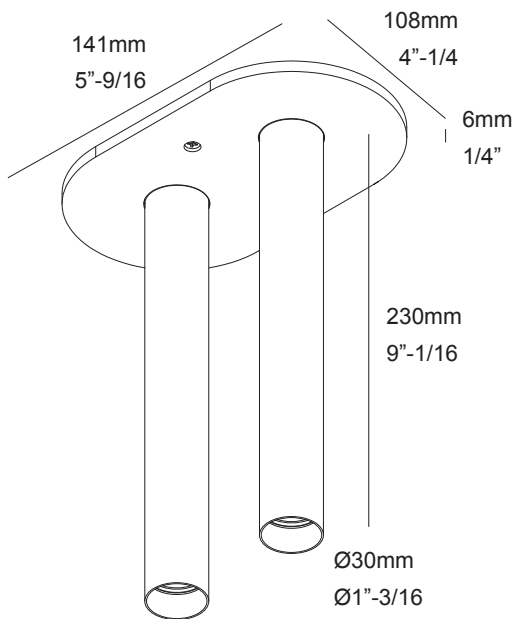

6 25012 9520◇

◇= BBR / FG

Application

Ceiling surface suspended
Installation to a standard 4" octagonal box
For indoor use only

Color Finish

FG - Flemish Gold
BBR - Black Bronze

Light source

2 x Powered white MAX. 8,7W

Product description

Powder coated aluminum construction
Max. 700mA current controlled class 2 output required, remote
Suitable for dry or damp locations
Protected against solid objects greater than 12mm ➡ IP20
Weight: 0,7lbs 0,3kg