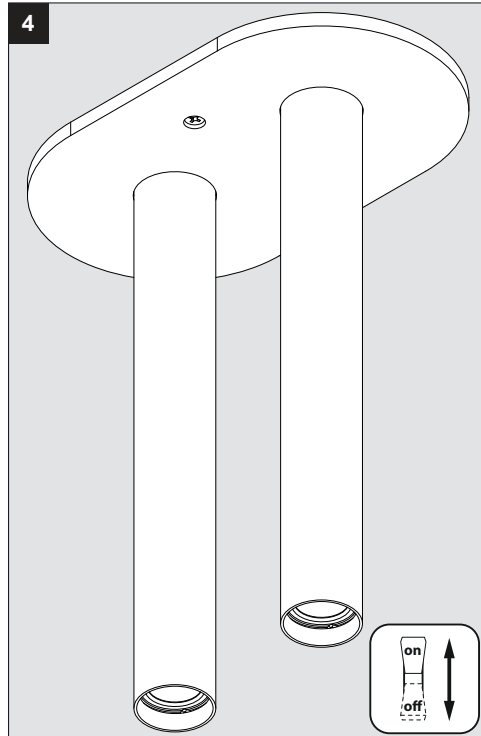

INSTALLATION LUMINAIRE

Accessories

De verlichtingsbron van dit verlichtingstoestel zal enkel door de fabrikant of door de fabrikant aangestelde installateur vervangen worden.

La source lumière de cet appareil ne sera remplacée que par l'entreprise ou par un agent reconnu.

Das enthaltene Leuchtmittel sollte nur durch entsprechendes Fachpersonal ersetzt werden.

The light source contained in this luminaire shall only be replaced by the manufacturer or his service agent.

La fuente de iluminación que tiene esta luminaria sólo puede remplazarse por el fabricante o por un instalador autorizado.

La sorgente luminosa incorporata in questo apparecchio può essere sostituita solo dal produttore, da un suo centro assistenza oppure da una persona in possesso della necessaria abilitazione.