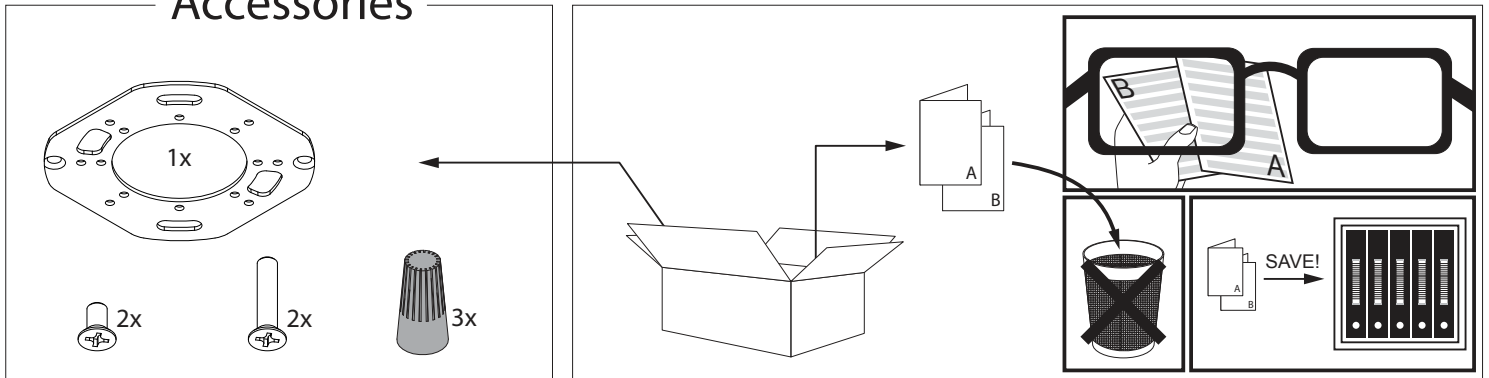

INSTALLATION LUMINAIRE

Accessories

De verlichtingsbron van dit verlichtingstoestel zal enkel door de fabrikant of door de fabrikant aangestelde installateur vervangen worden.

La source lumière de cet appareil ne sera remplacée que par l'entreprise ou par un agent reconnu.

Das enthaltene Leuchtmittel sollte nur durch entsprechendes Fachpersonal ersetzt werden.

The light source contained in this luminaire shall only be replaced by the manufacturer or his service agent.

La fuente de iluminación que tiene esta luminaria sólo puede remplazarse por el fabricante o por un instalador autorizado.

La sorgente luminosa incorporata in questo apparecchio può essere sostituita solo dal produttore, da un suo centro assistenza oppure da una persona in possesso della necessaria abilitazione.