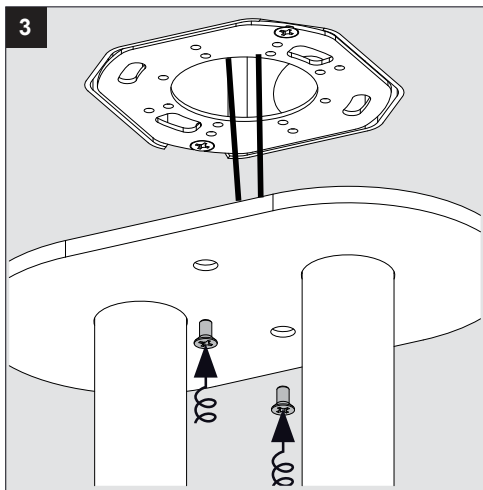

INSTALLATION LUMINAIRE

Accessories

De verlichtingsbron van dit verlichtingstoestel zal enkel door de fabrikant of door de fabrikant aangestelde installateur vervangen worden.

La source lumière de cet appareil ne sera remplacée que par l'entreprise ou par un agent reconnu.

Das enthaltene Leuchtmittel sollte nur durch entsprechendes Fachpersonal ersetzt werden.

The light source contained in this luminaire shall only be replaced by the manufacturer or his service agent.

La fuente de iluminación que tiene esta luminaria sólo puede remplazarse por el fabricante o por un instalador autorizado.

La sorgente luminosa incorporata in questo apparecchio può essere sostituita solo dal produttore, da un suo centro assistenza oppure da una persona in possesso della necessaria abilitazione.