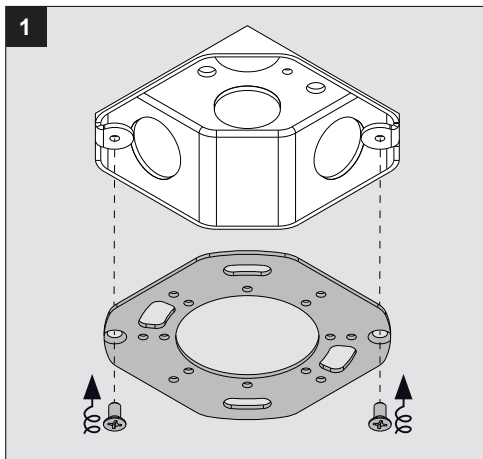

INSTALLATION LUMINAIRE

Accessories

De verlichtingsbron van dit verlichtingstoestel zal enkel door de fabrikant of door de fabrikant aangestelde installateur vervangen worden.

La source lumière de cet appareil ne sera remplacée que par l'entreprise ou par un agent reconnu.

Das enthaltene Leuchtmittel sollte nur durch entsprechendes Fachpersonal ersetzt werden.

The light source contained in this luminaire shall only be replaced by the manufacturer or his service agent.

La fuente de iluminación que tiene esta luminaria sólo puede remplazarse por el fabricante o por un instalador autorizado.

La sorgente luminosa incorporata in questo apparecchio può essere sostituita solo dal produttore, da un suo centro assistenza oppure da una persona in possesso della necessaria abilitazione.