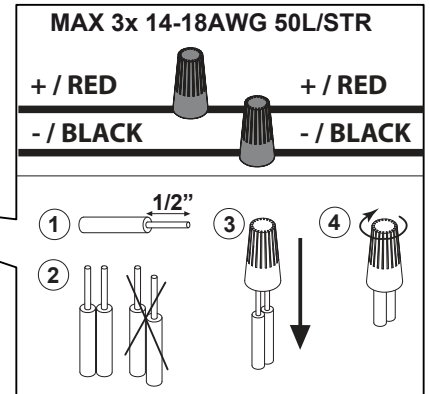

INSTALLATION LUMINAIRE

Accessories

De verlichtingsbron van dit verlichtingstoestel zal enkel door de fabrikant of door de fabrikant aangestelde installateur vervangen worden.

La source lumière de cet appareil ne sera remplacée que par l'entreprise ou par un agent reconnu.

Das enthaltene Leuchtmittel sollte nur durch entsprechendes Fachpersonal ersetzt werden.

The light source contained in this luminaire shall only be replaced by the manufacturer or his service agent.

La fuente de iluminación que tiene esta luminaria sólo puede remplazarse por el fabricante o por un instalador autorizado.

La sorgente luminosa incorporata in questo apparecchio può essere sostituita solo dal produttore, da un suo centro assistenza oppure da una persona in possesso della necessaria abilitazione.