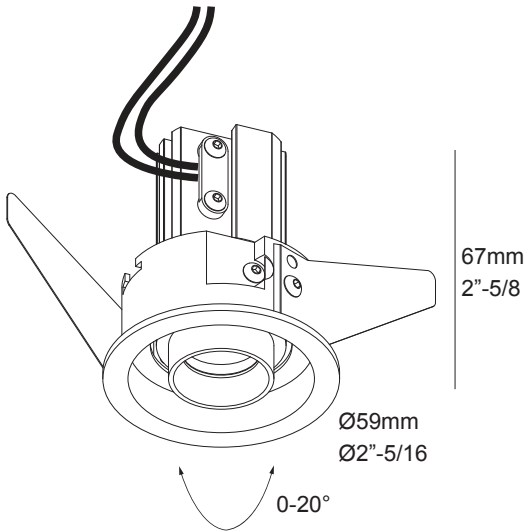

**Application**

Ceiling semi recessed mounted  
Finishing section to be used with DELTA LIGHT rough-in housing, plasterframe  
For indoor use only

**Color Finish**

W - White  
B - Black

**Light source**

One 4,1W POWERLED WHITE module included

**Power Supply**

Remote current controled class 2 power supply required. (Not supplied)  
Max 350mA, typical forward voltage 11,8V.  
Do not interconnect in paralle!

**Specification features**

Powder coated aluminum assembly  
Pre-installed springs for easy installation  
Suitable for damp locations

**Dimensions**

Height: 67mm = 2"-5/8  
Width: Ø59mm = Ø2"-5/16  
Ceiling Cut out: Ø54mm = Ø1"-1/8

**Required options ( Values per LED )**

New construction  
Housing for IC and/or airtight applications

Range	Installation type	Lamp Source	Opening	Voltage	Mounting Option
				1 - 120V 2 - 277V 3 - 120-277V	
6	202	7 - IC AT Housing S	00 -	108 - Plate R54	0 - No bar hangers 1 - Bar hangers standard