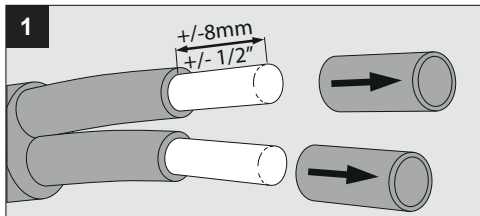

INSTALLATION LUMINAIRE

Accessories

MAX 3x 14-18AWG 50L/STR