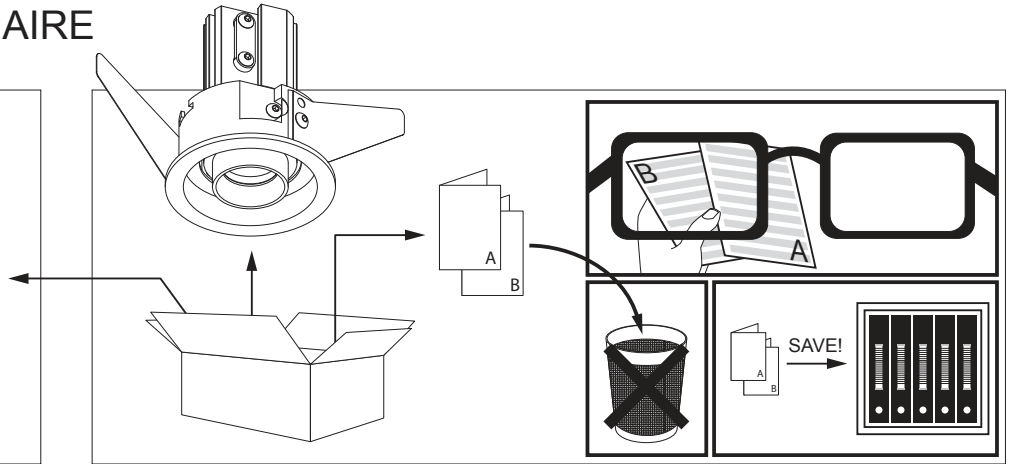

INSTALLATION LUMINAIRE

Accessories

MAX 3x 14-18AWG 50L/STR