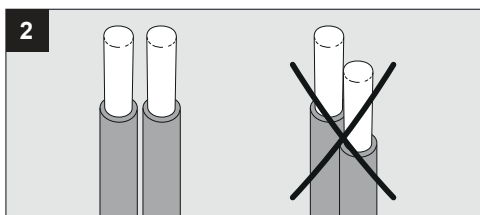

INSTALLATION LUMINAIRE

Accessories

MAX 3x 14-18AWG 50L/STR