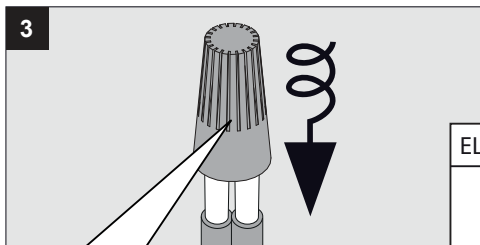

INSTALLATION LUMINAIRE

Accessories

MAX 3x 14-18AWG 50L/STR