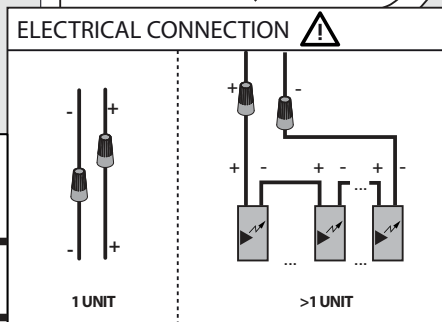

De verlichtingsbron van dit verlichtingstoestel zal enkel door de fabrikant of door de fabrikant aangestelde installateur vervangen worden.

La source lumière de cet appareil ne sera remplacée que par l'entreprise ou par un agent reconnu.

Das enthaltene Leuchtmittel sollte nur durch entsprechendes Fachpersonal ersetzt werden.

The light source contained in this luminaire shall only be replaced by the manufacturer or his service agent.

La fuente de iluminación que tiene esta luminaria sólo puede remplazarse por el fabricante o por un instalador autorizado.

La sorgente luminosa incorporata in questo apparecchio può essere sostituita solo dal produttore, da un suo centro assistenza oppure da una persona in possesso della necessaria abilitazione.