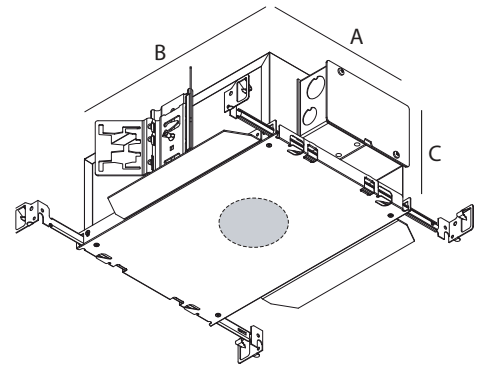

INSTALLATION LUMINAIRE

Rough-in Housing Required

if not installed in a class 2 power limited circuit

A:8"-5/8 x B:14"-3/16 x C:4"-3/4

HOUSING