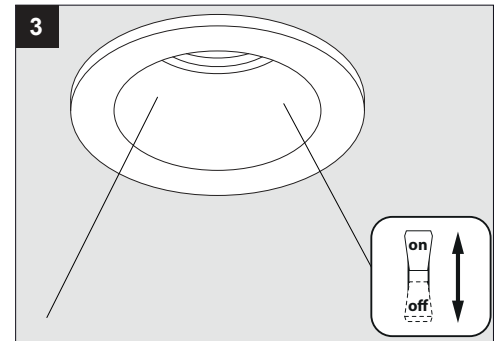

De verlichtingsbron van dit verlichtingstoestel zal enkel door de fabrikant of door de fabrikant aangestelde installateur vervangen worden.

La source lumière de cet appareil ne sera remplacée que par l'entreprise ou par un agent reconnu.

Das enthaltene Leuchtmittel sollte nur durch entsprechendes Fachpersonal ersetzt werden.

The light source contained in this luminaire shall only be replaced by the manufacturer or his service agent.

La fuente de iluminación que tiene esta luminaria sólo puede remplazarse por el fabricante o por un instalador autorizado.

La sorgente luminosa incorporata in questo apparecchio può essere sostituita solo dal produttore, da un suo centro assistenza oppure da una persona in possesso della necessaria abilitazione.