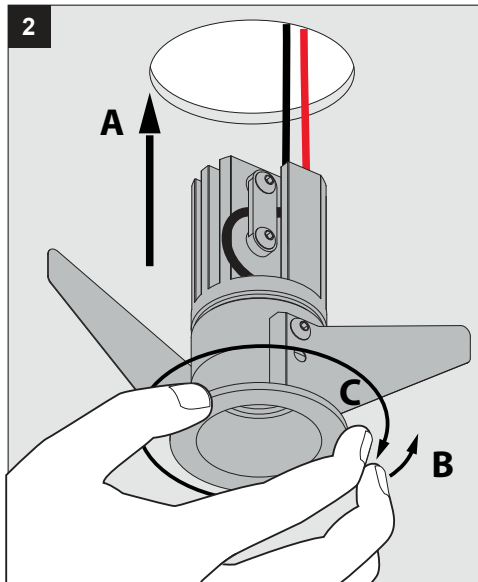

De verlichtingsbron van dit verlichtingstoestel zal enkel door de fabrikant of door de fabrikant aangestelde installateur vervangen worden.

La source lumière de cet appareil ne sera remplacée que par l'entreprise ou par un agent reconnu.

Das enthaltene Leuchtmittel sollte nur durch entsprechendes Fachpersonal ersetzt werden.

The light source contained in this luminaire shall only be replaced by the manufacturer or his service agent.

La fuente de iluminación que tiene esta luminaria sólo puede remplazarse por el fabricante o por un instalador autorizado.

La sorgente luminosa incorporata in questo apparecchio può essere sostituita solo dal produttore, da un suo centro assistenza oppure da una persona in possesso della necessaria abilitazione.