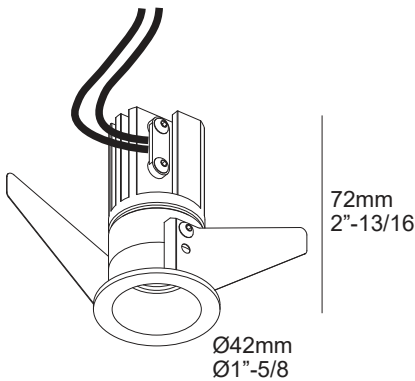

◇ = B / W

MICROSPY IN 93030◇

6 24110 9320◇

◇ = B / W

MICROSPY IN 93515◇

6 24110 9510◇

◇ = B / W

MICROSPY IN 93530◇

6 24110 9520◇

◇ = B / W

Application

Ceiling recessed

Finishing section to be used with DELTA LIGHT rough-in housing, plasterframe

For indoor use only

Damp Locations

Color Finish

Specification features

Powder coated aluminum assembly

Pre-installed springs for easy installation

Suitable for damp locations

Dimensions

Height: 72mm = 2"-13/16

Width: Ø42mm = Ø1"-5/8

Ceiling Cut out: Ø36,5mm = Ø1"-7/16

INSTALLATION LUMINAIRE

Rough-in Housing Required

A:8"-5/8 x B:14"-3/16 x C:4"-3/4

INSTALLATION LUMINAIRE

Accessories

De verlichtingsbron van dit verlichtingstoestel zal enkel door de fabrikant of door de fabrikant aangestelde installateur vervangen worden.