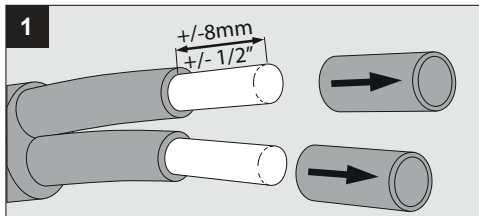

Specification features

Powder coated aluminum assembly

Pre-installed springs for easy installation

Suitable for damp locations

Dimensions

Height: 72mm = 2"-13/16

Width: Ø42mm = Ø1"-5/8

Ceiling Cut out: Ø36,5mm = Ø1"-7/16

Required options

New construction

Housing for IC and/or airtight applications

Range	Installation type	Lamp Source	Opening	Voltage		Mounting Option	
				1 - 120V	2 - 277V	0 - No bar hangers	1 - Bar hangers standard
6	202	7 - IC AT Housing S	00 -	107 - Plate R36	0 -	1 - Bar hangers standard	

INSTALLATION LUMINAIRE

Rough-in Housing Required

A:8"-5/8 x B:14"-3/16 x C:4"-3/4

INSTALLATION LUMINAIRE

Accessories

De verlichtingsbron van dit verlichtingstoestel zal enkel door de fabrikant of door de fabrikant aangestelde installateur vervangen worden.