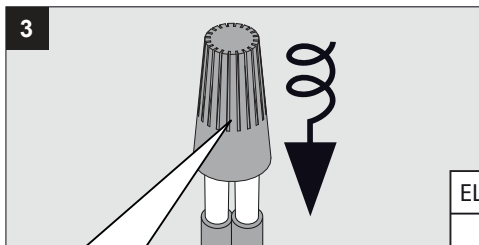

Required options

New construction

Housing for IC and/or airtight applications

Range	Installation type	Lamp Source	Opening	Voltage		Mounting Option	
				1 - 120V	2 - 277V	0 - No bar hangers	1 - Bar hangers standard
6	202	7 - IC AT Housing S	00 -	107 - Plate R36	0 -	1 - Bar hangers standard	

INSTALLATION LUMINAIRE

Rough-in Housing Required

A:8"-5/8 x B:14"-3/16 x C:4"-3/4

INSTALLATION LUMINAIRE

Accessories

De verlichtingsbron van dit verlichtingstoestel zal enkel door de fabrikant of door de fabrikant aangestelde installateur vervangen worden.