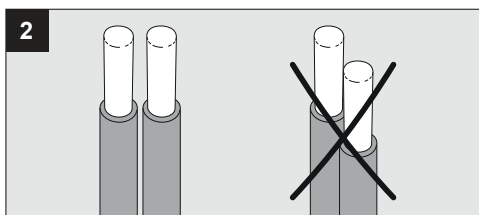

Specification features

Powder coated aluminum assembly

Pre-installed springs for easy installation

Suitable for damp locations

Dimensions

Height: 72mm = 2"-13/16

Width: Ø42mm = Ø1"-5/8

Ceiling Cut out: Ø36,5mm = Ø1"-7/16

Required options

New construction

Housing for IC and/or airtight applications

Range	Installation type	Lamp Source	Opening	Voltage		Mounting Option	
				1 - 120V	2 - 277V	0 - No bar hangers	1 - Bar hangers standard
6	202	7 - IC AT Housing S	00 -	107 - Plate R36	0 -	1 - Bar hangers standard	

INSTALLATION LUMINAIRE

Rough-in Housing Required

A:8"-5/8 x B:14"-3/16 x C:4"-3/4

INSTALLATION LUMINAIRE

Accessories

De verlichtingsbron van dit verlichtingstoestel zal enkel door de fabrikant of door de fabrikant aangestelde installateur vervangen worden.