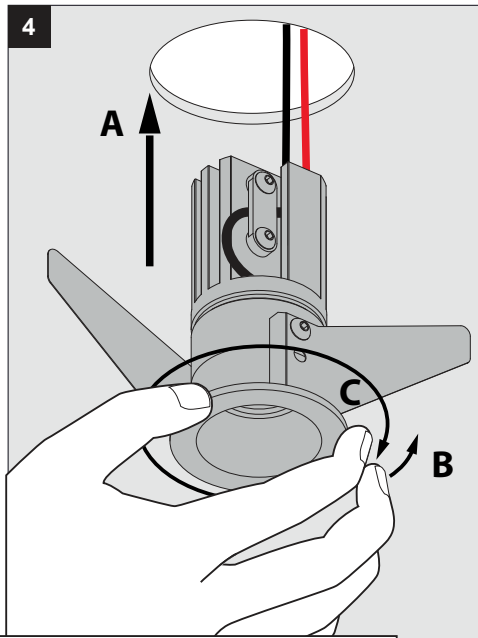

Specification features

Powder coated aluminum assembly

Pre-installed springs for easy installation

Suitable for damp locations

Dimensions

Height: 72mm = 2"-13/16

Width: Ø42mm = Ø1"-5/8

Ceiling Cut out: Ø36,5mm = Ø1"-7/16

INSTALLATION LUMINAIRE

Rough-in Housing Required

A:8"-5/8 x B:14"-3/16 x C:4"-3/4

INSTALLATION LUMINAIRE

Accessories

De verlichtingsbron van dit verlichtingstoestel zal enkel door de fabrikant of door de fabrikant aangestelde installateur vervangen worden.