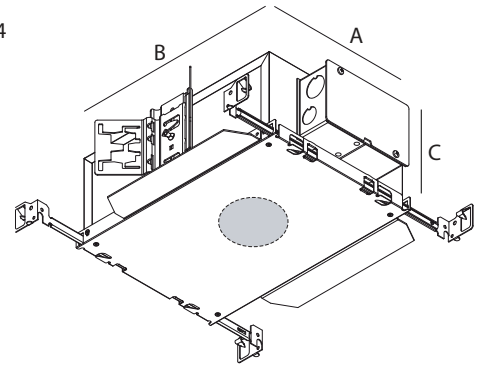

Specification features

Powder coated aluminum assembly

Pre-installed springs for easy installation

Suitable for damp locations

Dimensions

Height: 72mm = 2"-13/16

Width: Ø42mm = Ø1"-5/8

Ceiling Cut out: Ø36,5mm = Ø1"-7/16

Required options

New construction

Housing for IC and/or airtight applications

Range	Installation type	Lamp Source	Opening	Voltage		Mounting Option	
				1 - 120V	2 - 277V	0 - No bar hangers	1 - Bar hangers standard
6	202	7 - IC AT Housing S	00 -	107 - Plate R36	0 -	1 - Bar hangers standard	

INSTALLATION LUMINAIRE

Rough-in Housing Required

A:8"-5/8 x B:14"-3/16 x C:4"-3/4

INSTALLATION LUMINAIRE

Accessories

De verlichtingsbron van dit verlichtingstoestel zal enkel door de fabrikant of door de fabrikant aangestelde installateur vervangen worden.