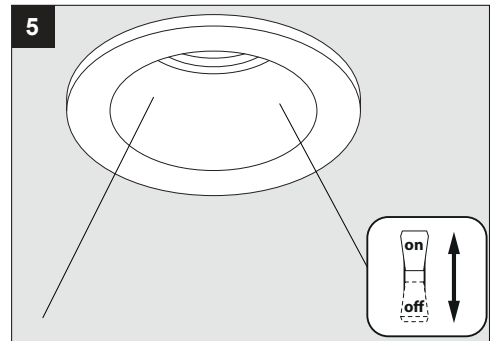

Specification features

Powder coated aluminum assembly

Pre-installed springs for easy installation

Suitable for damp locations

Dimensions

Height: 72mm = 2"-13/16

Width: Ø42mm = Ø1"-5/8

Ceiling Cut out: Ø36,5mm = Ø1"-7/16

Required options

New construction

Housing for IC and/or airtight applications

Range	Installation type	Lamp Source	Opening	Voltage		Mounting Option	
				1 - 120V	2 - 277V	0 - No bar hangers	1 - Bar hangers standard
6	202	7 - IC AT Housing S	00 -	107 - Plate R36	0 -	1 - Bar hangers standard	

INSTALLATION LUMINAIRE

Rough-in Housing Required

A:8"-5/8 x B:14"-3/16 x C:4"-3/4

INSTALLATION LUMINAIRE

Accessories

De verlichtingsbron van dit verlichtingstoestel zal enkel door de fabrikant of door de fabrikant aangestelde installateur vervangen worden.