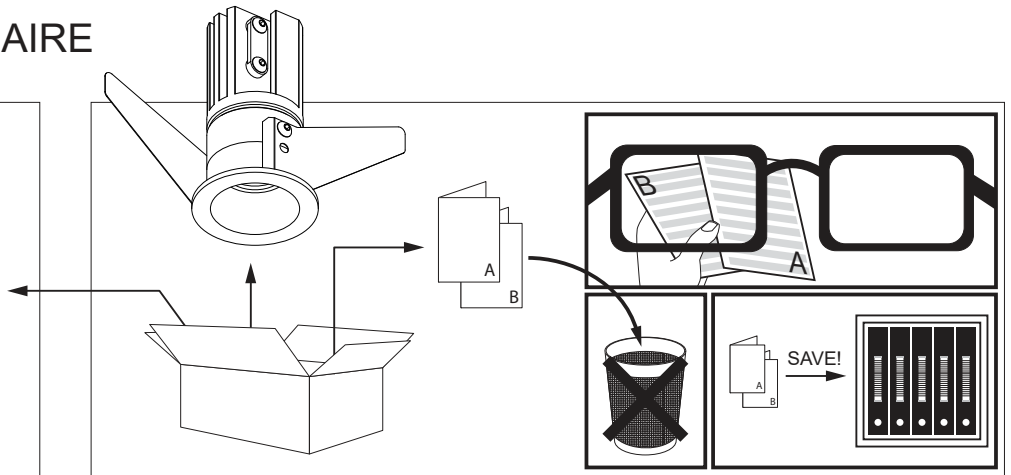

Required options

New construction

Housing for IC and/or airtight applications

Range	Installation type	Lamp Source	Opening	Voltage		Mounting Option	
				1 - 120V	2 - 277V	0 - No bar hangers	1 - Bar hangers standard
6	202	7 - IC AT Housing S	00 -	107 - Plate R36	0 -	1 - Bar hangers standard	

INSTALLATION LUMINAIRE

Rough-in Housing Required

A:8"-5/8 x B:14"-3/16 x C:4"-3/4

INSTALLATION LUMINAIRE

Accessories

De verlichtingsbron van dit verlichtingstoestel zal enkel door de fabrikant of door de fabrikant aangestelde installateur vervangen worden.