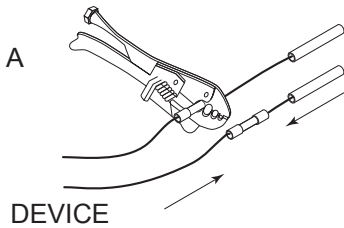

Accessories not supplied (not supplied)

- 232 10 00 KAP KIX
- 232 10 03 HONEYCOMB KIX

Options

- 6 207 02 02 MUD KIT 2
- 6 204 00 116 Coverplate R116

INSTALLATION LUMINAIRE

Accessories

1 MOUNTING TEMPLATE

WATERPROOF CONNECT

 INSTALLATION LUMINAIRE

INSTALLATION LUMINAIRE

CAUTION! CLEAN AT LEAST QUATERLY WITH WATER AND NON-ABRASIVE CLOTH

CAUTION! DO NOT PERFORATE THE PROTECTIVE COATING

De verlichtingsbron van dit verlichtingstoestel zal enkel door de fabrikant of door de fabrikant aangestelde installateur vervangen worden.