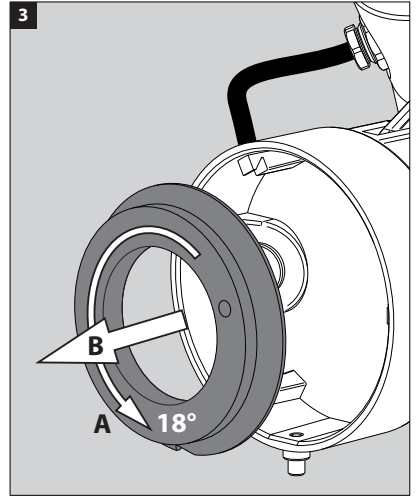

Accessories not supplied (not supplied)

- 232 10 00 KAP KIX
- 232 10 03 HONEYCOMB KIX

Options

- 6 207 02 02 MUD KIT 2
- 6 204 00 116 Coverplate R116

INSTALLATION LUMINAIRE

Accessories

1 MOUNTING TEMPLATE

WATERPROOF CONNECT