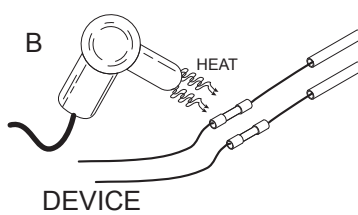

Accessories not supplied (not supplied)

- 232 10 00 KAP KIX
- 232 10 03 HONEYCOMB KIX

Options

- 6 207 02 02 MUD KIT 2
- 6 204 00 116 Coverplate R116

INSTALLATION LUMINAIRE

Accessories

1 MOUNTING TEMPLATE

WATERPROOF CONNECT

 INSTALLATION LUMINAIRE

INSTALLATION LUMINAIRE

CAUTION! CLEAN AT LEAST QUATERLY WITH WATER AND NON-ABRASIVE CLOTH

CAUTION! DO NOT PERFORATE THE PROTECTIVE COATING

De verlichtingsbron van dit verlichtingstoestel zal enkel door de fabrikant of door de fabrikant aangestelde installateur vervangen worden.