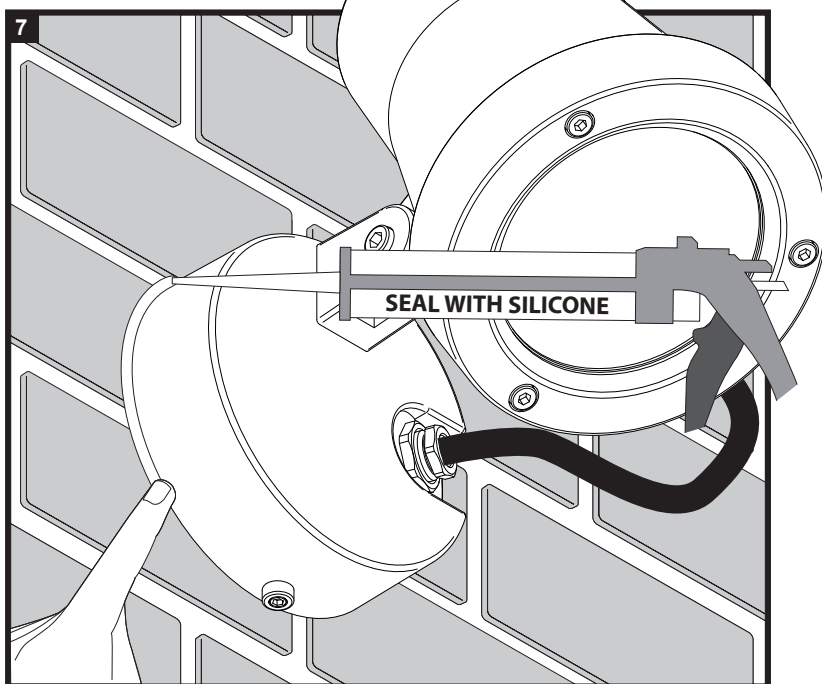

INSTALLATION LUMINAIRE