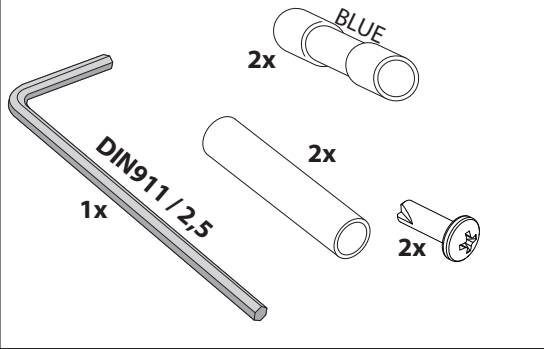

Application

Wall surface mounted
For exterior and interior use
Installation to standard 4" octagonal box with optional coverplate or mudkit installation

Color Finish

A - Alu gray
N - Dark gray

Light source

1 x POWERLED 7,1W

Product description

Surface treated aluminum construction
Remote 500mA-DC, Class 2 power supply required
Suitable for dry, damp locations or wet locations
Dust-tight - Protected against water jets ➔ IP65
Weight: 2.0lbs 0,9kg

Accessories not supplied (not supplied)

- 232 10 00 KAP KIX
- 232 10 03 HONEYCOMB KIX

Options

- 6 207 02 02 MUD KIT 2
- 6 204 00 116 Coverplate R116

INSTALLATION LUMINAIRE

Accessories

1 MOUNTING TEMPLATE

WATERPROOF CONNECT