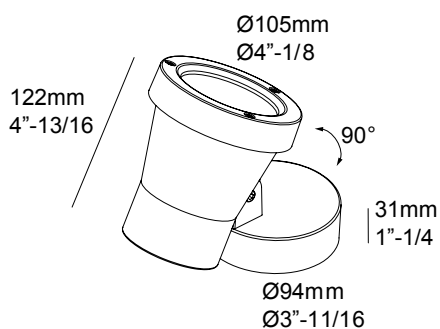

Options

- 6 207 02 02 MUD KIT 2
- 6 204 00 116 Coverplate R116