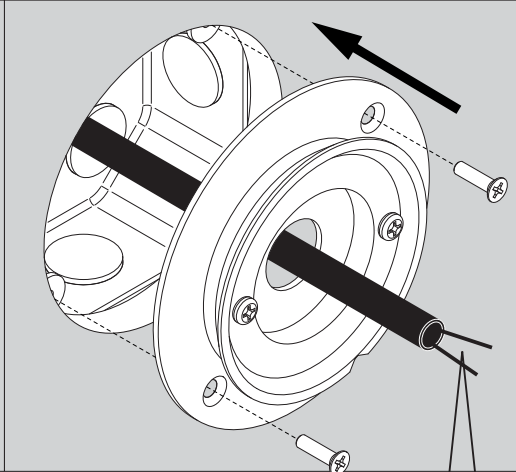

Accessories not supplied (not supplied)

- 232 10 00 KAP KIX
- 232 10 03 HONEYCOMB KIX

Options

- 6 207 02 02 MUD KIT 2
- 6 204 00 116 Coverplate R116

INSTALLATION LUMINAIRE

Accessories

1 MOUNTING TEMPLATE

WATERPROOF CONNECT