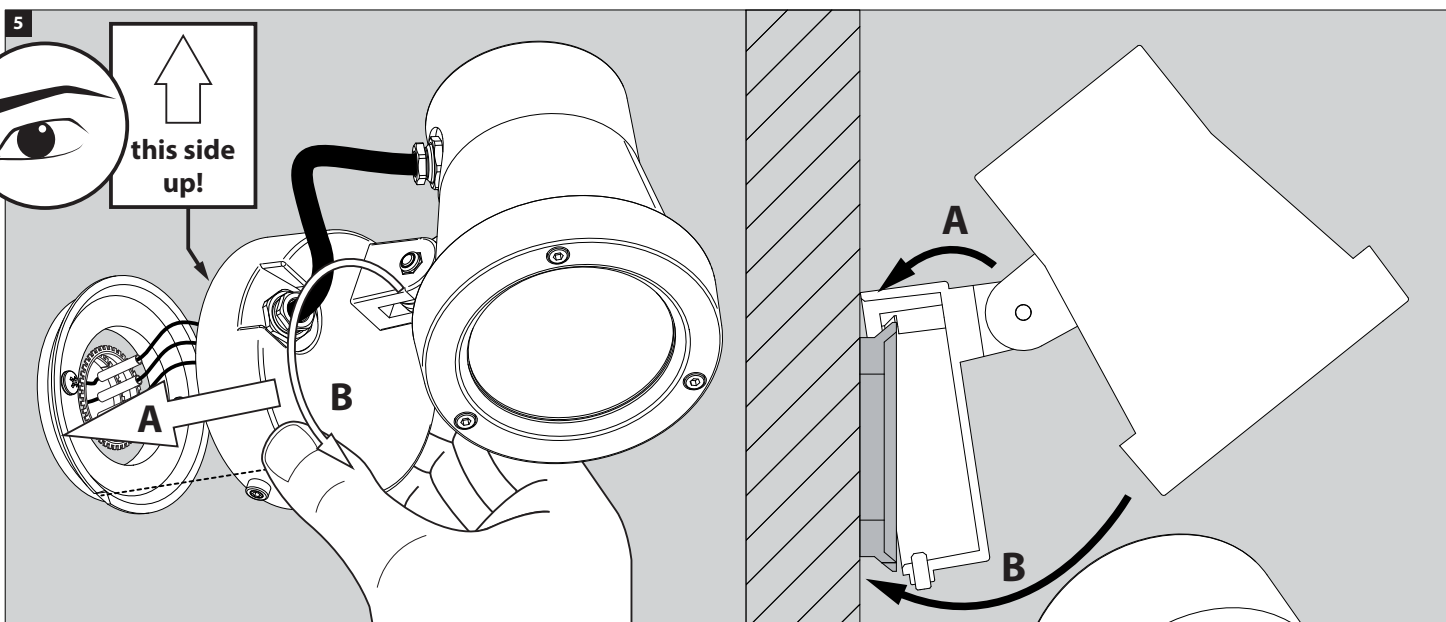

INSTALLATION LUMINAIRE