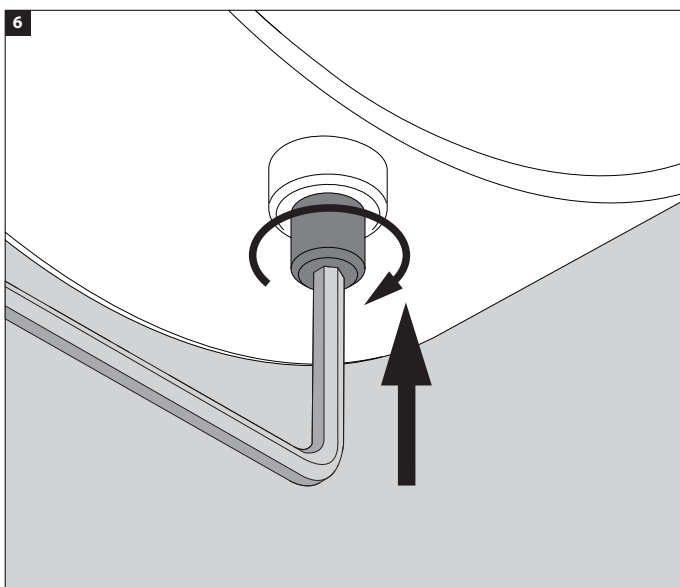

Accessories not supplied (not supplied)

- 232 10 00 KAP KIX
- 232 10 03 HONEYCOMB KIX

Options

- 6 207 02 02 MUD KIT 2
- 6 204 00 116 Coverplate R116

INSTALLATION LUMINAIRE

Accessories

1 MOUNTING TEMPLATE

WATERPROOF CONNECT

 INSTALLATION LUMINAIRE

INSTALLATION LUMINAIRE

CAUTION! CLEAN AT LEAST QUATERLY WITH WATER AND NON-ABRASIVE CLOTH

CAUTION! DO NOT PERFORATE THE PROTECTIVE COATING

De verlichtingsbron van dit verlichtingstoestel zal enkel door de fabrikant of door de fabrikant aangestelde installateur vervangen worden.