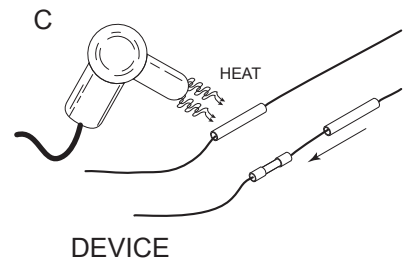

Accessories not supplied (not supplied)

- 232 10 00 KAP KIX
- 232 10 03 HONEYCOMB KIX

Options

- 6 207 02 02 MUD KIT 2
- 6 204 00 116 Coverplate R116

INSTALLATION LUMINAIRE

Accessories

1 MOUNTING TEMPLATE

WATERPROOF CONNECT

 INSTALLATION LUMINAIRE

INSTALLATION LUMINAIRE

CAUTION! CLEAN AT LEAST QUATERLY WITH WATER AND NON-ABRASIVE CLOTH

CAUTION! DO NOT PERFORATE THE PROTECTIVE COATING

De verlichtingsbron van dit verlichtingstoestel zal enkel door de fabrikant of door de fabrikant aangestelde installateur vervangen worden.