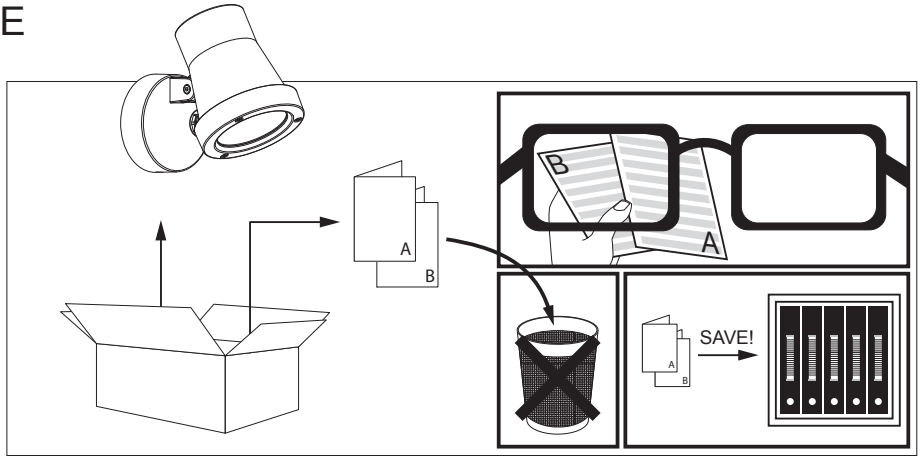

INSTALLATION LUMINAIRE

Accessories