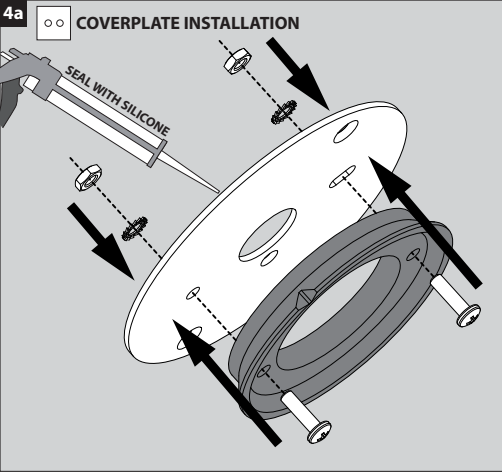

1 x POWERLED 7,1W

Product description

Surface treated aluminum construction
Remote 500mA-DC, Class 2 power supply required
Suitable for dry, damp locations or wet locations
Dust-tight - Protected against water jets ➔ IP65
Weight: 2.0lbs 0,9kg

Accessories not supplied (not supplied)

- 232 10 00 KAP KIX
- 232 10 03 HONEYCOMB KIX

Options

- 6 207 02 02 MUD KIT 2
- 6 204 00 116 Coverplate R116

INSTALLATION LUMINAIRE

Accessories

1 MOUNTING TEMPLATE

WATERPROOF CONNECT

 INSTALLATION LUMINAIRE

INSTALLATION LUMINAIRE

CAUTION! CLEAN AT LEAST QUATERLY WITH WATER AND NON-ABRASIVE CLOTH

CAUTION! DO NOT PERFORATE THE PROTECTIVE COATING

De verlichtingsbron van dit verlichtingstoestel zal enkel door de fabrikant of door de fabrikant aangestelde installateur vervangen worden.