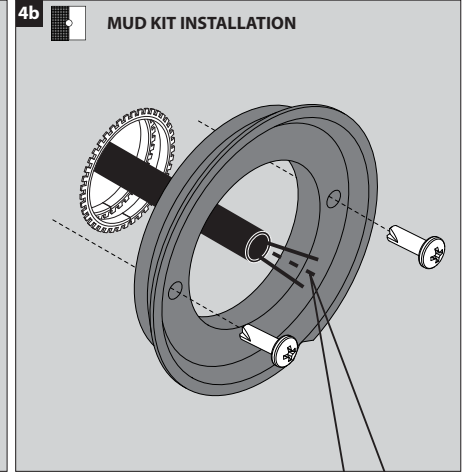

1 x POWERLED 7,1W

Product description

Surface treated aluminum construction
Remote 500mA-DC, Class 2 power supply required
Suitable for dry, damp locations or wet locations
Dust-tight - Protected against water jets ➔ IP65
Weight: 2.0lbs 0,9kg

Accessories not supplied (not supplied)

- 232 10 00 KAP KIX
- 232 10 03 HONEYCOMB KIX

Options

- 6 207 02 02 MUD KIT 2
- 6 204 00 116 Coverplate R116

INSTALLATION LUMINAIRE

Accessories

1 MOUNTING TEMPLATE

WATERPROOF CONNECT