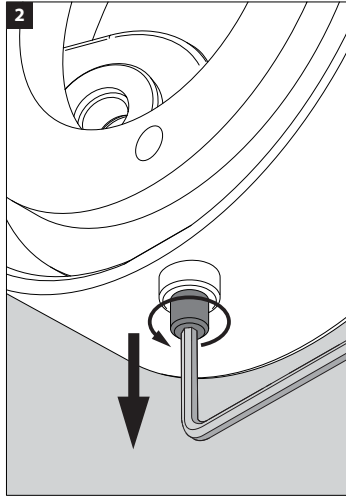

Accessories not supplied (not supplied)

- 232 10 00 KAP KIX
- 232 10 03 HONEYCOMB KIX

Options

- 6 207 02 02 MUD KIT 2
- 6 204 00 116 Coverplate R116

INSTALLATION LUMINAIRE

Accessories

1 MOUNTING TEMPLATE

WATERPROOF CONNECT