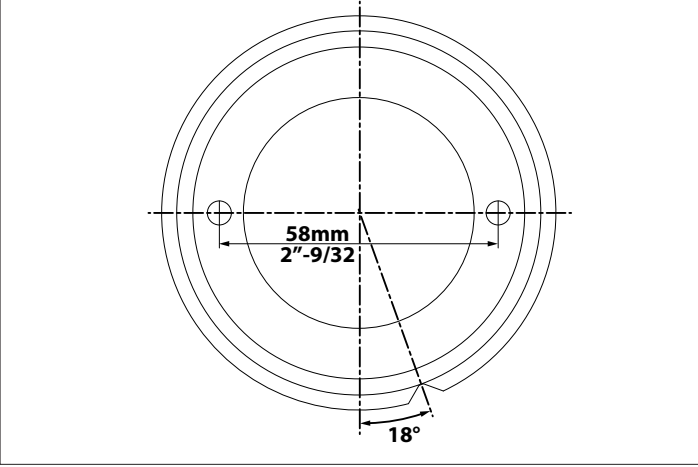

1 MOUNTING TEMPLATE