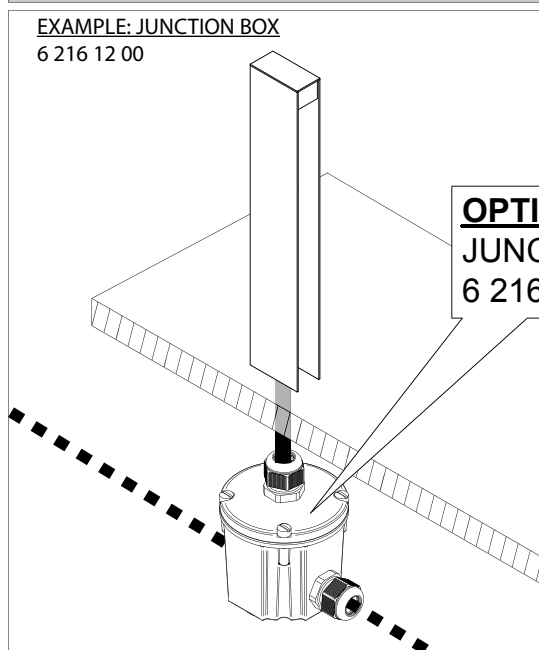

EXAMPLE: JUNCTION BOX
6 216 12 00