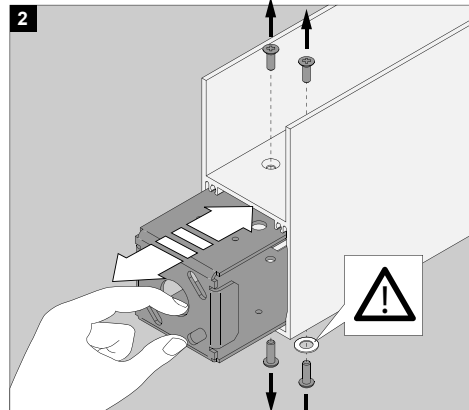

INSTALLATION LUMINAIRE Accessories