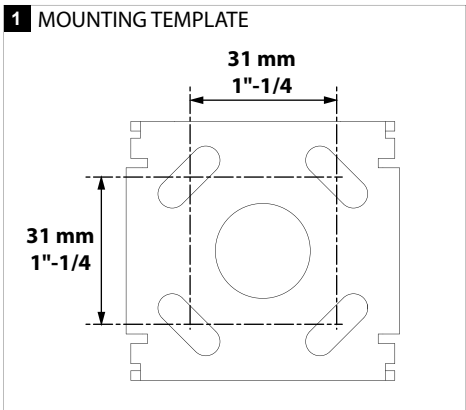

INSTALLATION LUMINAIRE Accessories