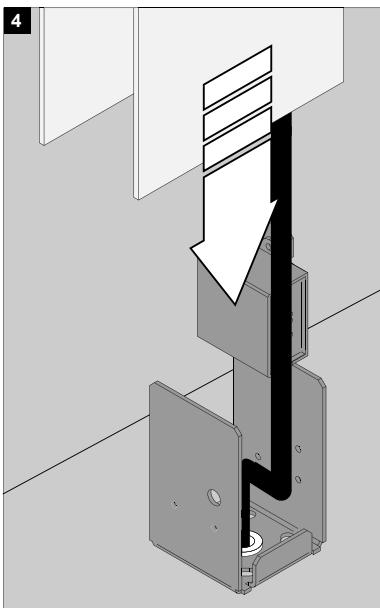

INSTALLATION LUMINAIRE Accessories