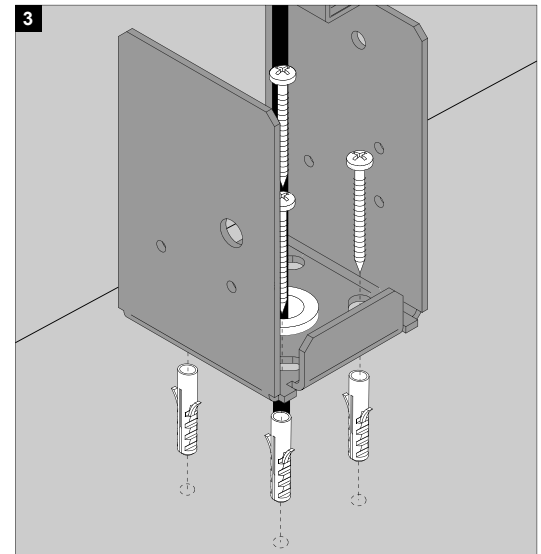

INSTALLATION LUMINAIRE Accessories