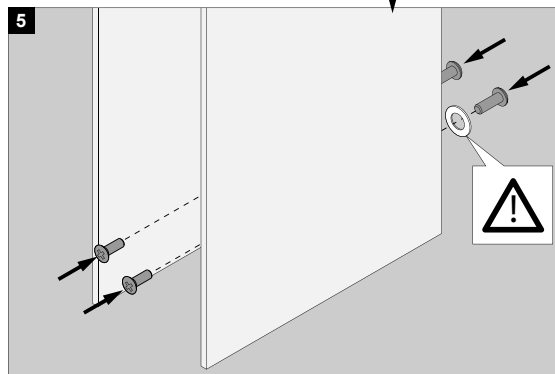

INSTALLATION LUMINAIRE Accessories