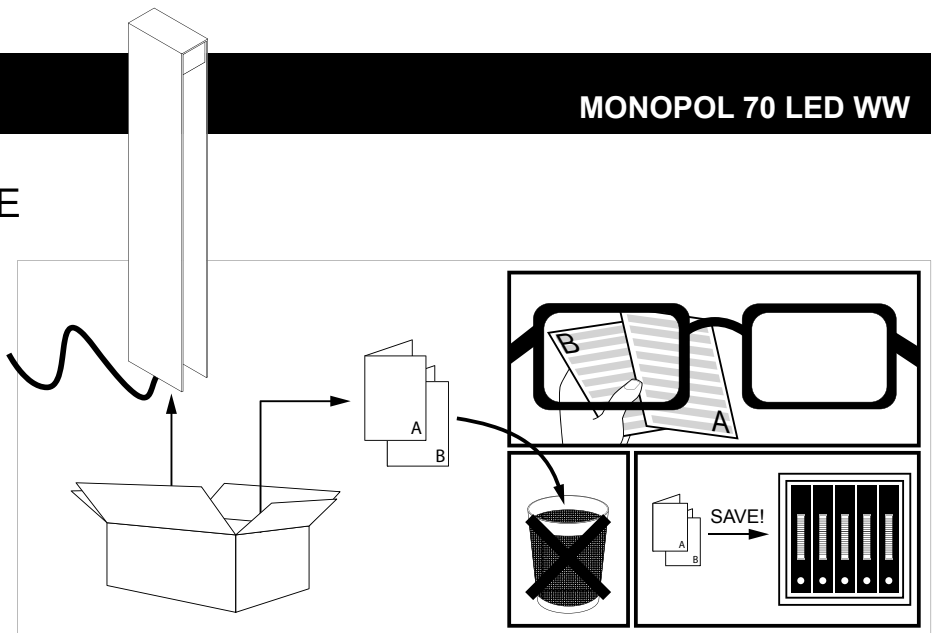

INSTALLATION LUMINAIRE Accessories