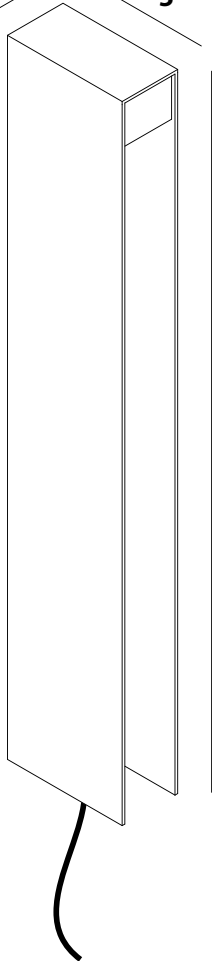

MONOPOL 70 LED 930 WW ◇

6 223 17 811 930 ED8 ◇

◇ = A / G

MONOPOL 70 LED 935 WW ◇

6 223 17 811 950 ED8 ◇

◇ = A / G

62mm
2"-7/16

128mm
5"

700mm
27"-9/16

Application

Floor surface mounted
For indoor & outdoor use

Color Finish

A - Alu gray
G - Grey brown

Light source

1 x POWERLED WHITE 7,1W

Product description