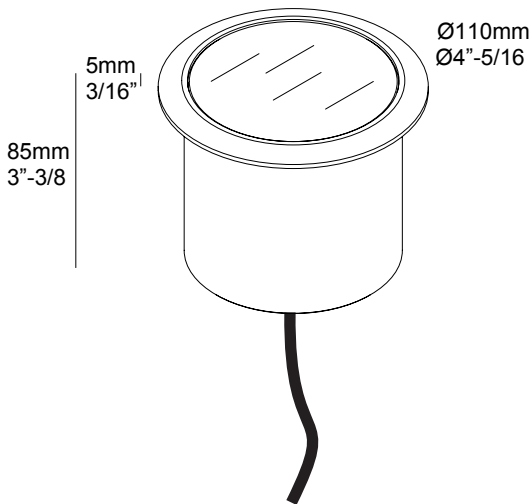

Options (not supplied)

6 216 12 00 JUNCTION BOX
6 216 12 02 IP67 CONNECTOR 3P
213 19 09 GENIE BOX 90 R