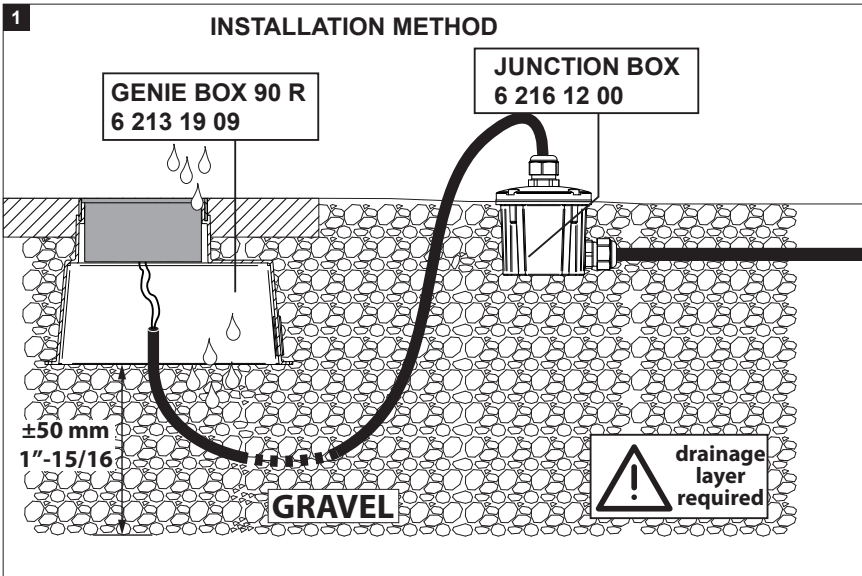

Product description

Anodised aluminum housing with hardened glass cover
For 24V-DC Current voltage, class 2 power limited circuits only, non dimmable
5' Anti-wicking cable 2x20 AWG included
Suitable for dry, damp or wet locations, floor recessed
Dust-tight - Protected against the effects of temporarily immersion ➡ IP67
Weight: 1,3lbs 0,6kg

Options (not supplied)

6 216 12 00 JUNCTION BOX
6 216 12 02 IP67 CONNECTOR 3P
213 19 09 GENIE BOX 90 R

 INSTALLATION LUMINAIRE

Accessories

LUMINAIRES MUST BE INSTALLED BY A QUALIFIED ELECTRICIAN. CHECK WITH LOCAL AND NATIONAL CODES FOR PROPER INSTALLATION. TO PREVENT ELECTRICAL SHOCK, DISCONNECT ELECTRICAL SUPPLY BEFORE INSTALLATION OR SERVICING