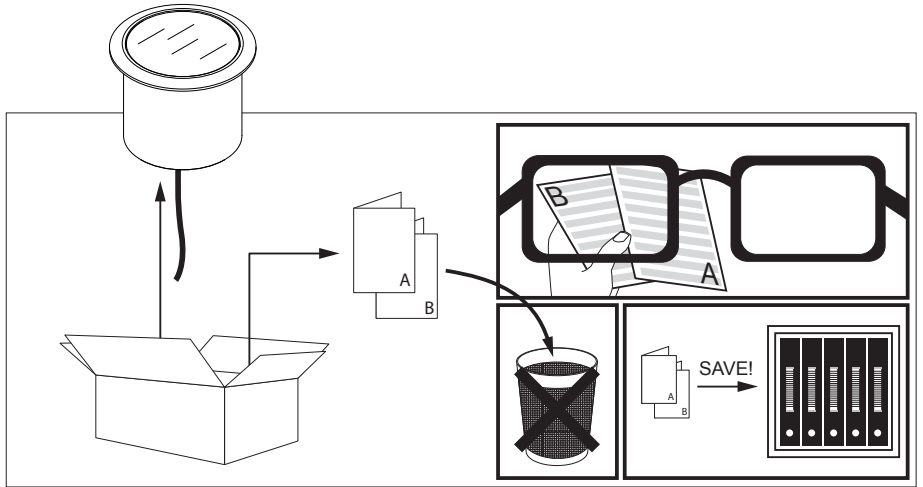

Product description

Anodised aluminum housing with hardened glass cover
For 24V-DC Current voltage, class 2 power limited circuits only, non dimmable
5' Anti-wicking cable 2x20 AWG included
Suitable for dry, damp or wet locations, floor recessed
Dust-tight - Protected against the effects of temporarily immersion ➡ IP67
Weight: 1,3lbs 0,6kg

Options (not supplied)

6 216 12 00 JUNCTION BOX
6 216 12 02 IP67 CONNECTOR 3P
213 19 09 GENIE BOX 90 R

 INSTALLATION LUMINAIRE

Accessories

LUMINAIRES MUST BE INSTALLED BY A QUALIFIED ELECTRICIAN. CHECK WITH LOCAL AND NATIONAL CODES FOR PROPER INSTALLATION. TO PREVENT ELECTRICAL SHOCK, DISCONNECT ELECTRICAL SUPPLY BEFORE INSTALLATION OR SERVICING