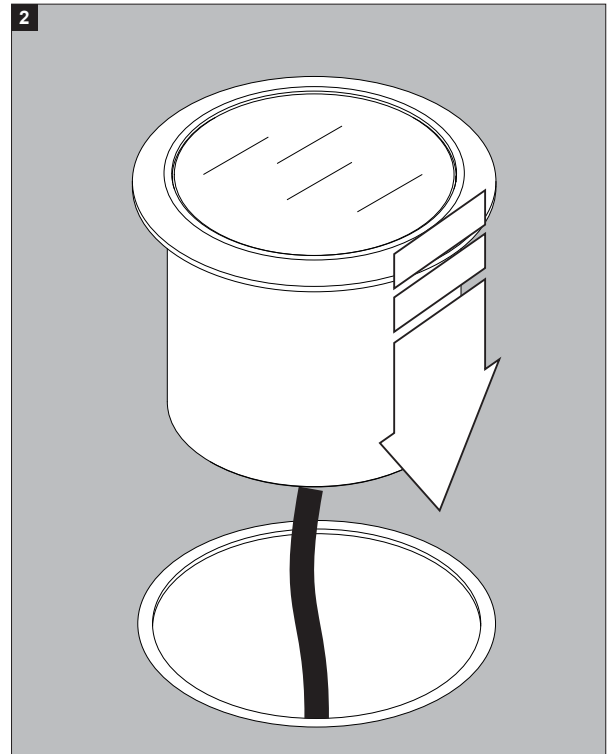

Product description

Anodised aluminum housing with hardened glass cover
For 24V-DC Current voltage, class 2 power limited circuits only, non dimmable
5' Anti-wicking cable 2x20 AWG included
Suitable for dry, damp or wet locations, floor recessed
Dust-tight - Protected against the effects of temporarily immersion ➡ IP67
Weight: 1,3lbs 0,6kg

Options (not supplied)

6 216 12 00 JUNCTION BOX
6 216 12 02 IP67 CONNECTOR 3P
213 19 09 GENIE BOX 90 R

 INSTALLATION LUMINAIRE

Accessories

LUMINAIRES MUST BE INSTALLED BY A QUALIFIED ELECTRICIAN. CHECK WITH LOCAL AND NATIONAL CODES FOR PROPER INSTALLATION. TO PREVENT ELECTRICAL SHOCK, DISCONNECT ELECTRICAL SUPPLY BEFORE INSTALLATION OR SERVICING