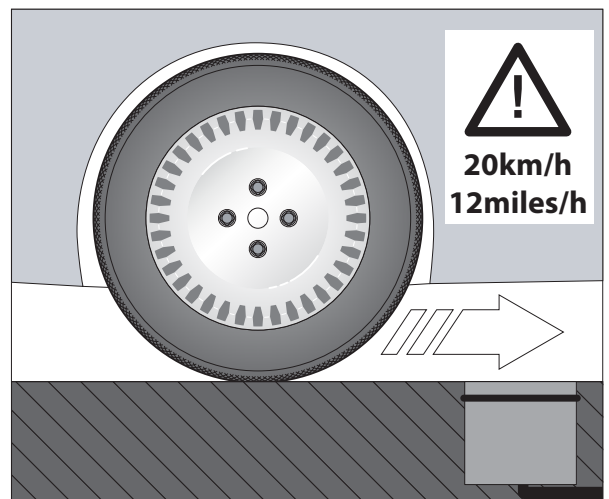

INSTALLATION LUMINAIRE

Accessories

LUMINAIRES MUST BE INSTALLED BY A QUALIFIED ELECTRICIAN. CHECK WITH LOCAL AND NATIONAL CODES FOR PROPER INSTALLATION. TO PREVENT ELECTRICAL SHOCK, DISCONNECT ELECTRICAL SUPPLY BEFORE INSTALLATION OR SERVICING

! WARNING

ANY CLAIM TO A WARRANTY SHALL BECOME NULL AND VOID IF THE DEVICE IS NOT INSTALLED WITH THE SUITABLE BOX (OPTIONAL) PROVIDED BY DELTALIGHT N.V.