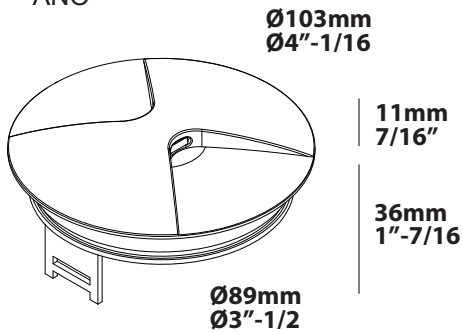

LOGIC F1

6 213 47 112◇

◇ = ANO

LOGIC F2

6 213 47 122◇

◇ = ANO

Application

Floor recessed
For indoor & outdoor use

Color Finish

ANO - Alu anodized

Light source

1 x POWERLED WHITE 0,6W
2 x POWERLED WHITE 0,6W

Product description

For 24V-dc class 2 power limited circuits only.
Anti-wicking cable 2x20 AWG included
Suitable for dry, damp or wet locations, floor recessed
Dust-tight - Protected against the effects of temporarily immersion ➔ IP67
Weight: 1323 lbs 0,3kg