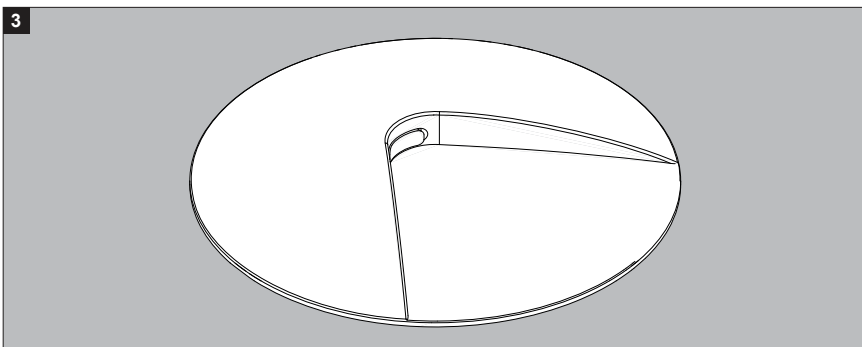

Accessories not supplied (required)

213 19 09 GENIE BOX 90 R

Options (not supplied)

6 216 12 00 JUNCTION BOX

 INSTALLATION LUMINAIRE

Accessories

LUMINAIRES MUST BE INSTALLED BY A QUALIFIED ELECTRICIAN. CHECK WITH LOCAL AND NATIONAL CODES FOR PROPER INSTALLATION. TO PREVENT ELECTRICAL SHOCK, DISCONNECT ELECTRICAL SUPPLY BEFORE INSTALLATION OR SERVICING