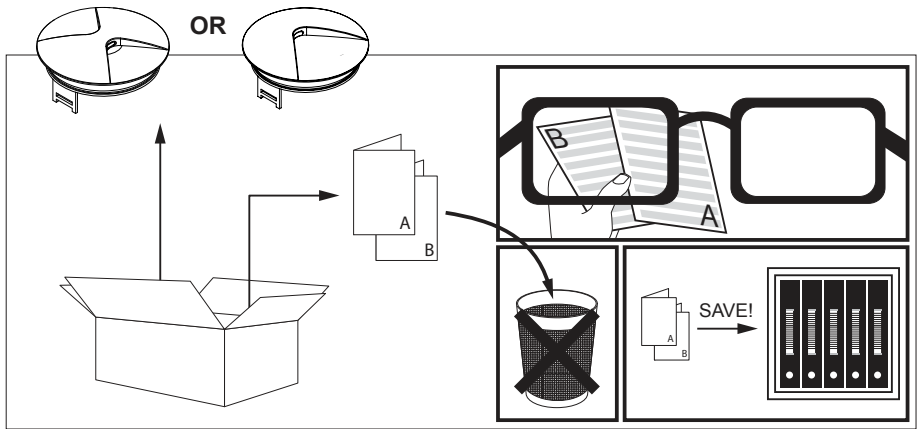

Accessories not supplied (required)

213 19 09 GENIE BOX 90 R

Options (not supplied)

6 216 12 00 JUNCTION BOX

 INSTALLATION LUMINAIRE

Accessories

LUMINAIRES MUST BE INSTALLED BY A QUALIFIED ELECTRICIAN. CHECK WITH LOCAL AND NATIONAL CODES FOR PROPER INSTALLATION. TO PREVENT ELECTRICAL SHOCK, DISCONNECT ELECTRICAL SUPPLY BEFORE INSTALLATION OR SERVICING