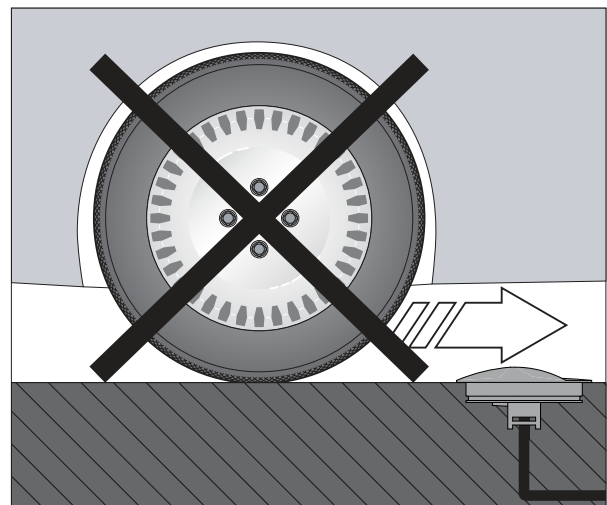

Accessories not supplied (required)

213 19 09 GENIE BOX 90 R

Options (not supplied)

6 216 12 00 JUNCTION BOX

 INSTALLATION LUMINAIRE

Accessories

LUMINAIRES MUST BE INSTALLED BY A QUALIFIED ELECTRICIAN. CHECK WITH LOCAL AND NATIONAL CODES FOR PROPER INSTALLATION. TO PREVENT ELECTRICAL SHOCK, DISCONNECT ELECTRICAL SUPPLY BEFORE INSTALLATION OR SERVICING