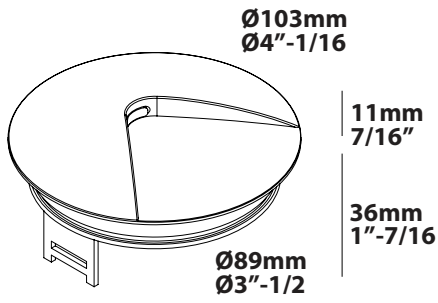

LOGIC F1

6 213 47 112◇

◇ = ANO

LOGIC F2

6 213 47 122◇

◇ = ANO

Application

Floor recessed
For indoor & outdoor use

Color Finish

ANO - Alu anodized

Light source

1 x POWERLED WHITE 0,6W
2 x POWERLED WHITE 0,6W

Product description

For 24V-dc class 2 power limited circuits only.
Anti-wicking cable 2x20 AWG included
Suitable for dry, damp or wet locations, floor recessed
Dust-tight - Protected against the effects of temporarily immersion ➔ IP67
Weight: 1323 lbs 0,3kg