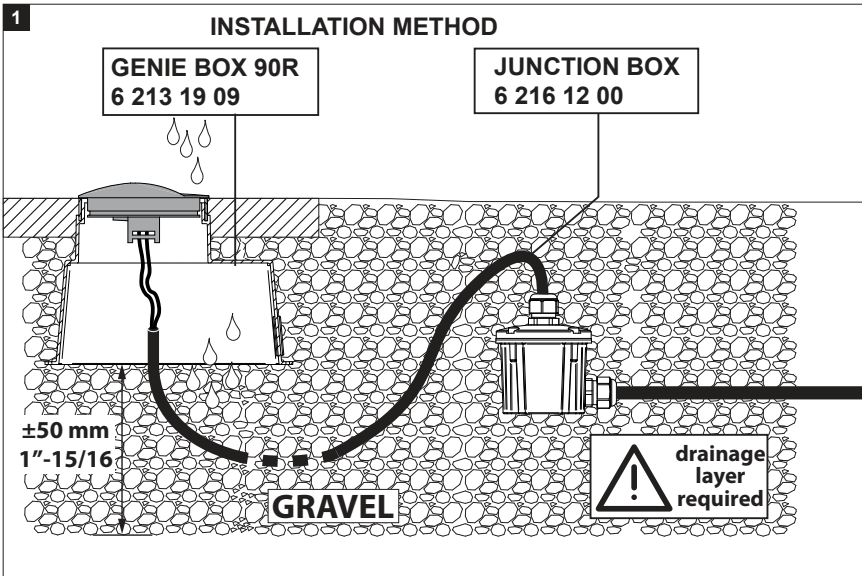

Color Finish

ANO - Alu anodized

Light source

1 x POWERLED WHITE 0,6W
2 x POWERLED WHITE 0,6W

Product description

For 24V-dc class 2 power limited circuits only.
Anti-wicking cable 2x20 AWG included
Suitable for dry, damp or wet locations, floor recessed
Dust-tight - Protected against the effects of temporarily immersion ➔ IP67
Weight: 1323 lbs 0,3kg

Accessories not supplied (required)

213 19 09 GENIE BOX 90 R

Options (not supplied)

6 216 12 00 JUNCTION BOX

 INSTALLATION LUMINAIRE

Accessories

LUMINAIRES MUST BE INSTALLED BY A QUALIFIED ELECTRICIAN. CHECK WITH LOCAL AND NATIONAL CODES FOR PROPER INSTALLATION. TO PREVENT ELECTRICAL SHOCK, DISCONNECT ELECTRICAL SUPPLY BEFORE INSTALLATION OR SERVICING