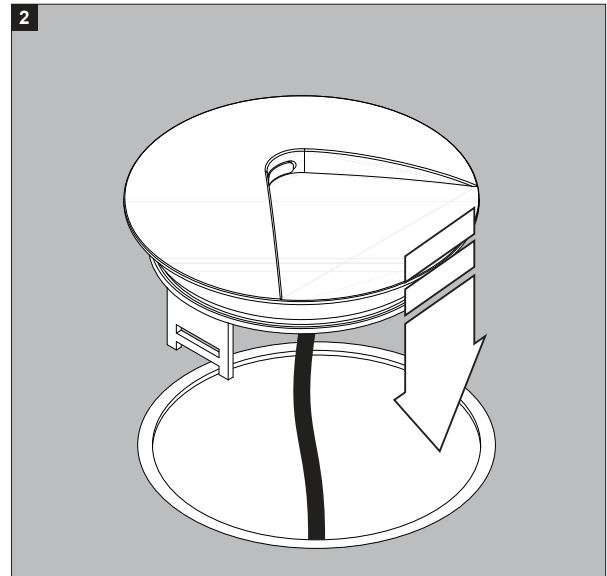

Accessories not supplied (required)

213 19 09 GENIE BOX 90 R

Options (not supplied)

6 216 12 00 JUNCTION BOX

 INSTALLATION LUMINAIRE

Accessories

LUMINAIRES MUST BE INSTALLED BY A QUALIFIED ELECTRICIAN. CHECK WITH LOCAL AND NATIONAL CODES FOR PROPER INSTALLATION. TO PREVENT ELECTRICAL SHOCK, DISCONNECT ELECTRICAL SUPPLY BEFORE INSTALLATION OR SERVICING