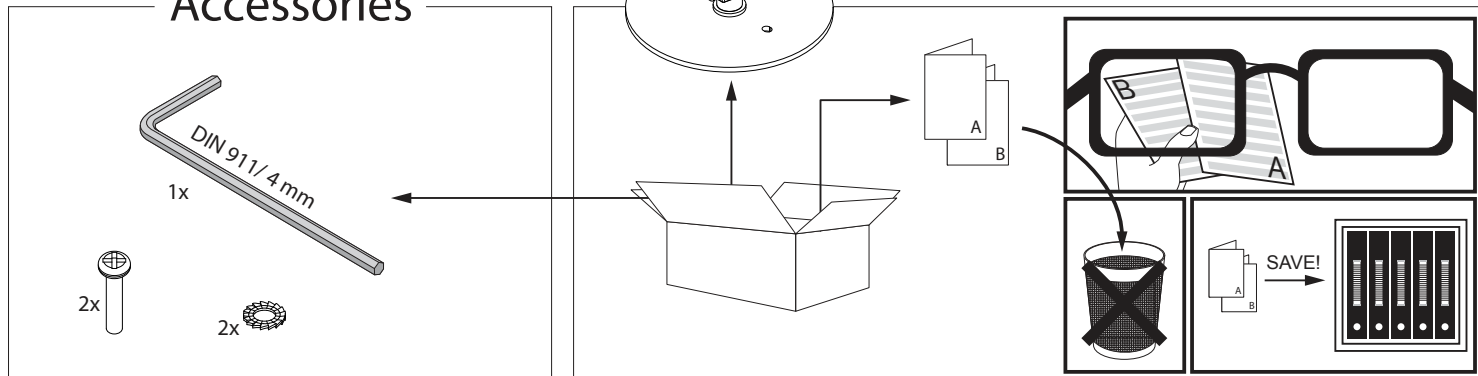

INSTALLATION LUMINAIRE

Accessories