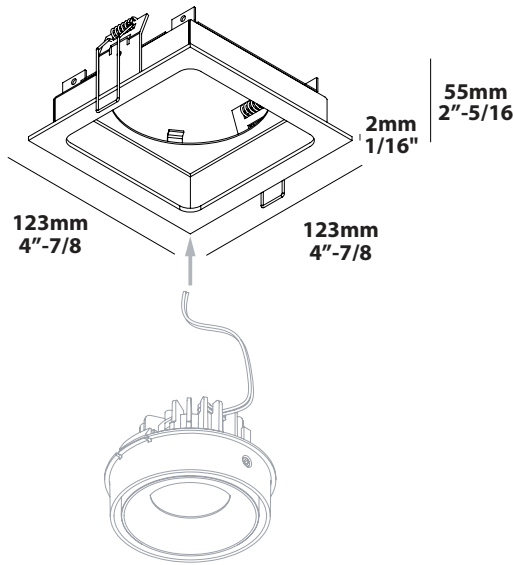

MINIGRID IN 1 FRAME

6 202 74 01 ◊
 ◊ = W-B / W-W

Application

Finishing section to be used with DELTA LIGHT® rough-in section and MINIGRID in SNAP-IN REO

Ceiling Thickness

For 5/8" (=16mm) ceiling standard up to 7/8" (=22mm)

Specification features

Surface treated metal assembly
 Pre-installed springs for easy installation
 Suitable for dry or damp locations

Dimensions

Height: 55mm = 2"-5/16
 width: 123mm x 123mm = 4"-13/16 x 4"-13/16

Required rough-in options for non-class 2 power limited circuits

Housing for IC and/or airtight applications

Range	Installation type	Lamp Source	Opening	Voltage	Mounting Option	
				1 - 120V 2 - 277V 3 - 120-277V	0 - No bar hangers 1 - Bar hangers standard	
6	202	7 - IC AT Housing S	43 - 500mA-DC 12W ED1 UNV	17 - Plasterkit 126	3 - 120-277V	1 - Bar hangers standard
6	202	7 - IC AT Housing S	49 - 500mA-DC 12W 120V	17 - Plasterkit 126	1 - 120V	1 - Bar hangers standard
6	202	7 - IC AT Housing S	72 - 500mA-DC 19W ED10 UNV	17 - Plasterkit 126	3 - 120-277V	1 - Bar hangers standard
6	202	7 - IC AT Housing S	90 - 500mA-DC 15W ED8 120V	17 - Plasterkit 126	1 - 120V	1 - Bar hangers standard