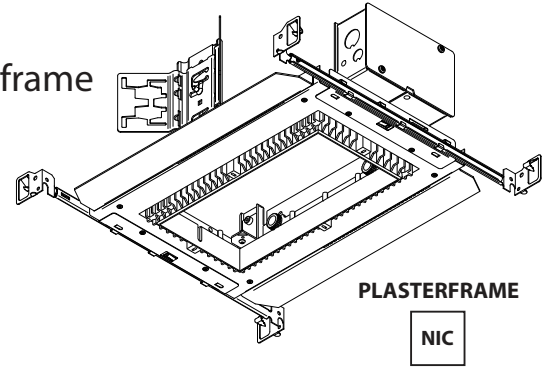

Housing fabricated of surface treated aluminum
 Provided with 4 spring clips to be clipped in housing or plasterframe
 Suitable for dry and damp locations

Light source (see requirement MINIGRID SNAP-IN REO)

Dimensions

Height: 57mm = 2"-1/4
 width: 104mm x 207mm = 4"-1/8 x 8"-1/8

Required options for non-class 2 power limited circuits

Housing for NIC and/or airtight applications

Range	Installation type	Lamp Source	Opening	Voltage		Mounting Option	
				1 - 120V 2 - 277V 3 - 120-277V	0 - No bar hangers 1 - Bar hangers standard		
6 202	2 - NIC AT Housing M	45 - 500mA-DC 25W ED1	20 - MGITR2 MTK	3 - 120-277V	1 - Bar hangers standard		
6 202	2 - NIC AT Housing M	63 - 500mA-DC 22W ED8	20 - MGITR2 MTK	1 - 120V	1 - Bar hangers standard		
6 202	2 - NIC AT Housing M	87 - 500mA-DC 20W	20 - MGITR2 MTK	1 - 120V	1 - Bar hangers standard		
6 202	2 - NIC AT Housing M	89 - 500mA-DC 27W ED10	20 - MGITR2 MTK	3 - 120-277V	1 - Bar hangers standard		

Plasterframe for NIC applications

Range	Installation type	Lamp Source	Opening	Voltage		Mounting Option	
				1 - 120V 2 - 277V 3 - 120-277V	0 - No bar hangers 1 - Bar hangers standard		
6 202	01 - NIC Plasterframe S	45 - 500mA-DC 25W ED1	20 - MGITR2 MTK	3 - 120-277V	1 - Bar hangers standard		
6 202	01 - NIC Plasterframe S	63 - 500mA-DC 22W ED8	20 - MGITR2 MTK	1 - 120V	1 - Bar hangers standard		
6 202	01 - NIC Plasterframe S	87 - 500mA-DC 20W	20 - MGITR2 MTK	1 - 120V	1 - Bar hangers standard		
6 202	01 - NIC Plasterframe S	89 - 500mA-DC 27W ED10	20 - MGITR2 MTK	3 - 120-277V	1 - Bar hangers standard		

 **INSTALLATION LUMINAIRE**

Not Supplied

Rough-in Housing or Plasterframe
Required

Accessory set