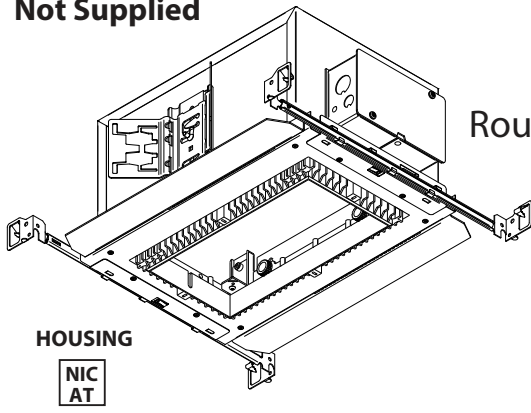

INSTALLATION LUMINAIRE

Not Supplied