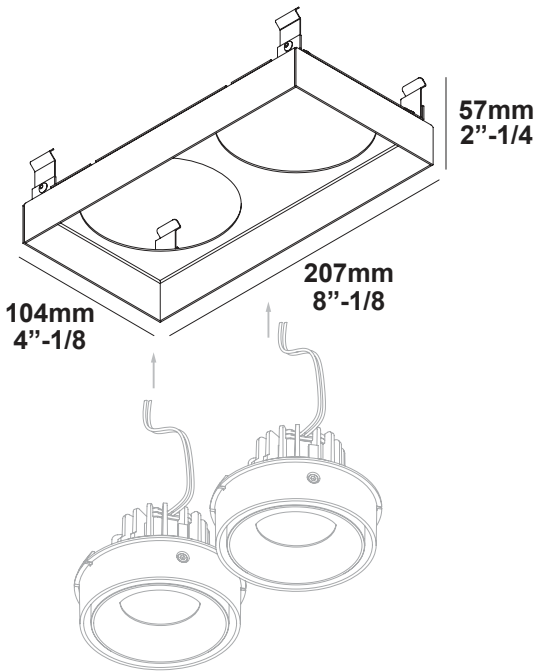

MINIGRID IN TRIMLESS 2 FRAME ◇

6 202 73 02 ◇

◇ = W / B

Application

Finishing section to be used with DELTA LIGHT® rough-in housing or Plasterframe.

Ceiling Thickness

For 5/8" ceiling standard up to 7/8"

Specification features

Housing fabricated of surface treated aluminum
 Provided with 4 spring clips to be clipped in housing or plasterframe
 Suitable for dry and damp locations

Light source (see requirement MINIGRID SNAP-IN REO)

Two 9,3W max POWERLED WHITE

Power Supply (see requirement MINIGRID SNAP-IN REO)

Current controled class 2 power supply required. (supplied with housing or plasterframe)
 500mA: 18V typical for use with MINIGRID SNAP-IN REO
 Do not interconnect in parallel!

Dimensions

Height: 57mm = 2"-1/4
 width: 104mm x 207mm = 4"-1/8 x 8"-1/8

Required options for non-class 2 power limited circuits

Housing for NIC and/or airtight applications

Range	Installation type	Lamp Source	Opening	Voltage		Mounting Option	
				1 - 120V 2 - 277V 3 - 120-277V	0 - No bar hangers 1 - Bar hangers standard		
6 202	2 - NIC AT Housing M	45 - 500mA-DC 25W ED1	20 - MGITR2 MTK	3 - 120-277V	1 - Bar hangers standard		
6 202	2 - NIC AT Housing M	63 - 500mA-DC 22W ED8	20 - MGITR2 MTK	1 - 120V	1 - Bar hangers standard		
6 202	2 - NIC AT Housing M	87 - 500mA-DC 20W	20 - MGITR2 MTK	1 - 120V	1 - Bar hangers standard		
6 202	2 - NIC AT Housing M	89 - 500mA-DC 27W ED10	20 - MGITR2 MTK	3 - 120-277V	1 - Bar hangers standard		