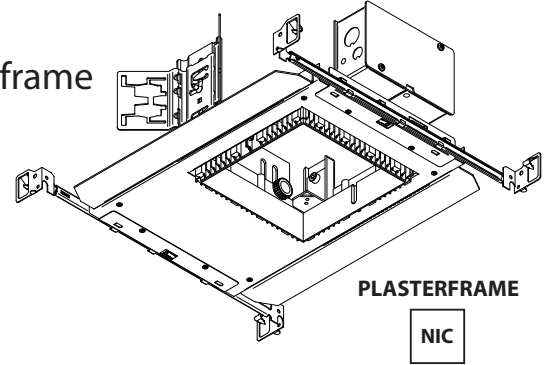

INSTALLATION LUMINAIRE

Not Supplied

Rough-in Housing or Plasterframe Required