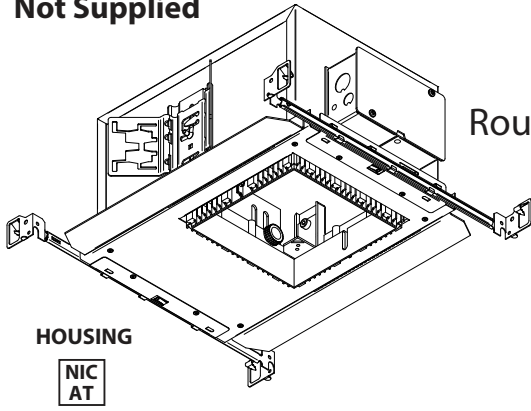

INSTALLATION LUMINAIRE

Not Supplied

Rough-in Housing or Plasterframe Required