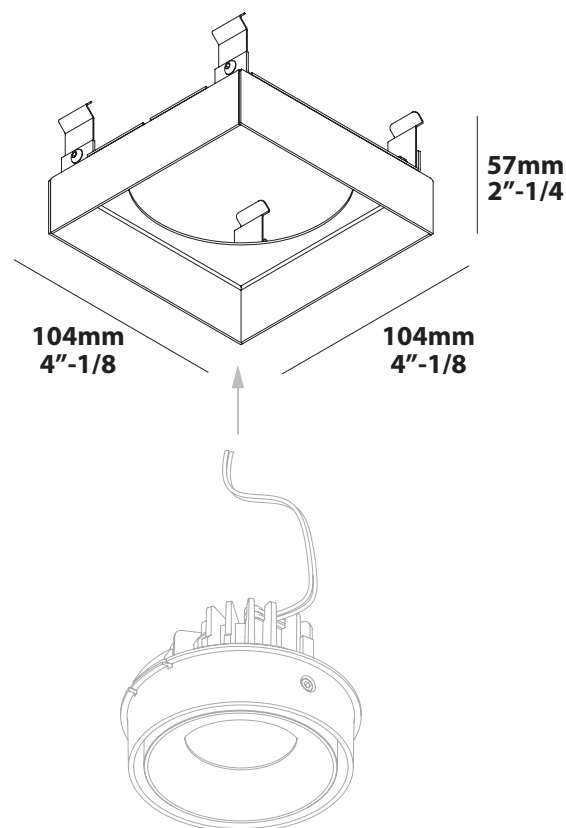

MINIGRID IN TRIMLESS 1 FRAME ◇

6 202 73 01 ◇

◇ = W / B

Application

Finishing section to be used with DELTA LIGHT® rough-in housing or Plasterframe.

Ceiling Thickness

For 5/8" ceiling standard up to 7/8"

Specification features

Housing fabricated of surface treated aluminum
 Provided with 4 spring clips to be clipped in housing or plasterframe
 Suitable for dry and damp locations.

Light source (see requirement MINIGRID SNAP-IN REO)

One 9,3W max POWERLED WHITE

Power Supply (see requirement MINIGRID SNAP-IN REO)

Current controlled class 2 power supply required. (supplied with housing or plasterframe)
 500mA: 18V typical for use with MINIGRID SNAP-IN REO
 Do not interconnect in parallel!

Dimensions

Height: 57mm = 2"-1/4
 width: 104mm x 104mm = 4"-1/8 x 4"-1/8

Required options for non-class 2 power limited circuits

Housing for NIC and/or airtight applications

Range	Installation type	Lamp Source	Opening	Voltage		Mounting Option	
				1 - 120V	2 - 277V	0 - No bar hangers	1 - Bar hangers standard
6	202	7 - IC AT Housing S	43 - 500mA-DC 12W ED1	19 - MGITR1 MTK	3 - 120-277V	1 - Bar hangers standard	
6	202	7 - IC AT Housing S	49 - 500mA-DC 10W	19 - MGITR1 MTK	1 - 120V	1 - Bar hangers standard	
6	202	7 - IC AT Housing S	72 - 500mA-DC 19W ED10	19 - MGITR1 MTK	3 - 120-277V	1 - Bar hangers standard	
6	202	7 - IC AT Housing S	90 - 500mA-DC 15W ED8	19 - MGITR1 MTK	1 - 120V	1 - Bar hangers standard	