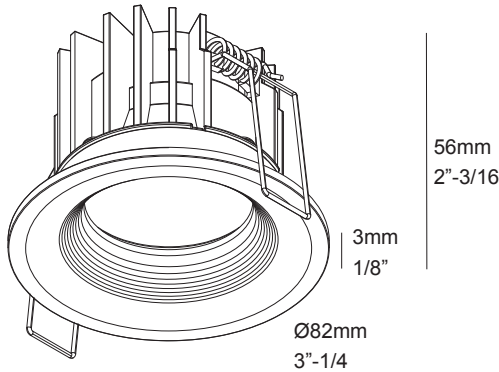

Application

Finishing section to be used with DELTA LIGHT® rough-in housing, plasterframe or remodel IJB option.

Ceiling Thickness

For 5/8" ceiling standard up to 7/8"

Color Finish

W - White
FG - Flemish Gold
FBR - Flemish Bronze

Light Source

Two 10,4 - 15W LED module included

Power Supply

Included in rough-in or remodel IJB option.

Connector

Rough-in and trim connection through pre-installed snap-in connector

Specification features

Body fabricated of surface treated aluminum
Pre-installed springs for easy installation
Suitable for dry, damp and wet locations

Dimensions

Height: 56 mm = 2" - 3/16
Width: Ø82 = Ø3" - 1/4
Ceiling Cut out: Ø 76 mm = Ø 3"