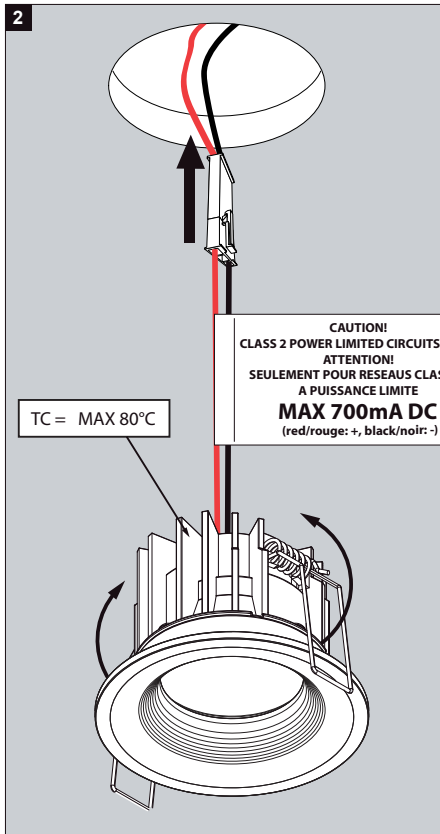

INSTALLATION LUMINAIRE