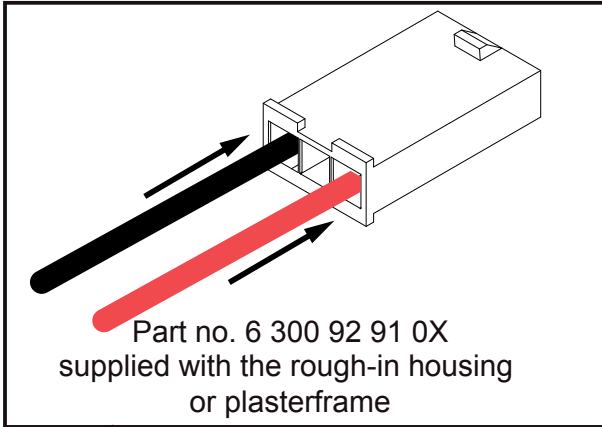

INSTALLATION LUMINAIRE