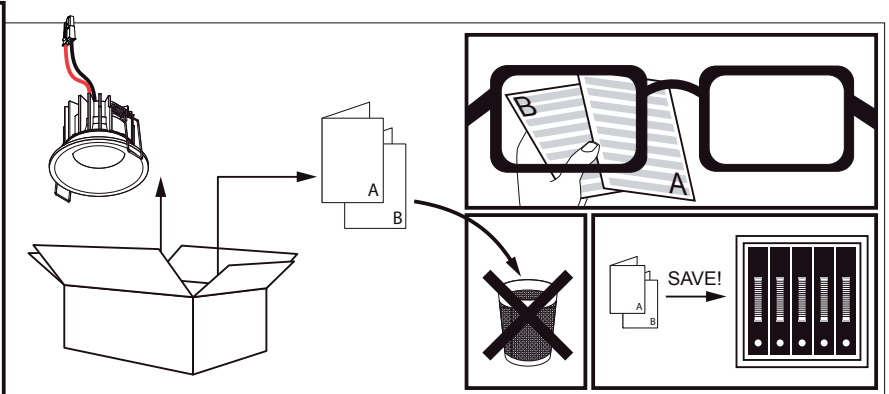

INSTALLATION LUMINAIRE