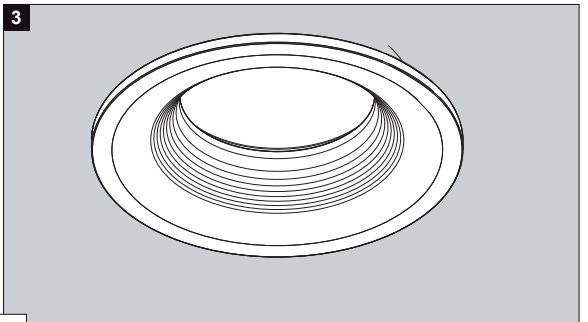

INSTALLATION LUMINAIRE