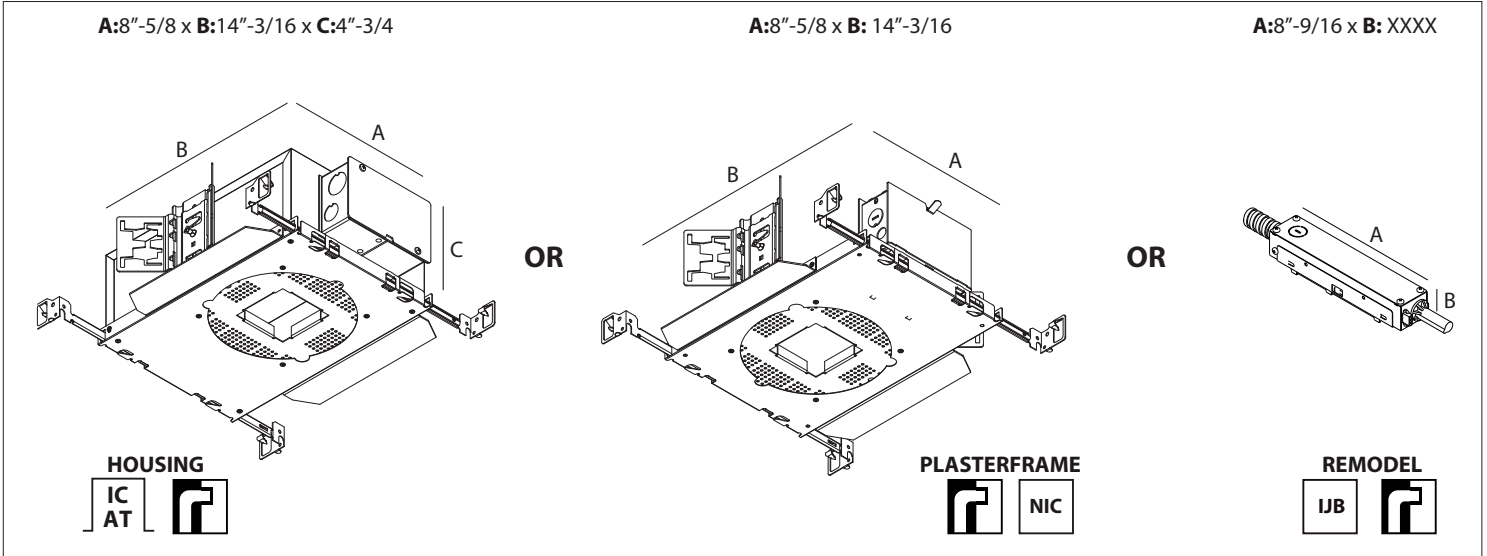

Light Source

Two 10,4 - 15W LED module included

Power Supply

Included in rough-in or remodel IJB option.

Connector

Rough-in and trim connection through pre-installed snap-in connector

Specification features

Body fabricated of surface treated aluminum
Pre-installed springs for easy installation
Suitable for dry, damp and wet locations

Dimensions

Height: 56 mm = 2" - 3/16
Width: Ø82 = Ø3" - 1/4
Ceiling Cut out: Ø 76 mm = Ø 3"

ROUGH-IN REQUIREMENTS

Required options (Values per LED)

New construction

Housing for IC and/or airtight applications

Range	Installation type	Power/Dimming		Voltage 1 - 120V 2 - 277V 3 - 120-277V	Mounting Option 0 - No bar hangers 1 - Bar hangers standard	
6	202	7 - IC AT Housing S	42 - 7W 0-10V DIM	47	3 - 120-277V	1 - Bar hangers standard
6	202	7 - IC AT Housing S	46 - 7W mains dimmable (ELV)	47	1 - 120V	1 - Bar hangers standard
6	202	7 - IC AT Housing S	48 - 7W non-dimmable	47	1 - 120V	1 - Bar hangers standard
6	202	7 - IC AT Housing S	43 - 10W 0-10V DIM	47	3 - 120-277V	1 - Bar hangers standard
6	202	7 - IC AT Housing S	49 - 10W non-dimmable	47	1 - 120V	1 - Bar hangers standard
6	202	7 - IC AT Housing S	62 - 10W mains dimmable (ELV)	47	1 - 120V	1 - Bar hangers standard