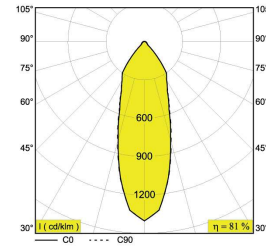

- REO RIBS IP 92733 S1** ◇
6 202 264 811 922 ◇
◇ = W / FG / FBR
- REO RIBS IP 92750 S1** ◇
6 202 264 811 923 ◇
◇ = W / FG / FBR
- REO RIBS IP 93033 S1** ◇
6 202 264 811 932 ◇
◇ = W / FG / FBR
- REO RIBS IP 93050 S1** ◇
6 202 264 811 933 ◇
◇ = W / FG / FBR
- REO RIBS IP 93533 S1** ◇
6 202 264 811 952 ◇
◇ = W / FG / FBR
- REO RIBS IP 93550 S1** ◇
6 202 264 811 953 ◇
◇ = W / FG / FBR

Application

Finishing section to be used with DELTA LIGHT® rough-in housing, plasterframe or remodel IJB option.

Ceiling Thickness

For 5/8" ceiling standard up to 7/8"

Color Finish

W - White
FG - Flemish Gold
FBR - Flemish Bronze

Body fabricated of surface treated aluminum
Pre-installed springs for easy installation
Suitable for dry, damp and wet locations

Dimensions

Height: 56 mm = 2" - 3/16
Width: Ø82 = Ø3" - 1/4
Ceiling Cut out: Ø 76 mm = Ø 3"