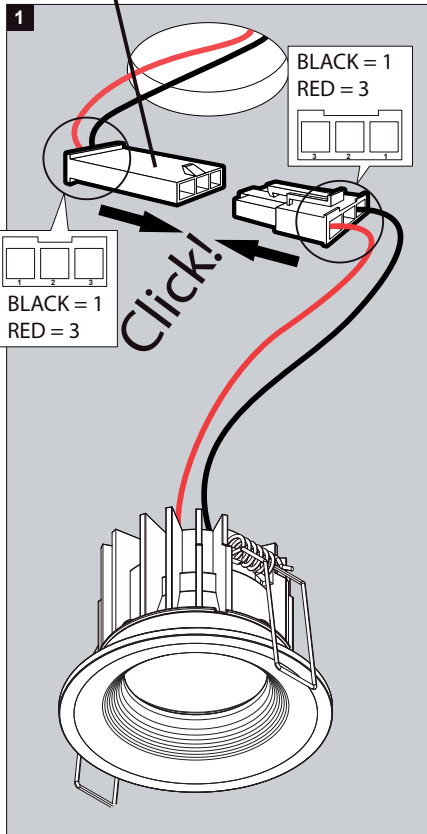

INSTALLATION LUMINAIRE