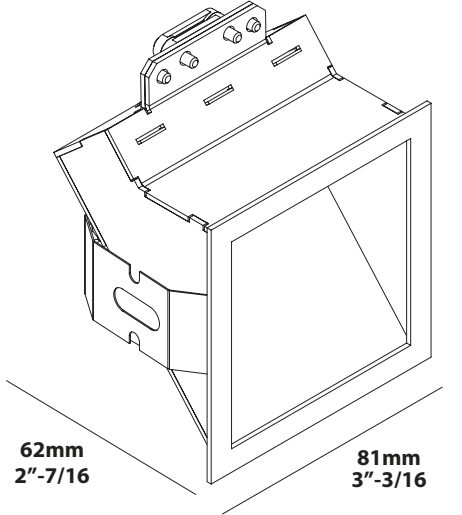

HELI 1 SCREEN LED WW

6 202 04 12 ◊

◊ = A / W

HELI 1 SCREEN LED NW

6 202 04 14 ◊

◊ = A / W

81mm
3\"/>

Application

Wall recessed
Installation with EMT/FMC fitting
For indoor use only

Color Finish

A - Alu Gray
W - White

Light source

WW: 1 x POWERLED WHITE 1,1W
NW: 1 x POWERLED WHITE 1,1W

Product description

Surface treated aluminum housing
Current controlled class 2 power supply required
Remote 350mA max, Typical forward voltage 2,8V.
Suitable for dry or damp locations
Protected against solid objects greater than 12mm ➔ IP20
Weight: 0,4lbs 0,2kg