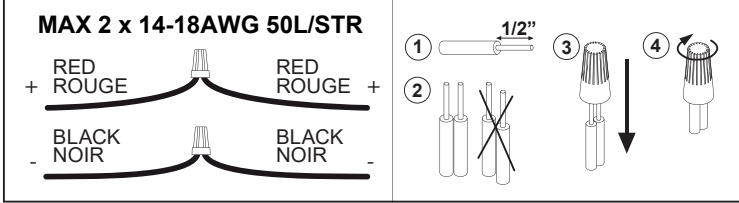

INSTALLATION LUMINAIRE

Accessories