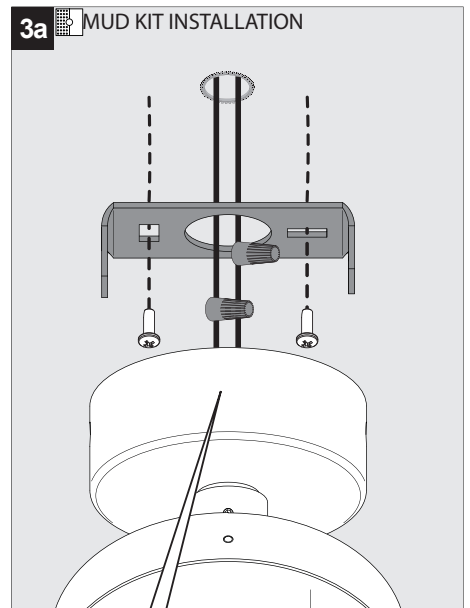

◇= B-B / W-B / FG-B / FBR-B

Application

Ceiling surface mounted

Installation to a standard EMT/FMC fitting, with optional Mud kit or Coverplate installation

For indoor use only

Color Finish

W - White

B - Black

Remote class 2 current controlled power supply required

Electronic power supply not included,

Suitable for damp locations

Protected against solid objects greater than 12mm ➡ IP20

Weight: 1,1lbs 0,5 kg

Accessories not supplied (option)

6 204 00 118 COVERPLATE R 118

6 207 02 01 MUD KIT 1

INSTALLATION LUMINAIRE

Accessories

 INSTALLATION LUMINAIRE