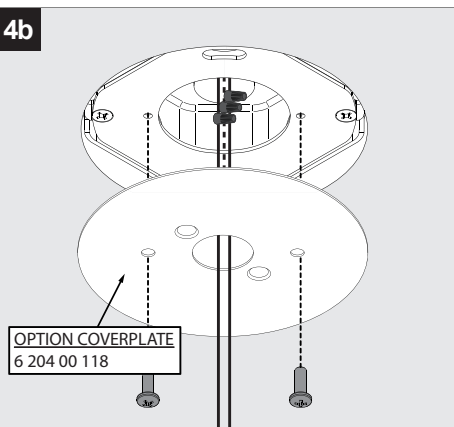

INSTALLATION LUMINAIRE

Accessories