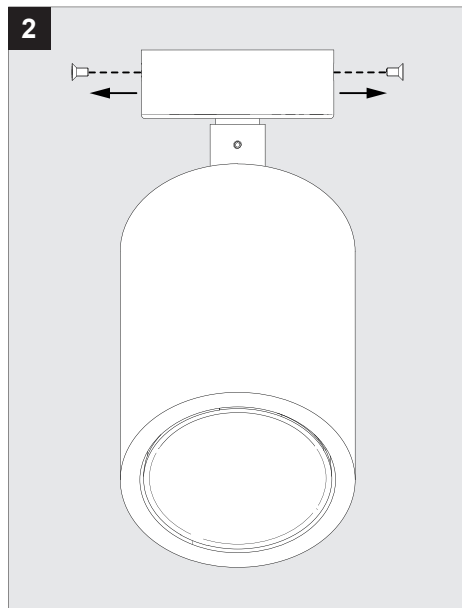

INSTALLATION LUMINAIRE

Accessories