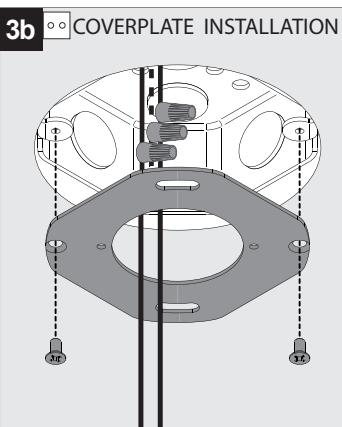

INSTALLATION LUMINAIRE

Accessories