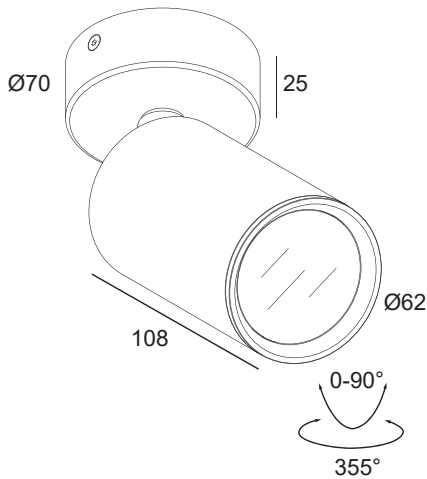

Accessories not supplied (option)

6 204 00 118 COVERPLATE R 118

6 207 02 01 MUD KIT 1