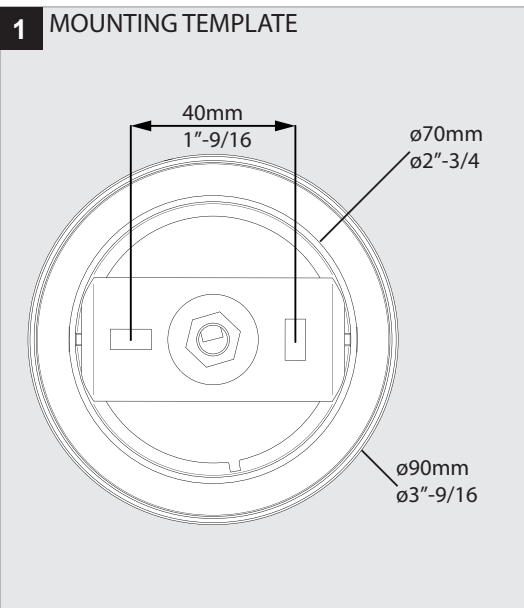

INSTALLATION LUMINAIRE

Accessories