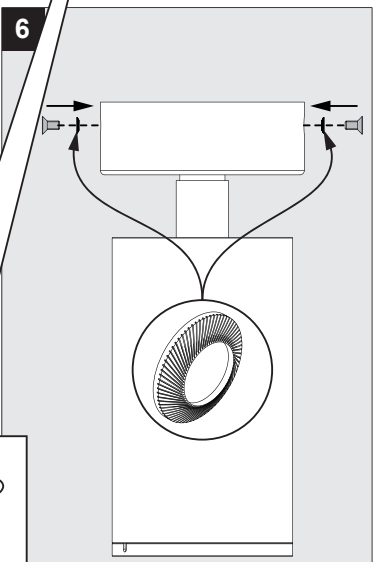

◇= B-B / W-B / FG-B / FBR-B

Application

Ceiling surface mounted

Installation to a standard EMT/FMC fitting, with optional Mud kit or Coverplate installation

For indoor use only

Color Finish

W - White

B - Black

Remote class 2 current controlled power supply required

Electronic power supply not included,

Suitable for damp locations

Protected against solid objects greater than 12mm ➡ IP20

Weight: 1,1lbs 0,5 kg

Accessories not supplied (option)

6 204 00 118 COVERPLATE R 118

6 207 02 01 MUD KIT 1

INSTALLATION LUMINAIRE

Accessories

 INSTALLATION LUMINAIRE