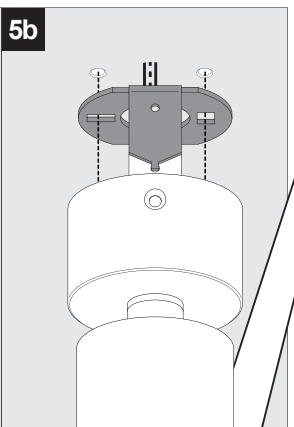

INSTALLATION LUMINAIRE

Accessories