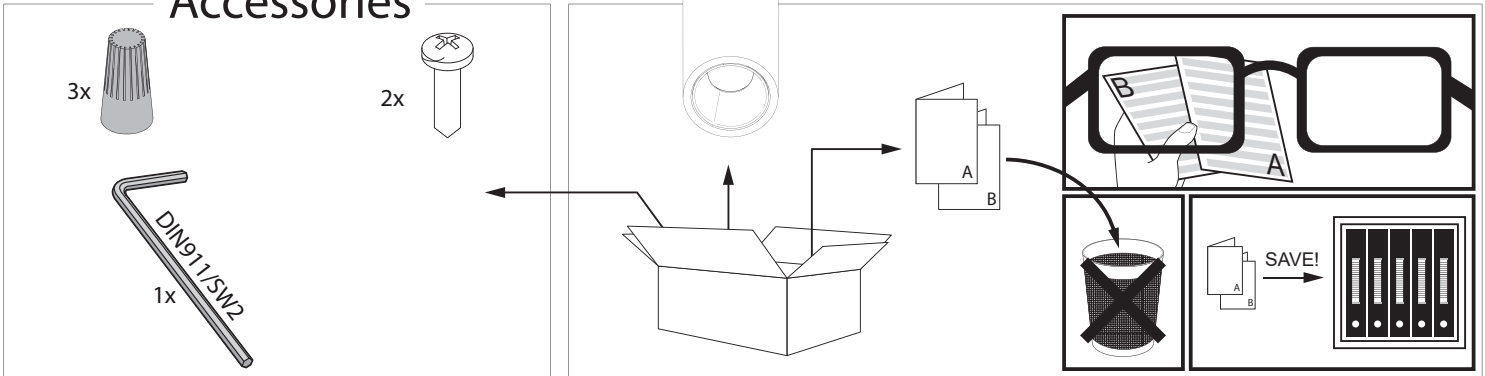

INSTALLATION LUMINAIRE

Accessories