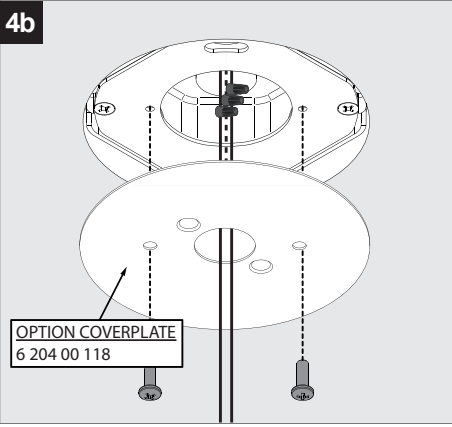

◇= B-B / W-B / FG-B / FBR-B

Application

Ceiling surface mounted

Installation to a standard EMT/FMC fitting, with optional Mud kit or Coverplate installation

For indoor use only

Color Finish

W - White

B - Black

Remote class 2 current controlled power supply required

Electronic power supply not included,

Suitable for damp locations

Protected against solid objects greater than 12mm ➡ IP20

Weight: 1,1lbs 0,5 kg

Accessories not supplied (option)

6 204 00 118 COVERPLATE R 118

6 207 02 01 MUD KIT 1

INSTALLATION LUMINAIRE

Accessories

 **INSTALLATION LUMINAIRE**