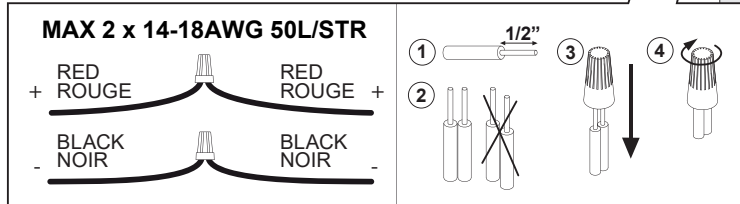

INSTALLATION LUMINAIRE

Accessories