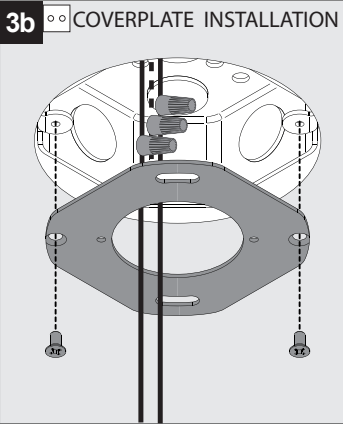

INSTALLATION LUMINAIRE

Accessories