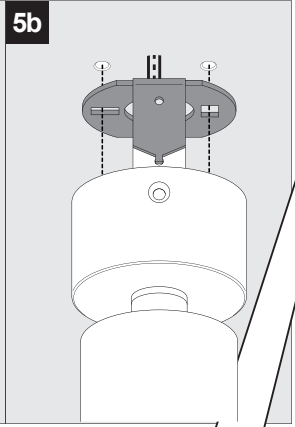

◇= B-B / W-B / FG-B / FBR-B

Application

Ceiling surface mounted

Installation to a standard EMT/FMC fitting, with optional Mud kit or Coverplate installation

For indoor use only

Color Finish

W - White

B - Black

Remote class 2 current controlled power supply required

Electronic power supply not included,

Suitable for damp locations

Protected against solid objects greater than 12mm ➡ IP20

Weight: 1,1lbs 0,5 kg

Accessories not supplied (option)

6 204 00 118 COVERPLATE R 118

6 207 02 01 MUD KIT 1

INSTALLATION LUMINAIRE

Accessories

 **INSTALLATION LUMINAIRE**