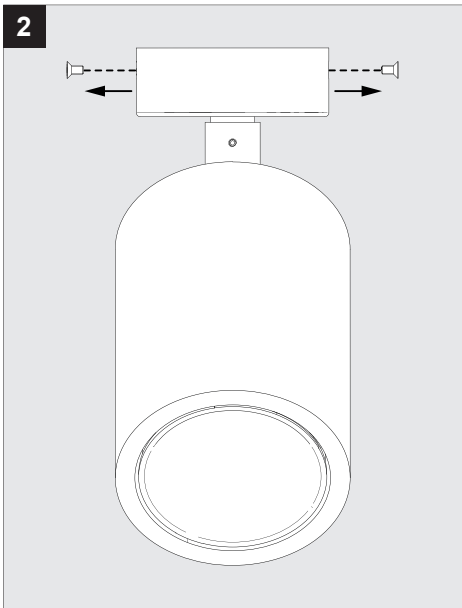

INSTALLATION LUMINAIRE

Accessories