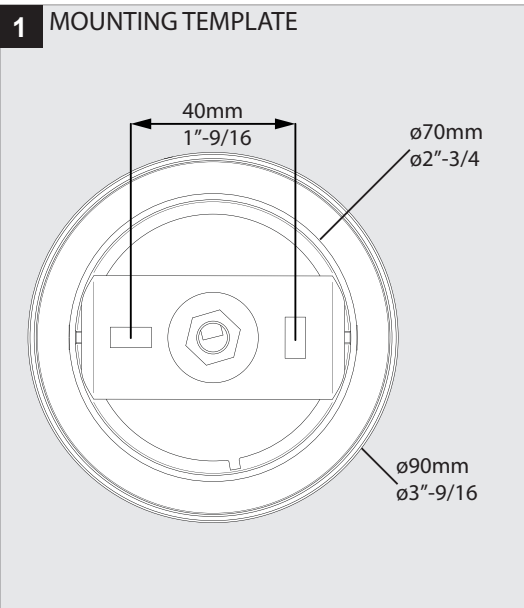

INSTALLATION LUMINAIRE

Accessories