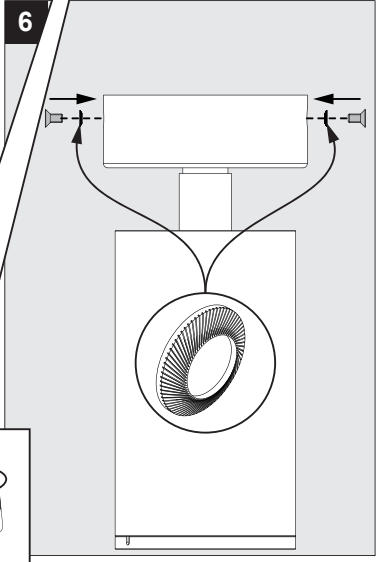

Remote class 2 current controlled power supply required

Electronic power supply not included,

Suitable for damp locations

Protected against solid objects greater than 12mm ➡ IP20

Weight: 1,1lbs 0,5 kg

Accessories not supplied (option)

6 204 00 118 COVERPLATE R 118

6 207 02 01 MUD KIT 1

INSTALLATION LUMINAIRE

Accessories

 **INSTALLATION LUMINAIRE**