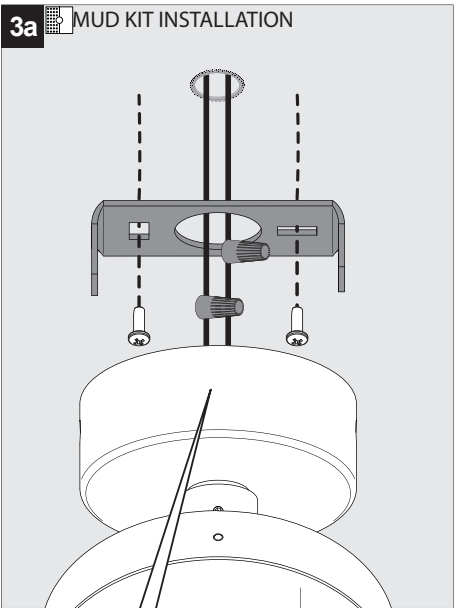

◇= B-B / W-B / FG-B / FBR-B

Application

Ceiling surface mounted

Installation to a standard EMT/FMC fitting, with optional Mud kit or Coverplate installation

For indoor use only

Color Finish

W - White

B - Black

Remote class 2 current controlled power supply required

Electronic power supply not included,

Suitable for damp locations

Protected against solid objects greater than 12mm ➡ IP20

Weight: 1,1lbs 0,5 kg

Accessories not supplied (option)

6 204 00 118 COVERPLATE R 118

6 207 02 01 MUD KIT 1

INSTALLATION LUMINAIRE

Accessories

 **INSTALLATION LUMINAIRE**