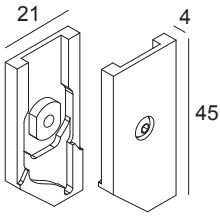

INSTALLATION LUMINAIRE

DTC-ON - END CAP SET