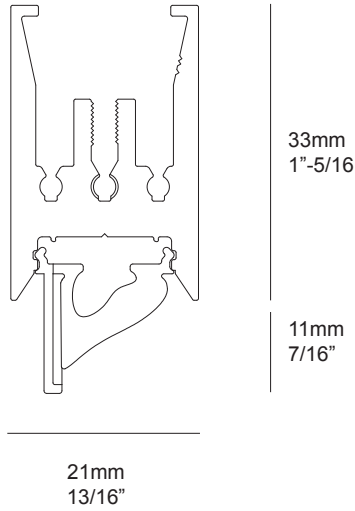

**DTC-ON - PROFILE** ◇

6 16312 0000 ◇

◇ = B / W

**Application**

Ceiling Surface mounting  
For indoor use only

**Color finish**

B - Black  
W - White

**Specification features**

Surface treated aluminum  
Input voltage: 24V-DC  
Class 2, 2 x 22AWG or 4 x 22AWG cable 2' included.  
length profile : MAX. 4m = 13'-1"-1/2  
Suitable for dry or damp locations  
Protected against solid objects greater than 12 mm ➔ IP20  
Weight: 2,2lbs | 1kg

**Dimensions**

Height: 33 mm = 1"-5/16  
width: 21 mm = 13/16"

**Optional**

DTC-ON - CORNER 180°	16312 0620
DTC-ON - CORNER 90°	16312 0630
DTC-ON - END CAP SET	16312 0310

## DTC-ON - Corner 180°