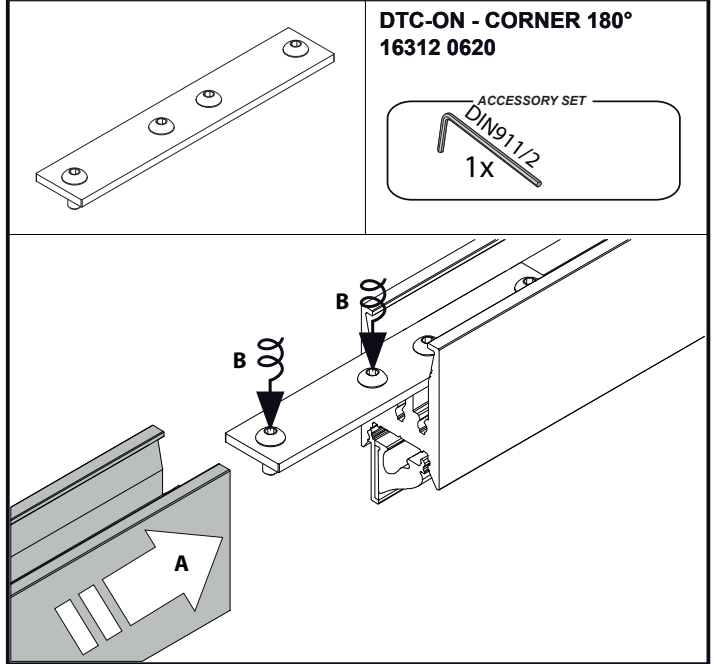

Surface treated aluminum  
Input voltage: 24V-DC  
Class 2, 2 x 22AWG or 4 x 22AWG cable 2' included.  
length profile : MAX. 4m = 13'-1"-1/2  
Suitable for dry or damp locations  
Protected against solid objects greater than 12 mm ➔ IP20  
Weight: 2,2lbs | 1kg

**Dimensions**

Height: 33 mm = 1"-5/16  
width: 21 mm = 13/16"

**Optional**

DTC-ON - CORNER 180°	16312 0620
DTC-ON - CORNER 90°	16312 0630
DTC-ON - END CAP SET	16312 0310

## DTC-ON - Corner 90°

## DTC-ON - Corner 180°