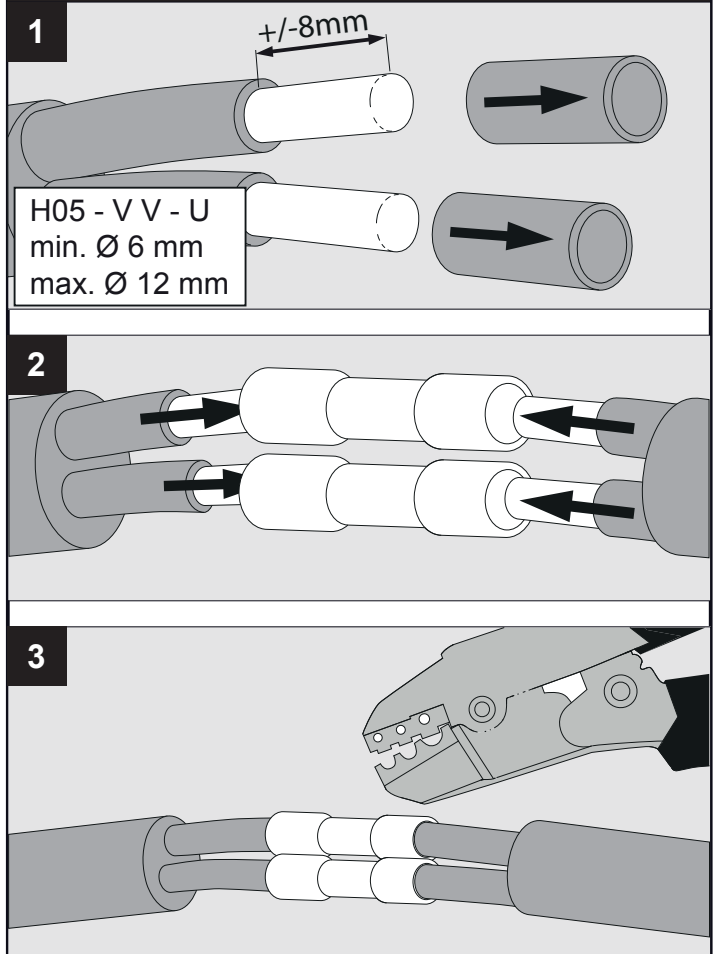

CONNECTION