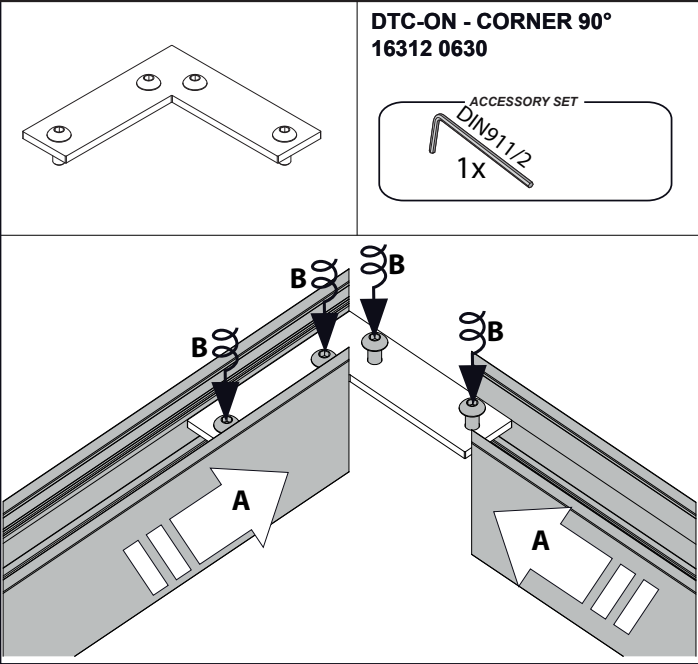

Surface treated aluminum  
Input voltage: 24V-DC  
Class 2, 2 x 22AWG or 4 x 22AWG cable 2' included.  
length profile : MAX. 4m = 13'-1"-1/2  
Suitable for dry or damp locations  
Protected against solid objects greater than 12 mm ➔ IP20  
Weight: 2,2lbs | 1kg

**Dimensions**

Height: 33 mm = 1"-5/16  
width: 21 mm = 13/16"

**Optional**

DTC-ON - CORNER 180°	16312 0620
DTC-ON - CORNER 90°	16312 0630
DTC-ON - END CAP SET	16312 0310

## DTC-ON - Corner 90°

## DTC-ON - Corner 180°