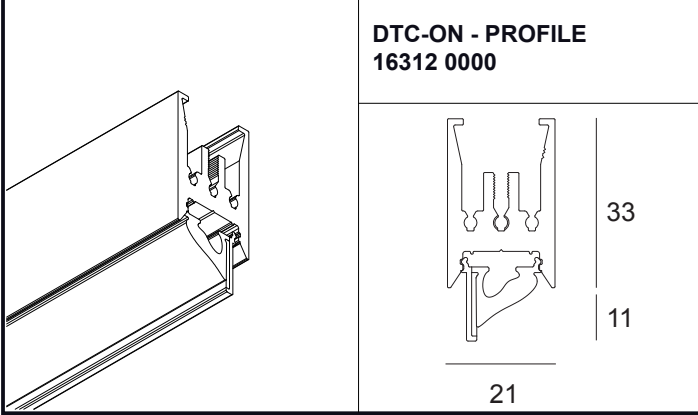

INSTALLATION LUMINAIRE

Not compatible with Class I devices and not with other companies Class III devices

DTC-ON - PROFILE