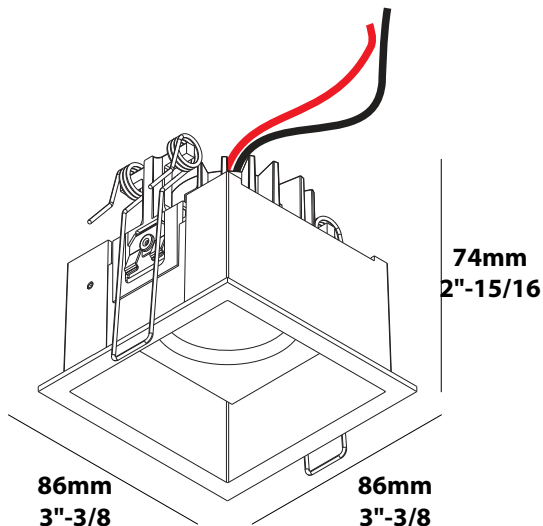

- CARREE ST LED IP 92733 ◇◇
  6 11045 9220 ◇
  ◇ = W
- CARREE ST LED IP 93033 ◇◇
  6 11045 9320 ◇
  ◇ = W
- CARREE ST LED IP 93533 ◇◇
  6 11045 9520 ◇
  ◇ = Ww

Application

Finishing section to be used with DELTA LIGHT® rough-in housing or plasterframe.

Ceiling Thickness

For 5/8" ceiling standard up to 7/8"

Light source

1 x 10,4 - 15W POWERLED WHITE

Power Supply

Included in rough-in or remodel option.

Specification features

- Body fabricated of surface treated aluminum
- Pre-installed springs for easy installation
- Housing and trim connection through pre-installed snap-in connector
- Suitable for dry and damp locations

Dimensions

- Height: 75 mm = 3"
- Width: 86 mm x 86 mm = 3"-3/8 x 3"-3/8
- Ceiling Cut out: 75mm x 75mm = 3" x 3"

Required options

- New construction
- Housing for IC and/or airtight applications

Range	Installation type	Power/Dimming	Voltage	Mounting Option
			1 - 120V 2 - 277V 3 - 120-277V	0 - No bar hangers 1 - Bar hangers standard
6 202	7 - IC AT Housing S	102 - 10,5W mains dimmable (ELV)	05 1 - 120V	1 - Bar hangers standard
6 202	7 - IC AT Housing S	108 - 10,5W 0-10V dimmable	05 3 - 120-277V	1 - Bar hangers standard
6 202	7 - IC AT Housing S	122 - 15W Lutron dimmable	05 3 - 120-277V	1 - Bar hangers standard

- New construction
- Plasterframe for NON-IC applications