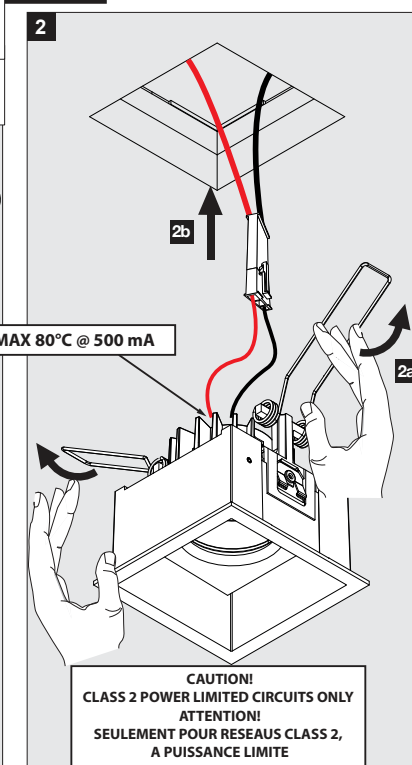

INSTALLATION LUMINAIRE

CAUTION!
CLASS 2 POWER LIMITED CIRCUITS ONLY
ATTENTION!
SEULEMENT POUR RESEAU CLASS 2,
A PUISSANCE LIMITE
MAX 500mA DC
(red/rouge: +, black/noir: -)