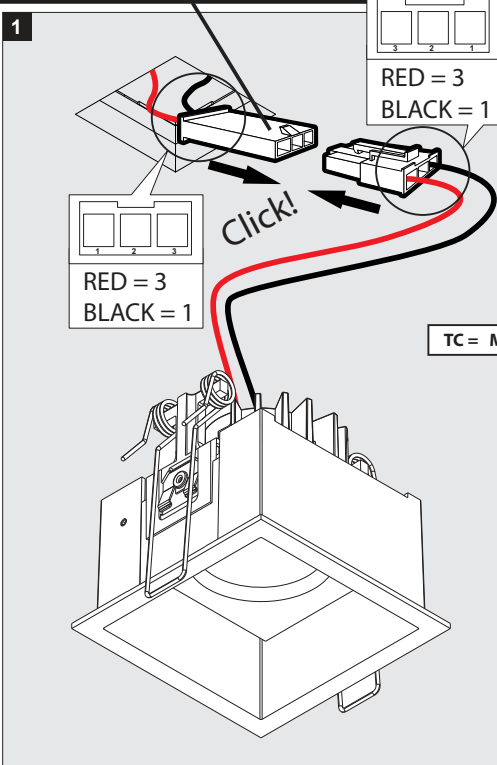

INSTALLATION LUMINAIRE

CAUTION!
CLASS 2 POWER LIMITED CIRCUITS ONLY
ATTENTION!
SEULEMENT POUR RESEAU CLASS 2,
A PUISSANCE LIMITE
MAX 500mA DC
(red/rouge: +, black/noir: -)