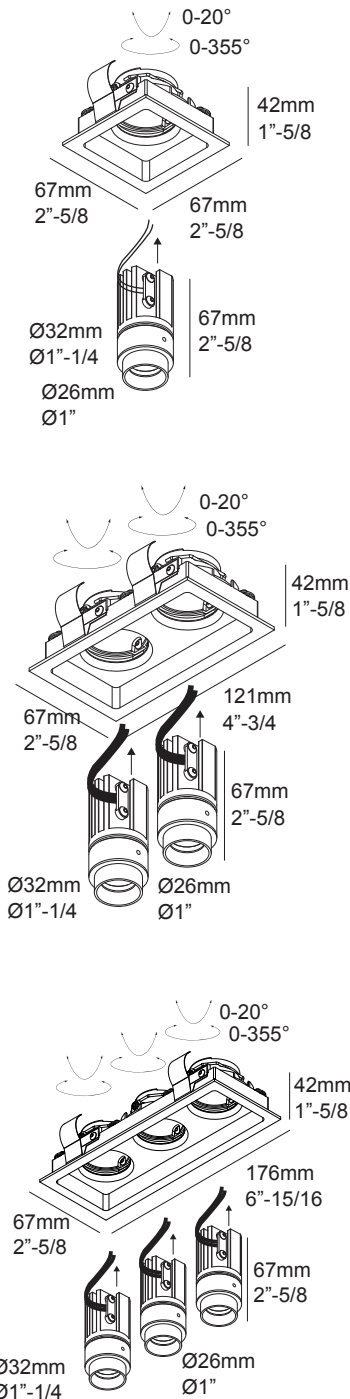

- MICRO SNAP-IN OK 92715 ◇
  6 24112 9210◇
  ◇ = B / W
- MICRO SNAP-IN OK 92730 ◇
  6 24112 9220◇
  ◇ = B / W
- MICRO SNAP-IN OK 93015 ◇
  6 24112 9310◇
  ◇ = B / W
- MICRO SNAP-IN OK 93030 ◇
  6 24112 9320◇
  ◇ = B / W
- MICRO SNAP-IN OK 93515 ◇
  6 24112 9510◇
  ◇ = B / W
- MICRO SNAP-IN OK 93530 ◇
  6 24112 9520◇
  ◇ = B / W

Application

Finishing section to be used with DELTA LIGHT® rough-in housing or plasterframe

Ceiling Thickness

For 5/8" ceiling standard up to 7/8"

Light source

4,1W POWERLED WHITE PER LED

Power Supply

Current controled class 2 power supply required. (supplied with housing or plasterframe)
Max 350mA, typical forward voltage 11,8V. Do not interconnect in parallel!

Connector

Housing connection through pre-installed snap-in connector

Specification features

- Construction powder coated aluminum
- Pre-installed springs for easy installation
- Suitable for dry and damp locations
- Protected against solid objects greater than 12mm ➡ IP20

Dimensions

Height: 67mm = 2" - 5/8
Diameter: 67mm x 67mm = 2" - 5/8 x 2" - 5/8
Ceiling Cut out: 62mm x 59mm = 2" - 7/16 x 2" - 5/16

Accessories

Micro Visor 10034 0010

Required

Microgrid in 1 frame 24115 0000
or
Microgrid in 2 frame 24116 0000
or
Microgrid in 3 frame 24117 0000

LED Power supply 350mA-DC 19W DIM13 6 300 41 ED13
or
LED Power supply 350mA-DC 19W DIM1 6 300 44 ED1
or
LED Power supply 350mA-DC 11W DIM8 6 300 46 ED8
or
LED Power supply 350mA-DC 13W DIM12 6 300 70ED12