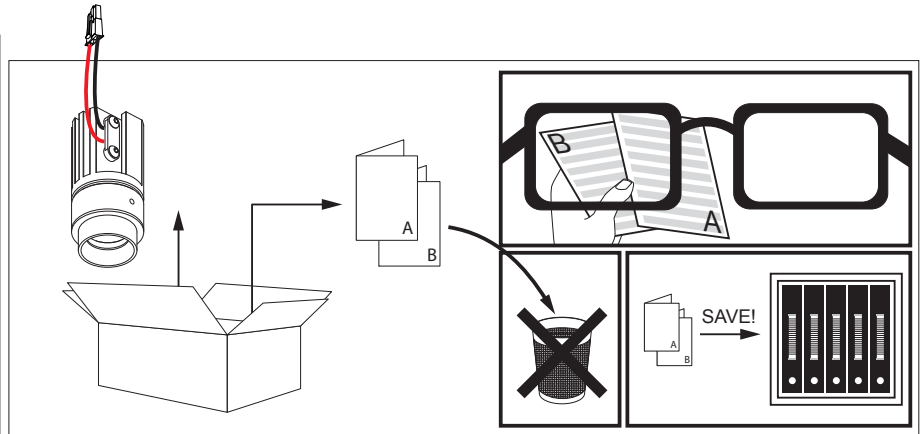

INSTALLATION LUMINAIRE