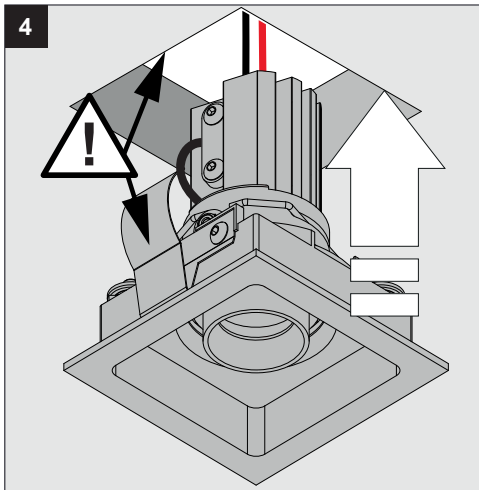

INSTALLATION LUMINAIRE