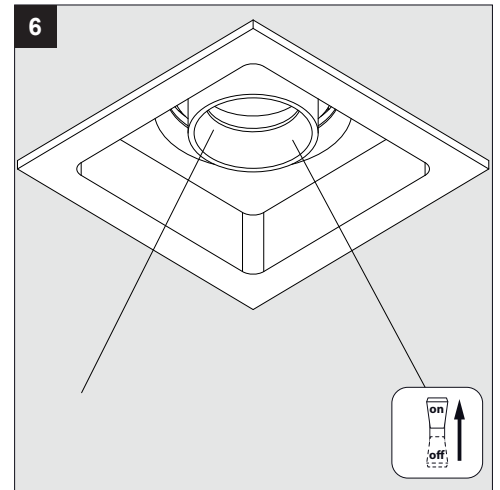

INSTALLATION LUMINAIRE