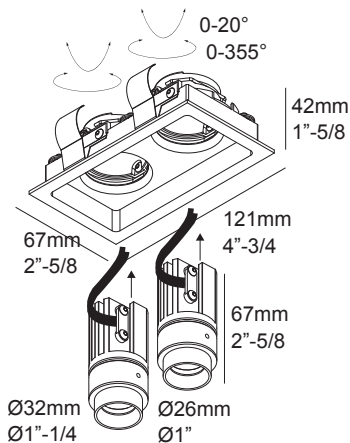

MICRO SNAP-IN OK 92715 ◇

6 24112 9210◇

◇ = B / W

MICRO SNAP-IN OK 92730 ◇

6 24112 9220◇

◇ = B / W

MICRO SNAP-IN OK 93015 ◇

6 24112 9310◇

◇ = B / W

MICRO SNAP-IN OK 93030 ◇

6 24112 9320◇

◇ = B / W

MICRO SNAP-IN OK 93515 ◇

6 24112 9510◇

◇ = B / W

MICRO SNAP-IN OK 93530 ◇

6 24112 9520◇

◇ = B / W

Application

Finishing section to be used with DELTA LIGHT® rough-in housing or plasterframe

Ceiling Thickness

For 5/8" ceiling standard up to 7/8"

Light source

4,1W POWERLED WHITE PER LED

Power Supply

Current controled class 2 power supply required. (supplied with housing or plasterframe)
Max 350mA, typical forward voltage 11,8V. Do not interconnect in parallel!

Connector

Housing connection through pre-installed snap-in connector

Specification features

Construction powder coated aluminum
Pre-installed springs for easy installation
Suitable for dry and damp locations
Protected against solid objects greater than 12mm ➡ IP20

Dimensions

Height: 67mm = 2" - 5/8
Diameter: 67mm x 67mm = 2" - 5/8 x 2" - 5/8
Ceiling Cut out: 62mm x 59mm = 2" - 7/16 x 2" - 5/16

Accessories

Micro Visor 10034 0010

Required

Microgrid in 1 frame 24115 0000
or
Microgrid in 2 frame 24116 0000
or
Microgrid in 3 frame 24117 0000

LED Power supply 350mA-DC 19W DIM13 6 300 41 ED13
or
LED Power supply 350mA-DC 19W DIM1 6 300 44 ED1
or
LED Power supply 350mA-DC 11W DIM8 6 300 46 ED8
or
LED Power supply 350mA-DC 13W DIM12 6 300 70ED12