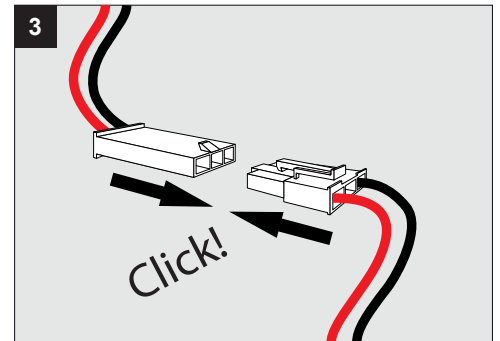

INSTALLATION LUMINAIRE