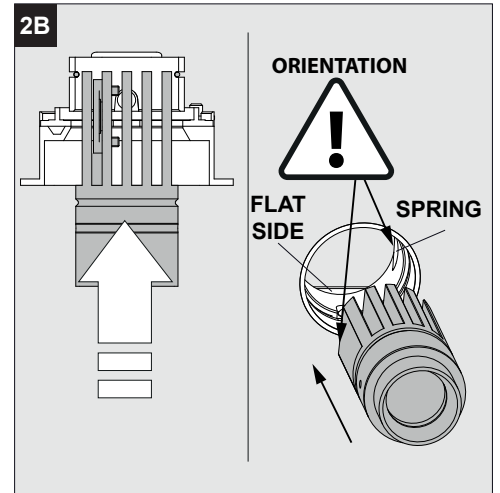

INSTALLATION LUMINAIRE