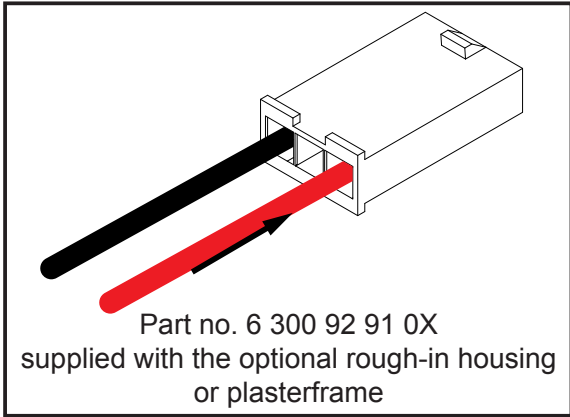

INSTALLATION LUMINAIRE