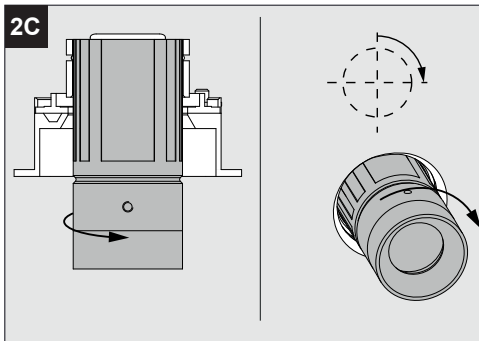

INSTALLATION LUMINAIRE