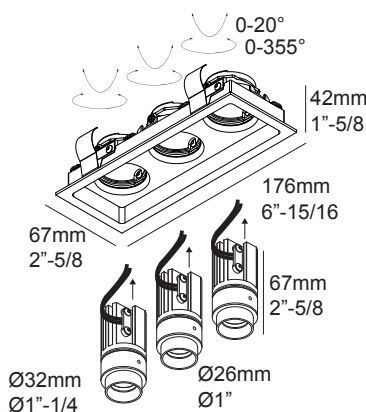

MICRO SNAP-IN OK 92715 ◇

6 24112 9210◇

◇ = B / W

MICRO SNAP-IN OK 92730 ◇

6 24112 9220◇

◇ = B / W

MICRO SNAP-IN OK 93015 ◇

6 24112 9310◇

◇ = B / W

MICRO SNAP-IN OK 93030 ◇

6 24112 9320◇

◇ = B / W

MICRO SNAP-IN OK 93515 ◇

6 24112 9510◇

◇ = B / W

MICRO SNAP-IN OK 93530 ◇

6 24112 9520◇

◇ = B / W

Application

Finishing section to be used with DELTA LIGHT® rough-in housing or plasterframe

Ceiling Thickness

For 5/8" ceiling standard up to 7/8"

Light source

4,1W POWERLED WHITE PER LED

Power Supply

Current controled class 2 power supply required. (supplied with housing or plasterframe)
Max 350mA, typical forward voltage 11,8V. Do not interconnect in parallel!

Connector

Housing connection through pre-installed snap-in connector

Specification features

Construction powder coated aluminum
Pre-installed springs for easy installation
Suitable for dry and damp locations
Protected against solid objects greater than 12mm ➡ IP20

Dimensions

Height: 67mm = 2" - 5/8
Diameter: 67mm x 67mm = 2" - 5/8 x 2" - 5/8
Ceiling Cut out: 62mm x 59mm = 2" - 7/16 x 2" - 5/16

Accessories

Micro Visor 10034 0010

Required

Microgrid in 1 frame 24115 0000
or
Microgrid in 2 frame 24116 0000
or
Microgrid in 3 frame 24117 0000

LED Power supply 350mA-DC 19W DIM13 6 300 41 ED13
or
LED Power supply 350mA-DC 19W DIM1 6 300 44 ED1
or
LED Power supply 350mA-DC 11W DIM8 6 300 46 ED8
or
LED Power supply 350mA-DC 13W DIM12 6 300 70ED12