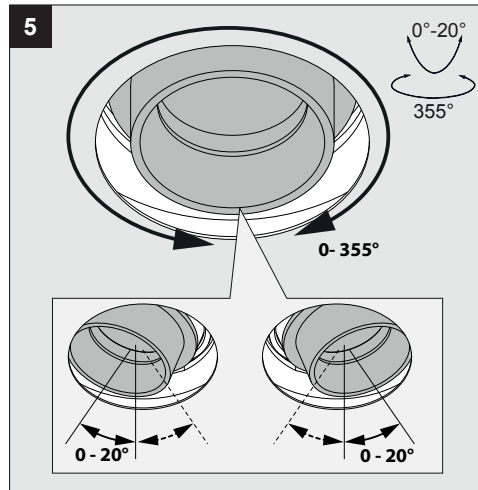

INSTALLATION LUMINAIRE