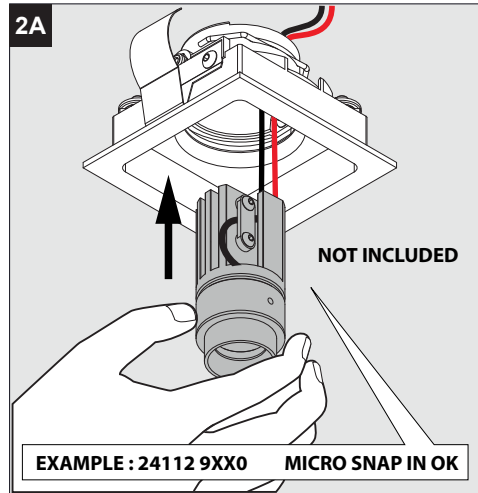

INSTALLATION LUMINAIRE