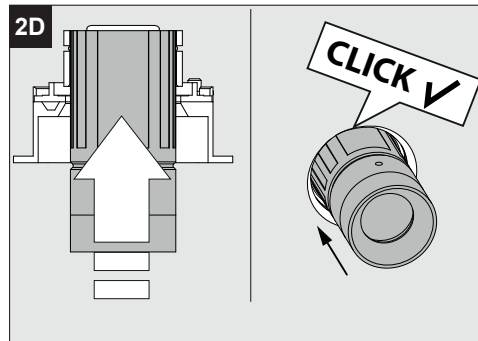

INSTALLATION LUMINAIRE