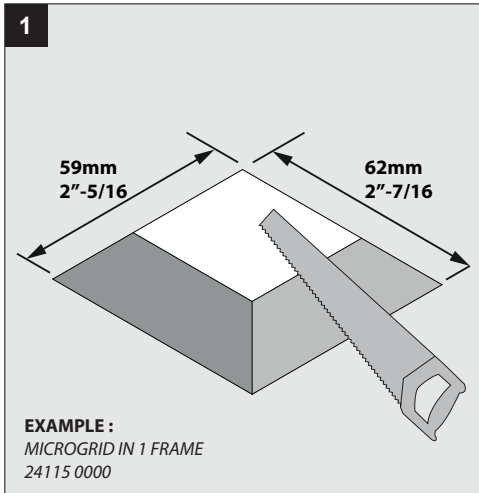

INSTALLATION LUMINAIRE