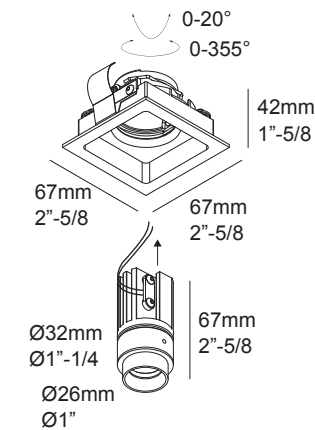

MICRO SNAP-IN OK 92715 ◇

6 24112 9210◇

◇ = B / W

MICRO SNAP-IN OK 92730 ◇

6 24112 9220◇

◇ = B / W

MICRO SNAP-IN OK 93015 ◇

6 24112 9310◇

◇ = B / W

MICRO SNAP-IN OK 93030 ◇

6 24112 9320◇

◇ = B / W

MICRO SNAP-IN OK 93515 ◇

6 24112 9510◇

◇ = B / W

MICRO SNAP-IN OK 93530 ◇

6 24112 9520◇

◇ = B / W

Application

Finishing section to be used with DELTA LIGHT® rough-in housing or plasterframe

Ceiling Thickness

For 5/8" ceiling standard up to 7/8"

Light source

4,1W POWERLED WHITE PER LED

Power Supply

Current controled class 2 power supply required. (supplied with housing or plasterframe)
Max 350mA, typical forward voltage 11,8V. Do not interconnect in parallel!

Connector

Housing connection through pre-installed snap-in connector

Specification features

Construction powder coated aluminum
Pre-installed springs for easy installation
Suitable for dry and damp locations
Protected against solid objects greater than 12mm ➡ IP20

Dimensions

Height: 67mm = 2" - 5/8
Diameter: 67mm x 67mm = 2" - 5/8 x 2" - 5/8
Ceiling Cut out: 62mm x 59mm = 2" - 7/16 x 2" - 5/16

Accessories

Micro Visor 10034 0010

Required

Microgrid in 1 frame 24115 0000
or
Microgrid in 2 frame 24116 0000
or
Microgrid in 3 frame 24117 0000

LED Power supply 350mA-DC 19W DIM13 6 300 41 ED13
or
LED Power supply 350mA-DC 19W DIM1 6 300 44 ED1
or
LED Power supply 350mA-DC 11W DIM8 6 300 46 ED8
or
LED Power supply 350mA-DC 13W DIM12 6 300 70ED12