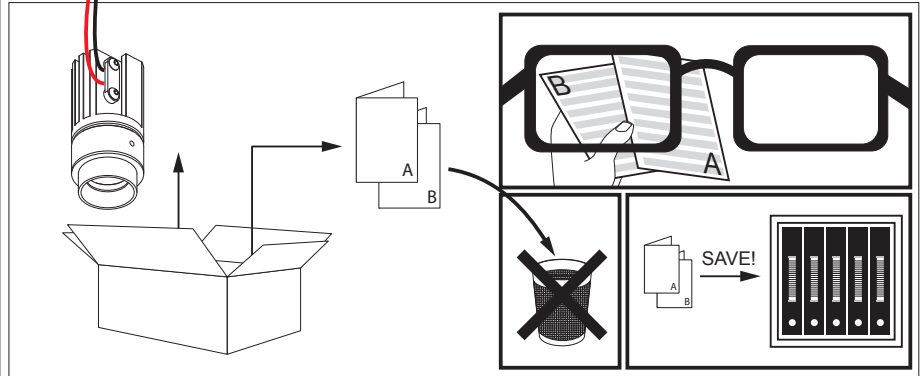

INSTALLATION LUMINAIRE