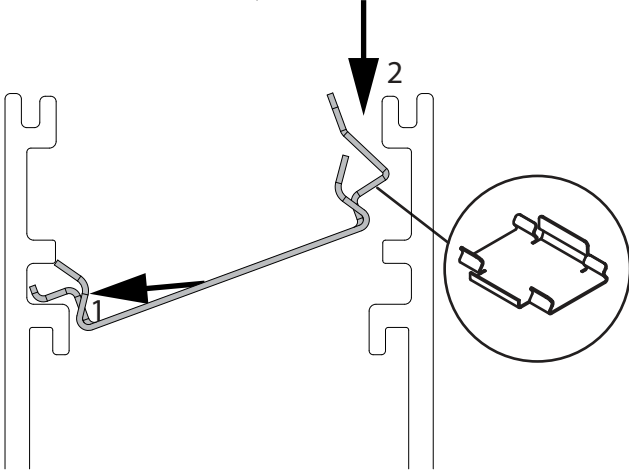

TRACK 3F DIM H

DEEL
PARTIE
TEIL
PART
PARTE
PARTE

CABLE BASE R 203 99 55	Ø57 x 41	
CABLE BASE S 203 99 56	57 x 57 x 41	
COVERSET R 204 00 62 204 00 90 204 00 100	Ø62 Ø90 Ø100	
COVERSET S 204 62 62 204 80 80 204 90 90	62 x 62 80 x 80 90 x 90	

LED PROFILE UP SHL19-PROFILE 3M 398 03 00	
SHL19-PC CLEAR 3M 398 03 05 CL	
SHL19-PC SBL 3M 398 03 05 SBL	
SHL19-ENDCAP SET 398 03 03 01	
SHL19-MOUNTING CLIP SET 200 14 06	

INSTALLATION LED PROFILE

SHL19-PROFILE 3M
398 03 00

REQUIRED:
SHL19-ENDCAP SET
398 03 03 01
SHL19-MOUNTING CLIP SET
200 14 06

1

2