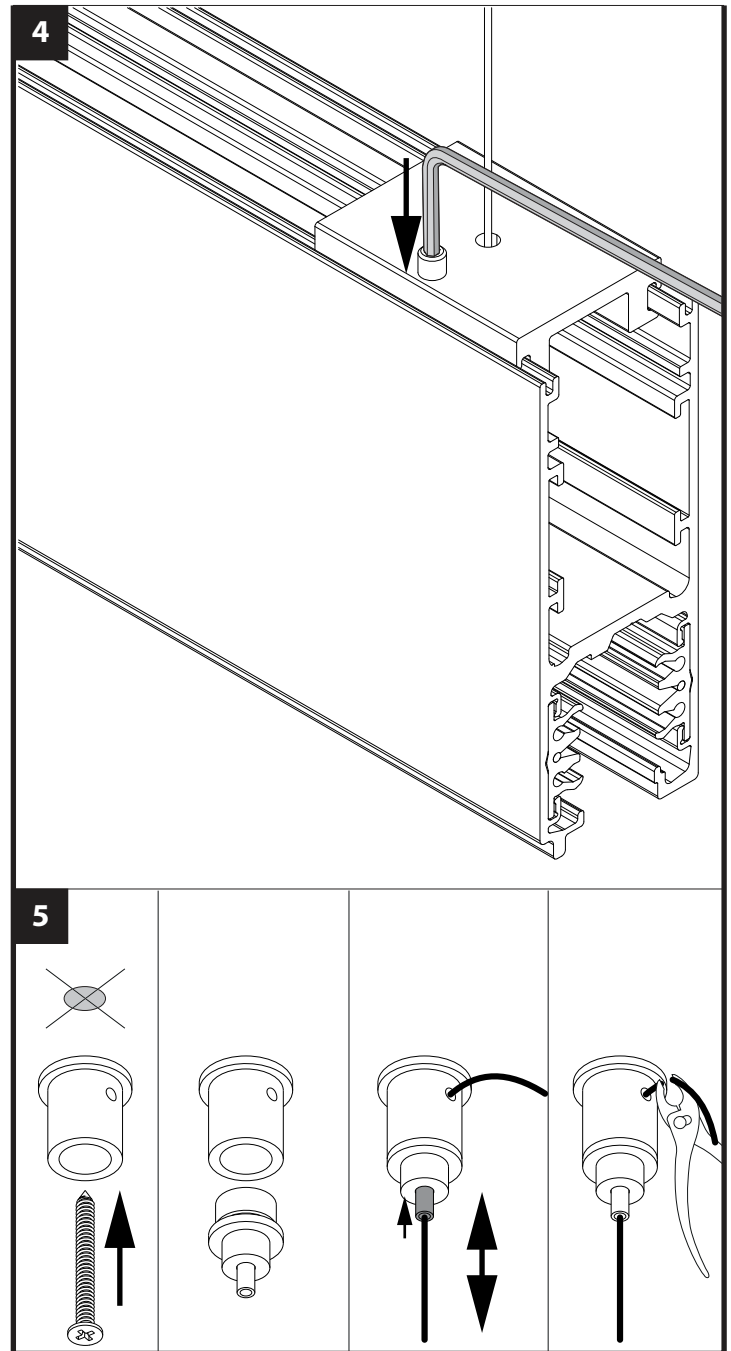

TRACK 3F DIM H

DEEL
PARTIE
TEIL
PART
PARTE
PARTE

CABLE BASE R 203 99 55	Ø57 x 41	
CABLE BASE S 203 99 56	57 x 57 x 41	
COVERSET R 204 00 62 204 00 90 204 00 100	Ø62 Ø90 Ø100	
COVERSET S 204 62 62 204 80 80 204 90 90	62 x 62 80 x 80 90 x 90	

LED PROFILE UP SHL19-PROFILE 3M 398 03 00	
SHL19-PC CLEAR 3M 398 03 05 CL	
SHL19-PC SBL 3M 398 03 05 SBL	
SHL19-ENDCAP SET 398 03 03 01	
SHL19-MOUNTING CLIP SET 200 14 06	

INSTALLATION LED PROFILE

SHL19-PROFILE 3M
398 03 00